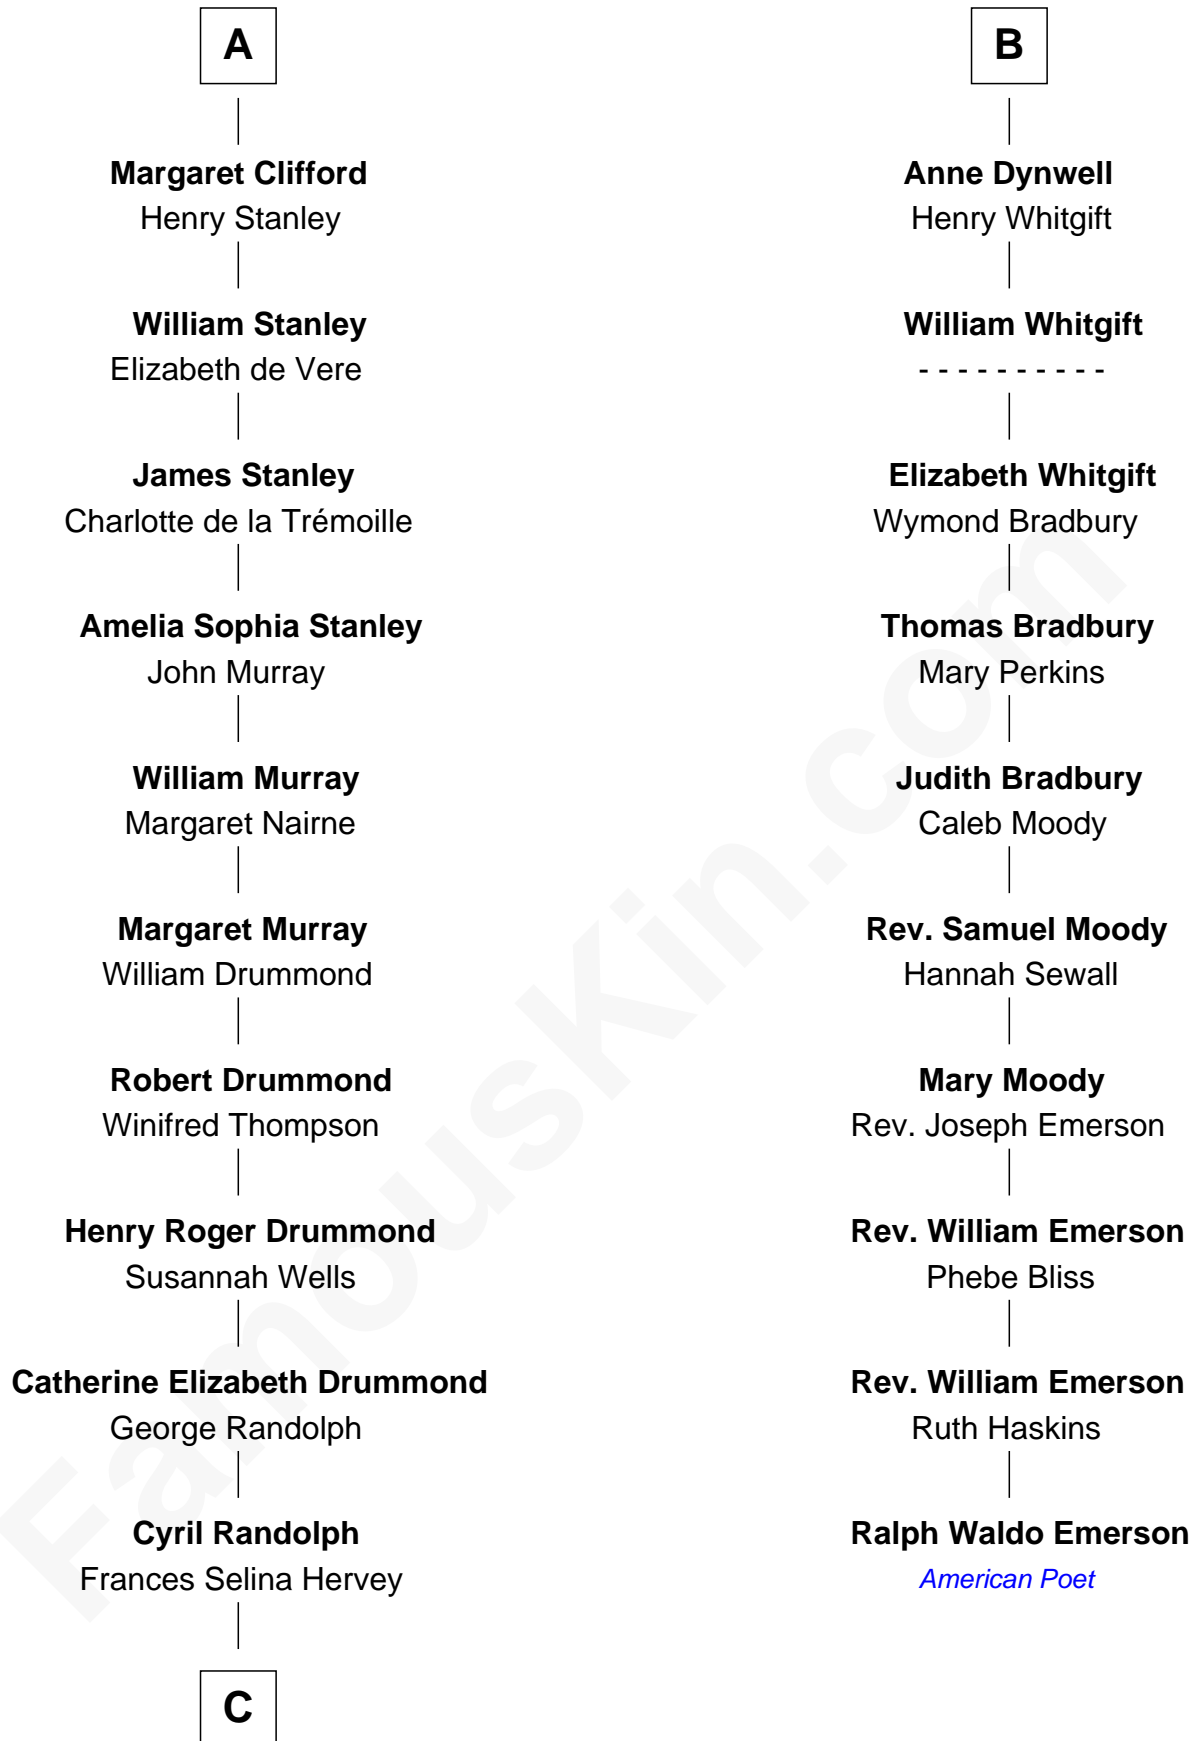

FamousKin.com Relationship Chart of

Hugh Grant

Movie Actor

16th cousin 4 times removed of

Ralph Waldo Emerson

American Poet

C

—
Felton George Randolph

Emily Margaret Nepean

—
Margaret Isobel Randolph

John Cassilis MacLean

—
Fynvola Susan MacLean

James Murray Grant

—
Hugh Grant

Movie Actor

FamousKin.com