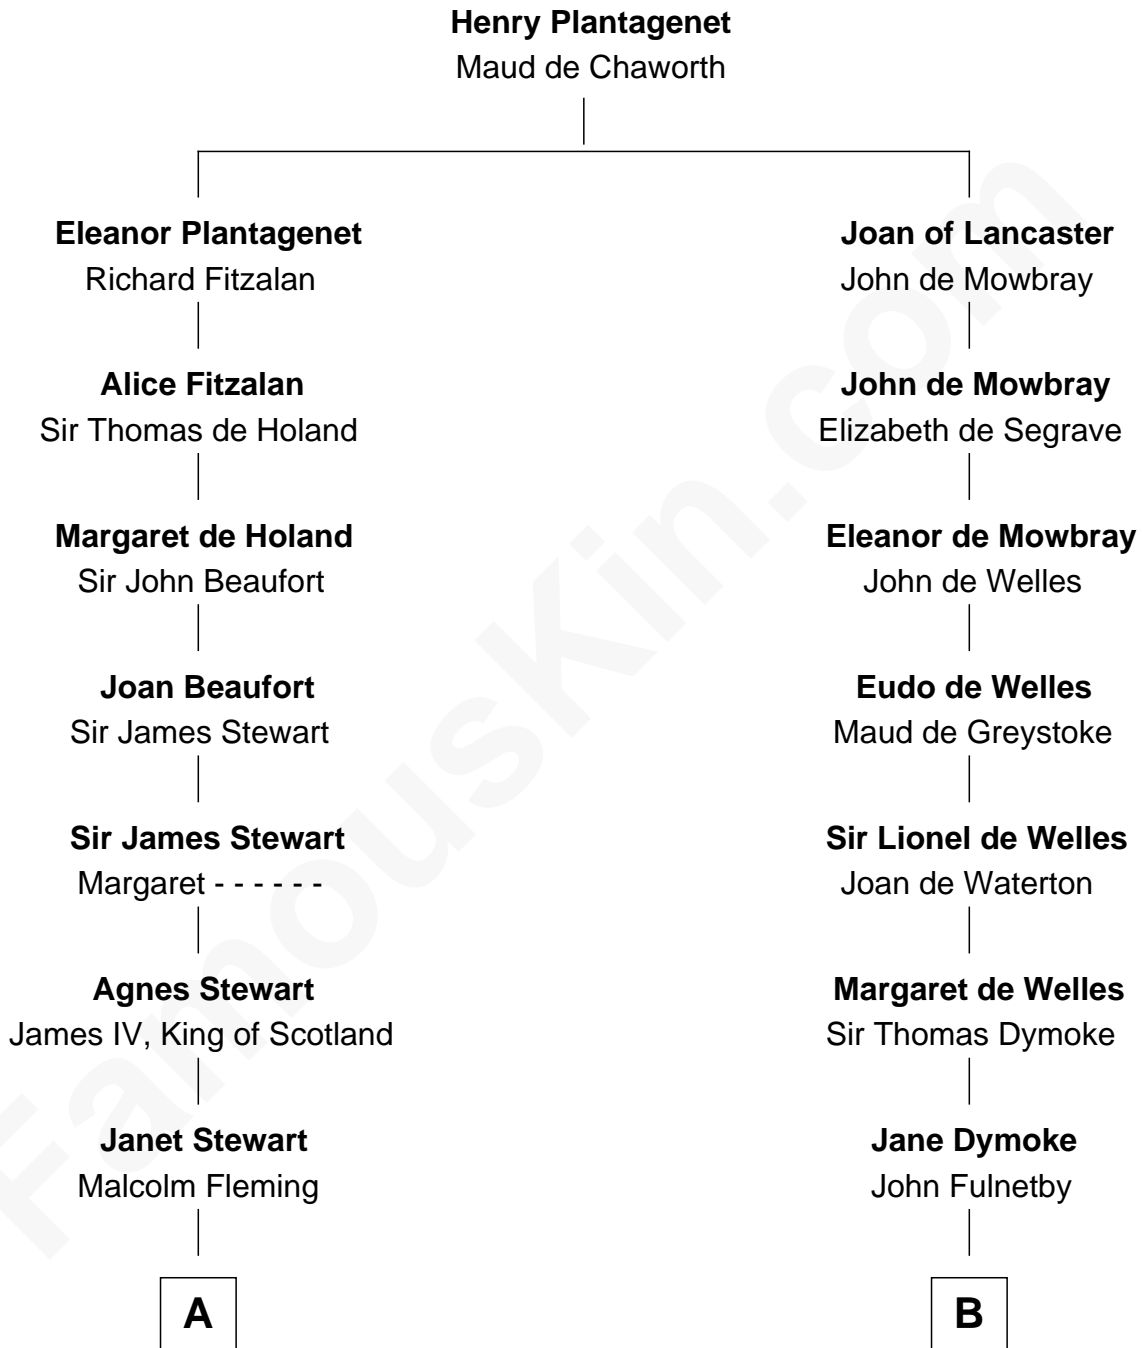

FamousKin.com Relationship Chart of

Hugh Grant
Movie Actor

17th cousin 4 times removed of

Ralph Waldo Emerson
American Poet

C

—
Cyril Randolph

Frances Selina Hervey

—
Felton George Randolph

Emily Margaret Nepean

—
Margaret Isobel Randolph

John Cassilis MacLean

—
Fynvola Susan MacLean

James Murray Grant

—
Hugh Grant

Movie Actor

FamousKin.com