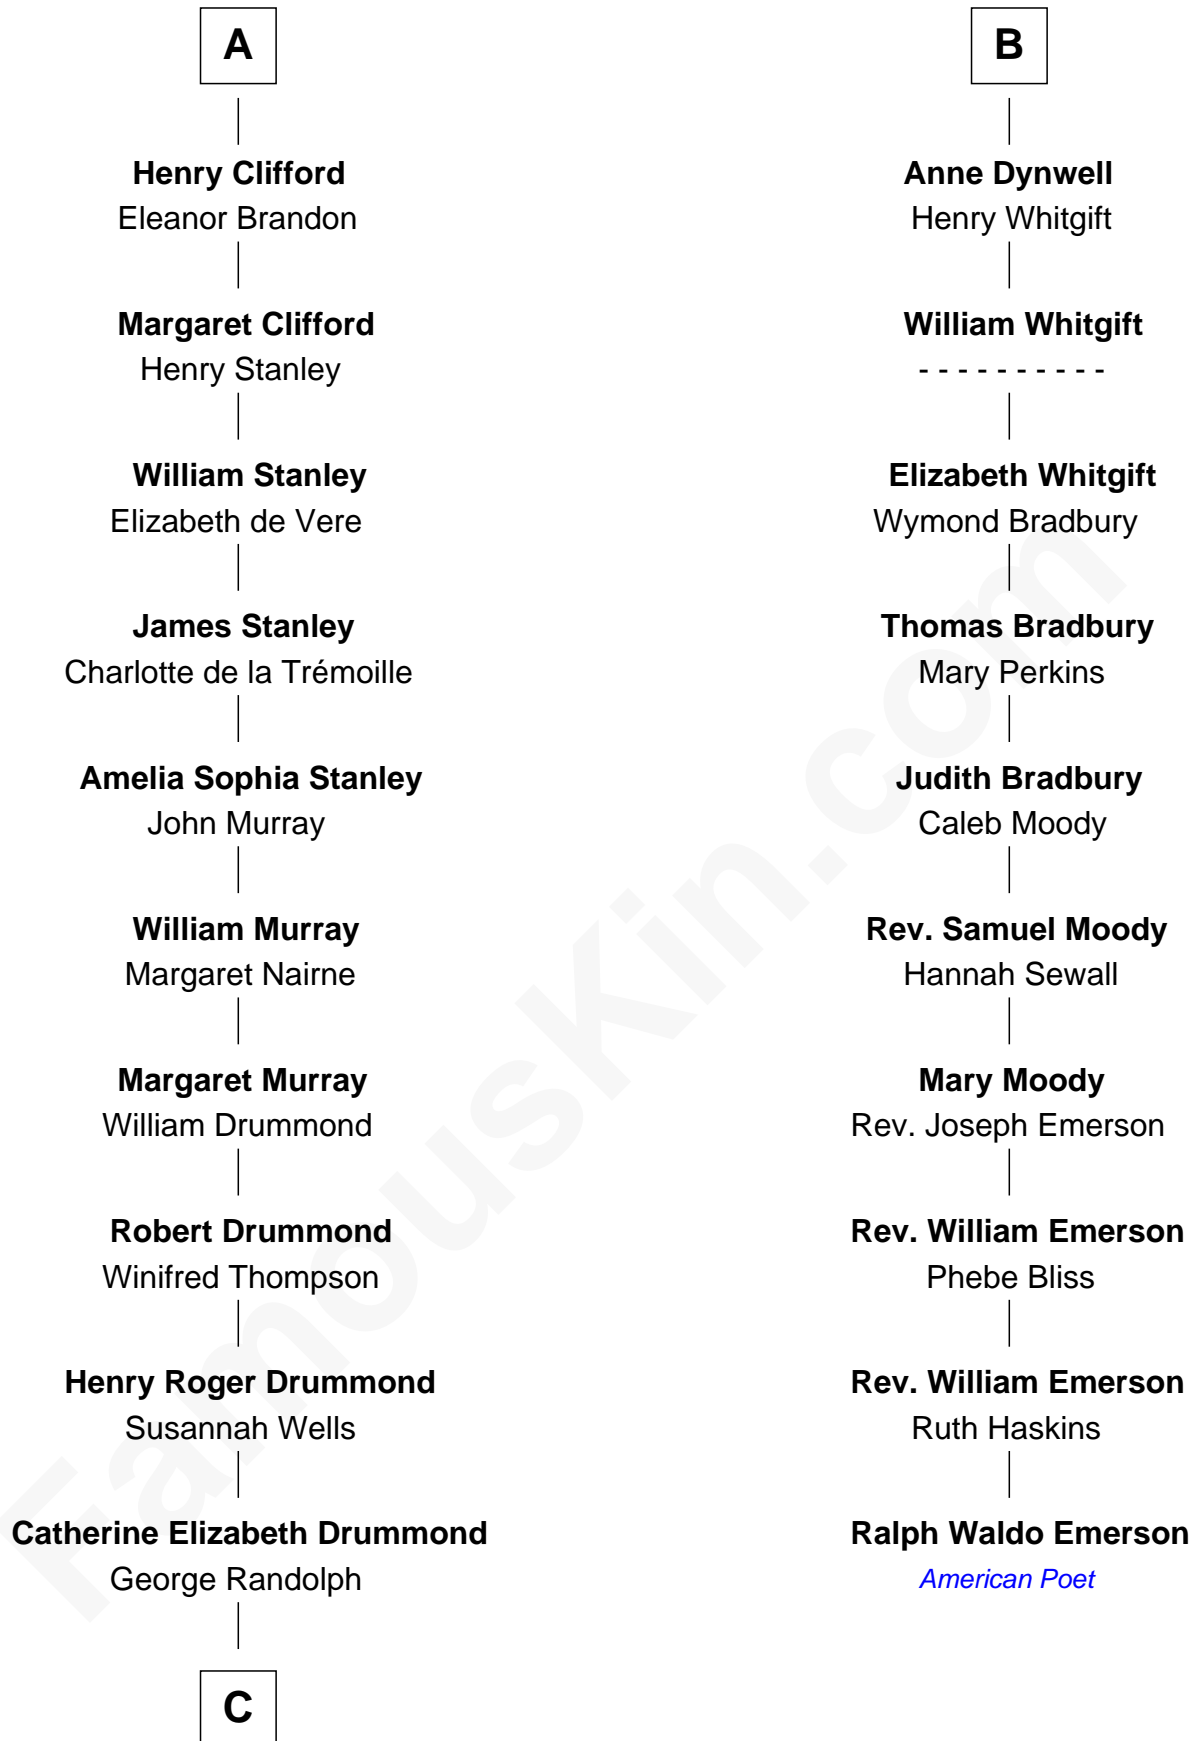

FamousKin.com Relationship Chart of

Hugh Grant

Movie Actor

16th cousin 5 times removed of

Ralph Waldo Emerson

American Poet

Sir Geoffrey le Scrope

Ivetta de Ros