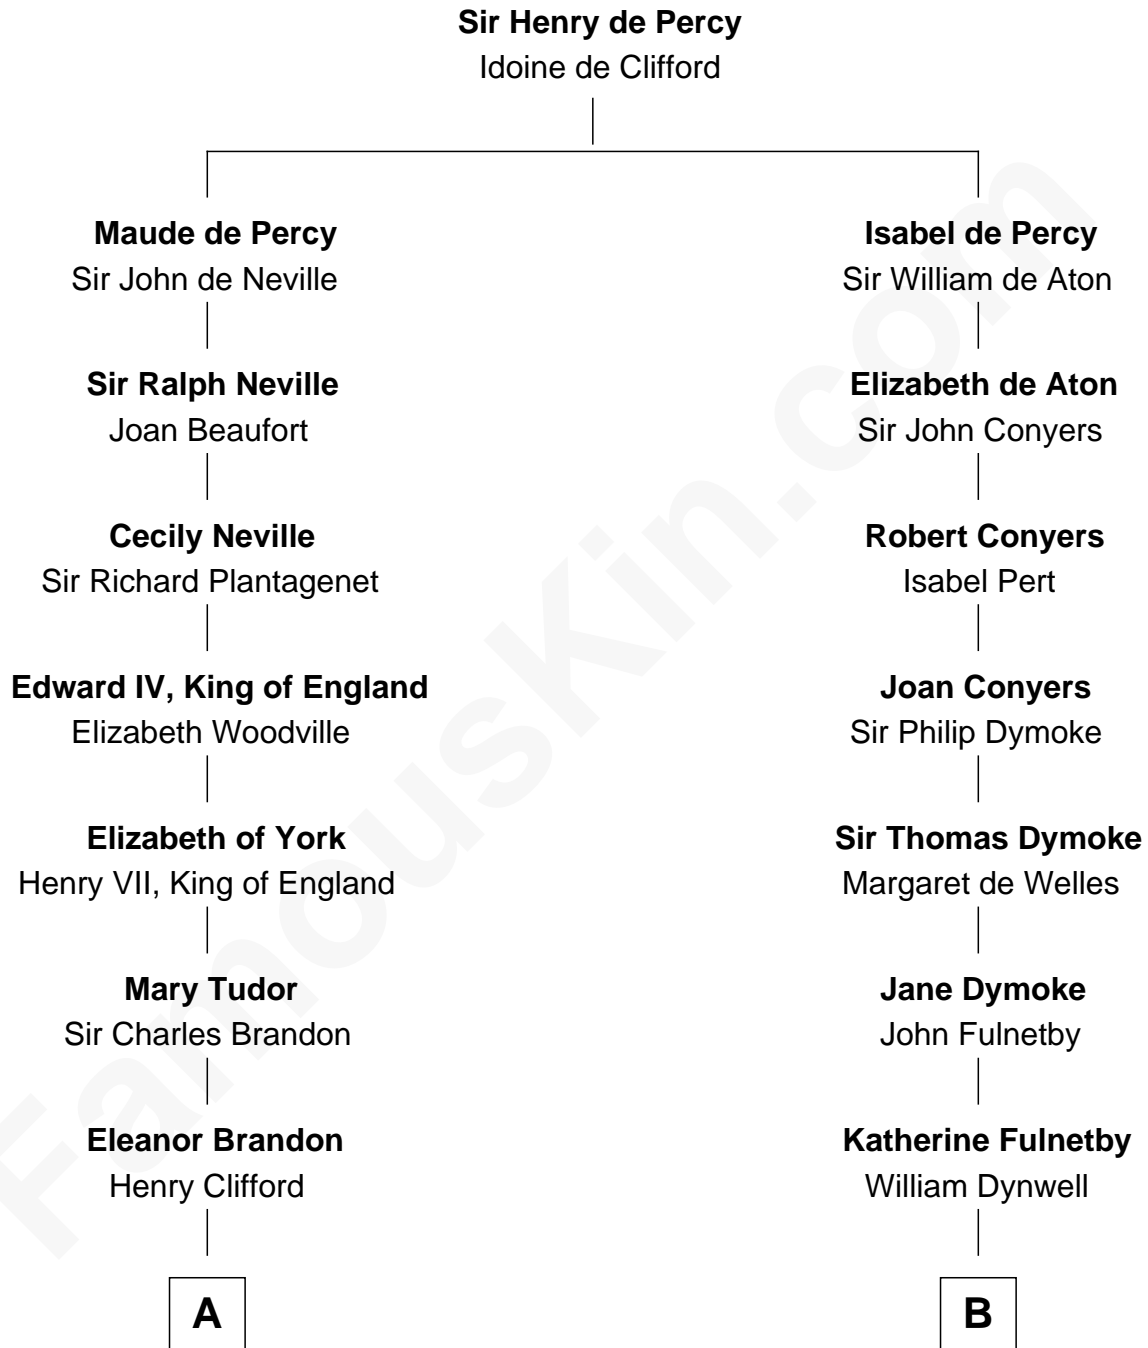

# FamousKin.com Relationship Chart of

**Hugh Grant**

*Movie Actor*

16th cousin 4 times removed of

**Ralph Waldo Emerson**

*American Poet*

**C**

—  
**Felton George Randolph**

Emily Margaret Nepean

—  
**Margaret Isobel Randolph**

John Cassilis MacLean

—  
**Fynvola Susan MacLean**

James Murray Grant

—  
**Hugh Grant**

*Movie Actor*

FamousKin.com