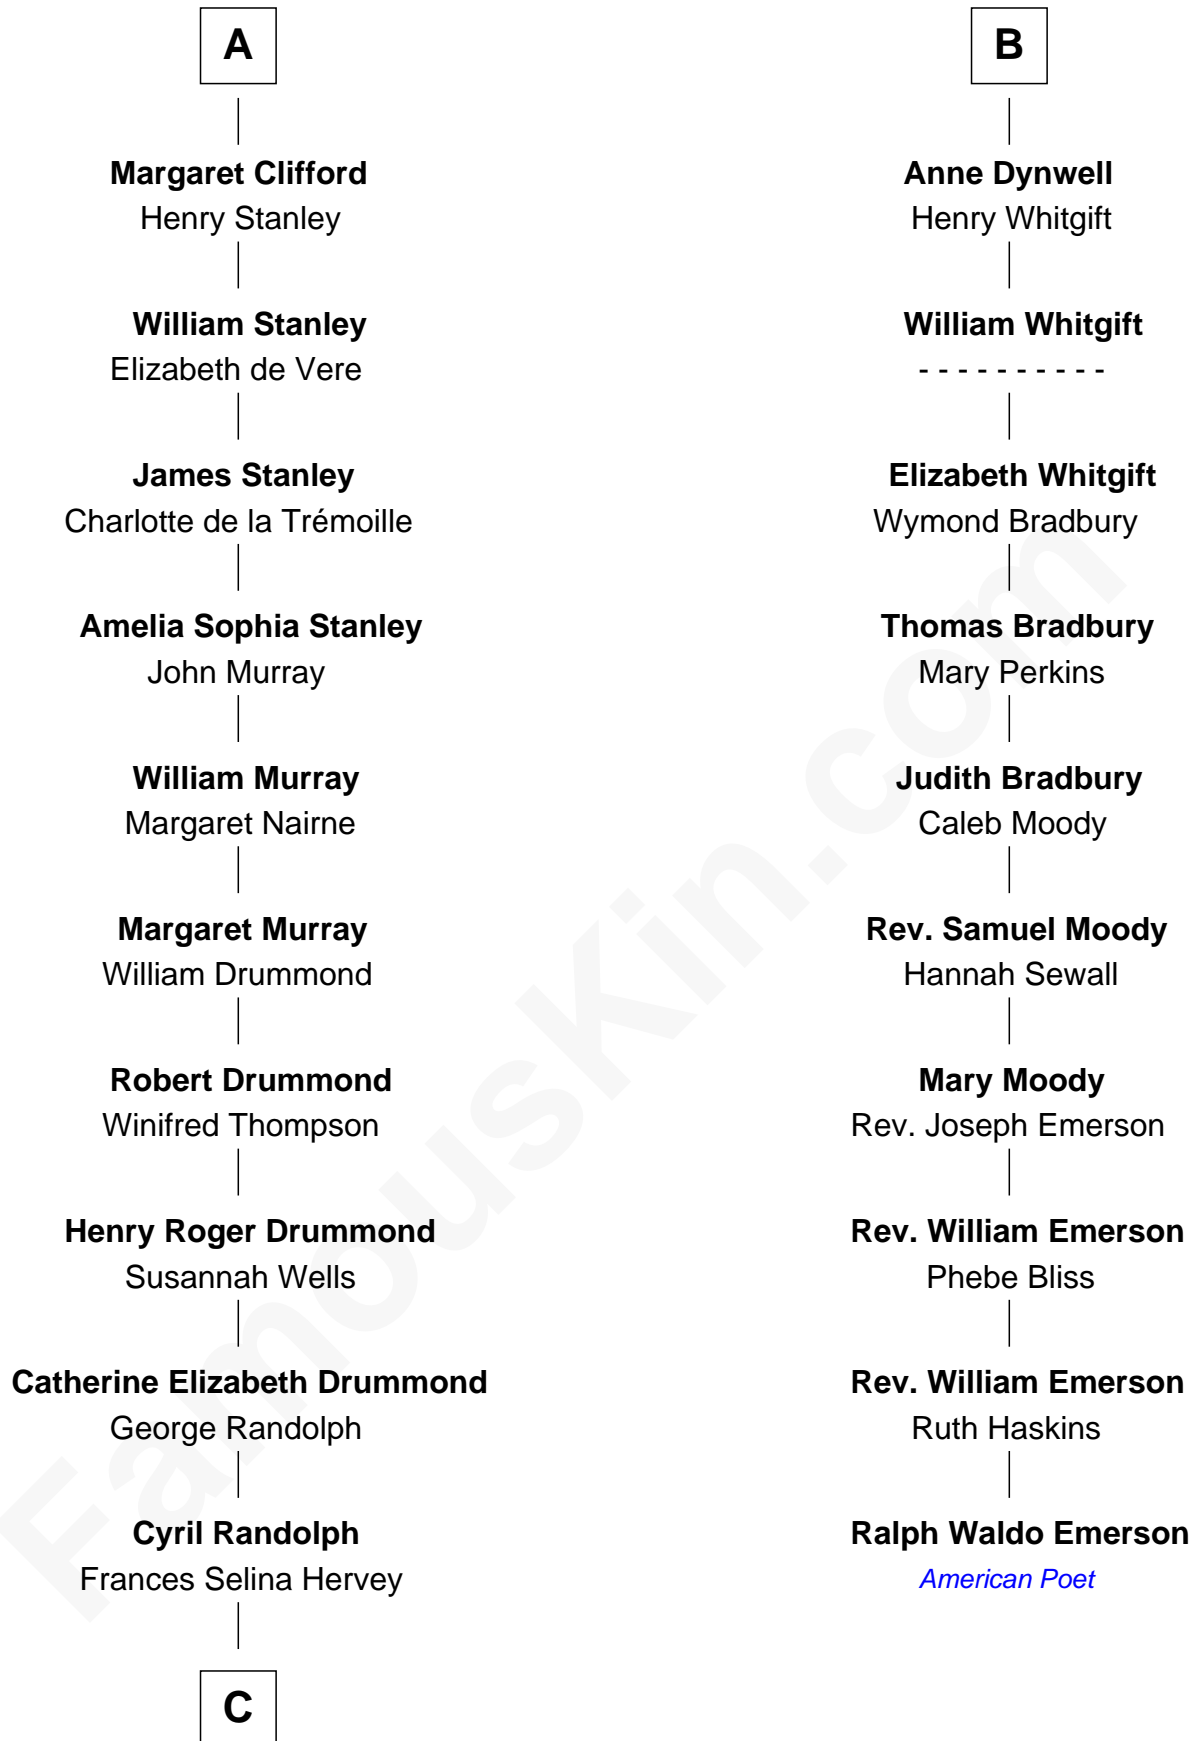

# FamousKin.com Relationship Chart of

**Hugh Grant**

*Movie Actor*

16th cousin 4 times removed of

**Ralph Waldo Emerson**

*American Poet*

**C**

—  
**Felton George Randolph**

Emily Margaret Nepean

—  
**Margaret Isobel Randolph**

John Cassilis MacLean

—  
**Fynvola Susan MacLean**

James Murray Grant

—  
**Hugh Grant**

*Movie Actor*

FamousKin.com