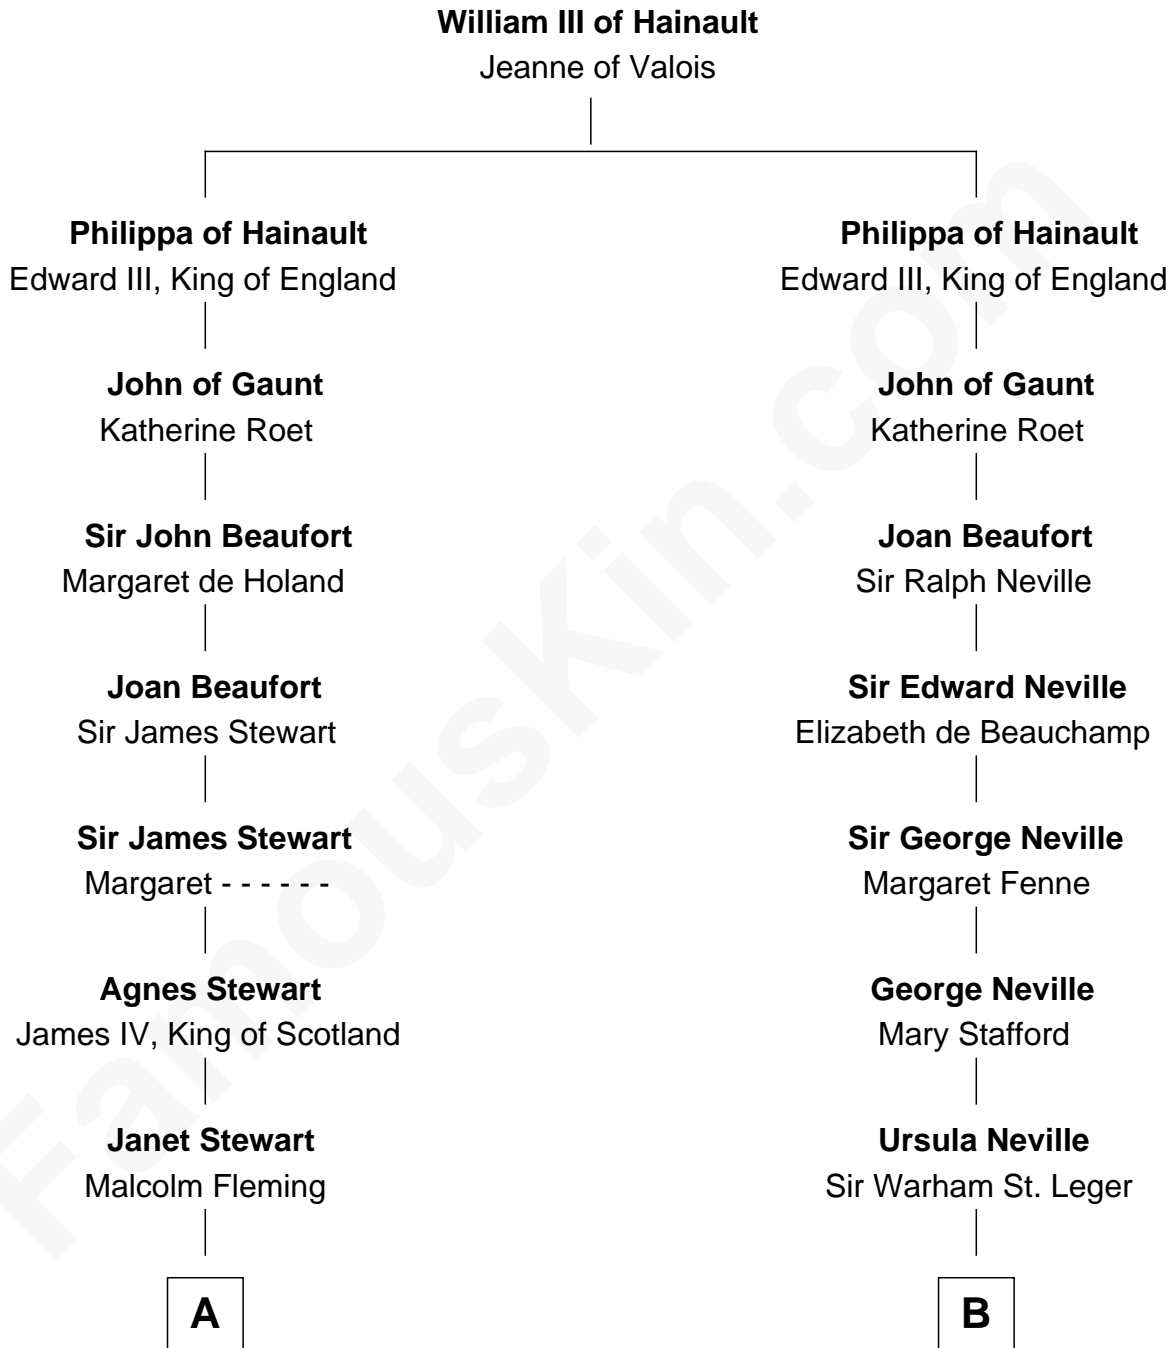

# FamousKin.com Relationship Chart of

**Hugh Grant**  
*Movie Actor*

18th cousin 3 times removed of

**Admiral Richard Byrd**  
*Polar Explorer*

**C**

**Cyril Randolph**  
Frances Selina Hervey

**Felton George Randolph**  
Emily Margaret Nepean

**Margaret Isobel Randolph**  
John Cassilis MacLean

**Fynvola Susan MacLean**  
James Murray Grant

**Hugh Grant**  
*Movie Actor*

**D**

**Richard Evelyn Byrd**  
Eleanor Bolling Flood

**Admiral Richard Byrd**  
*Polar Explorer*