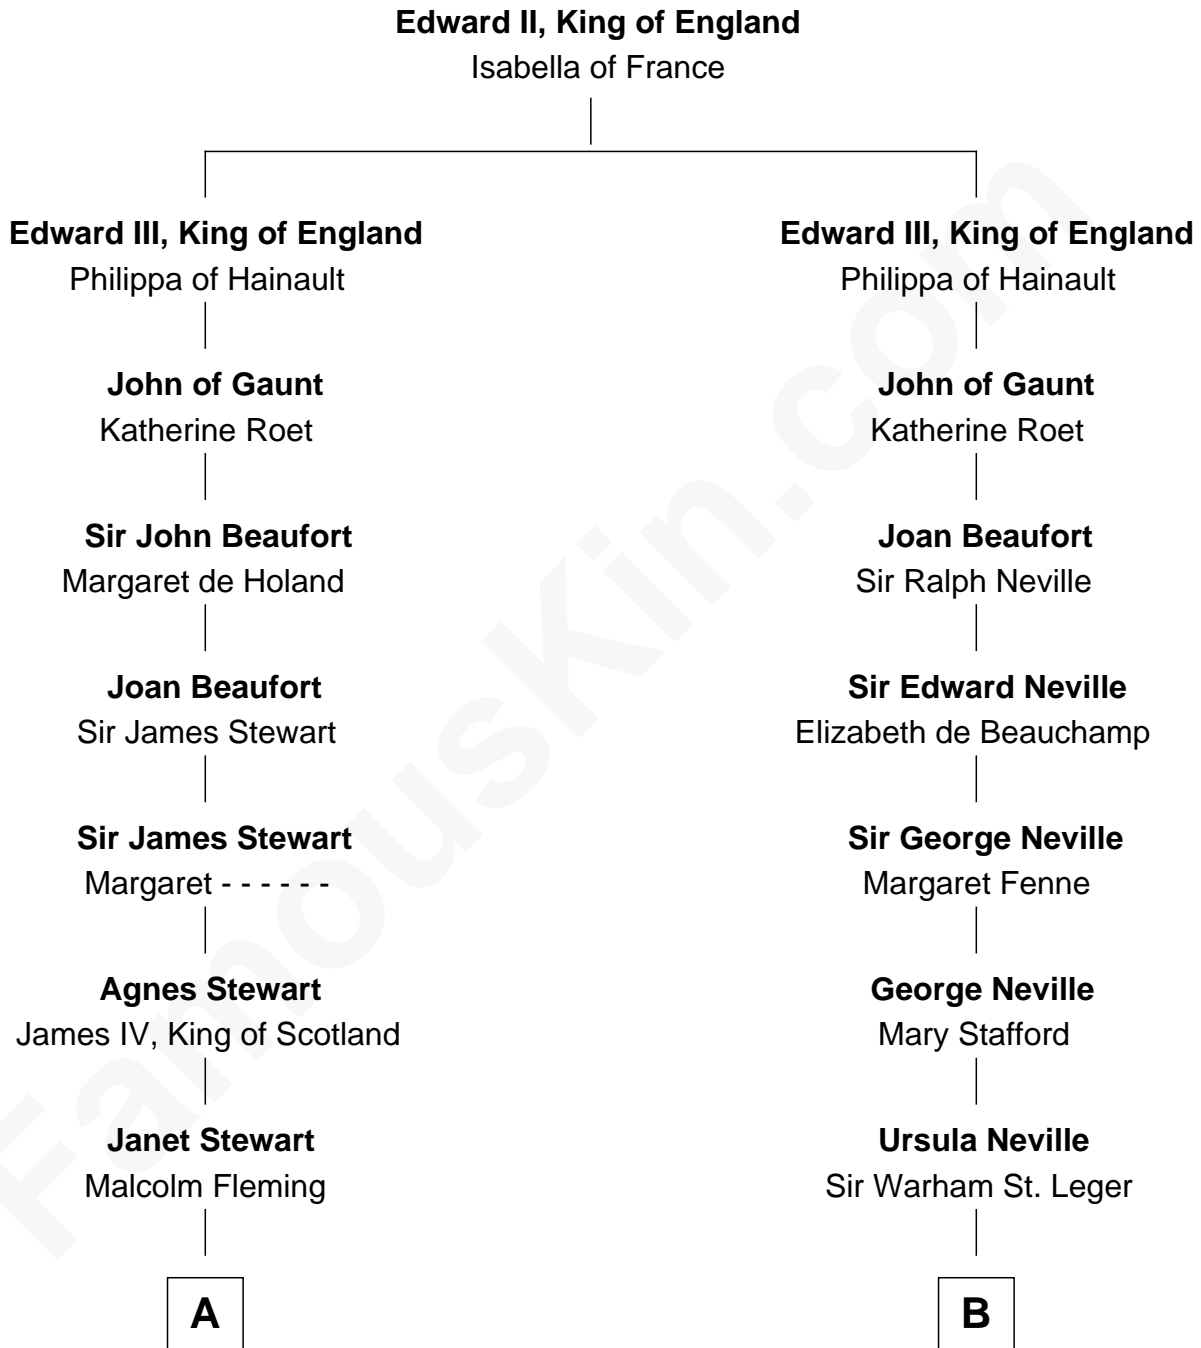

# FamousKin.com Relationship Chart of

**Hugh Grant**  
*Movie Actor*

18th cousin 3 times removed of

**Admiral Richard Byrd**  
*Polar Explorer*

**C**

**Cyril Randolph**  
Frances Selina Hervey

**Felton George Randolph**  
Emily Margaret Nepean

**Margaret Isobel Randolph**  
John Cassilis MacLean

**Fynvola Susan MacLean**  
James Murray Grant

**Hugh Grant**  
*Movie Actor*

**D**

**Richard Evelyn Byrd**  
Eleanor Bolling Flood

**Admiral Richard Byrd**  
*Polar Explorer*