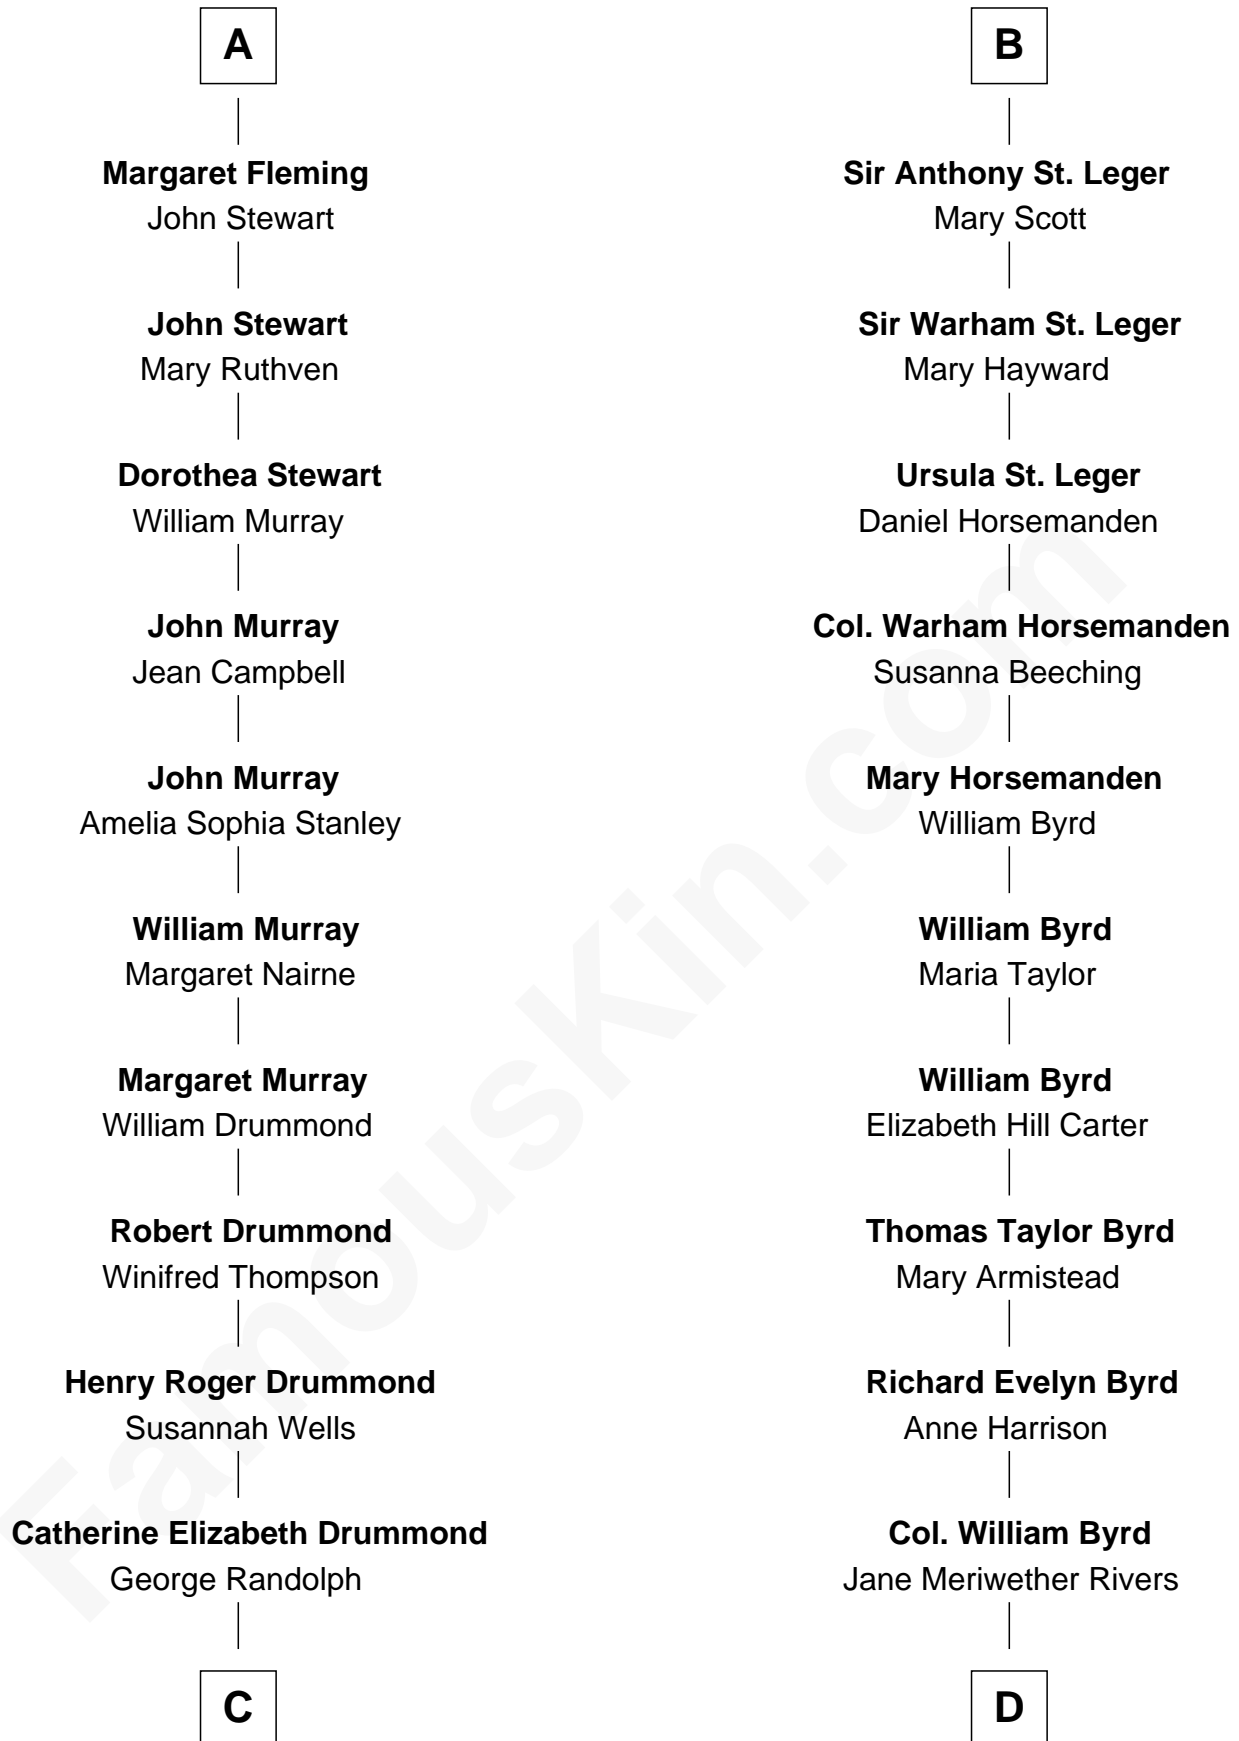

# FamousKin.com Relationship Chart of

**Hugh Grant**  
*Movie Actor*

18th cousin 3 times removed of

**Admiral Richard Byrd**  
*Polar Explorer*

**C**

**Cyril Randolph**  
Frances Selina Hervey

**Felton George Randolph**  
Emily Margaret Nepean

**Margaret Isobel Randolph**  
John Cassilis MacLean

**Fynvola Susan MacLean**  
James Murray Grant

**Hugh Grant**  
*Movie Actor*

**D**

**Richard Evelyn Byrd**  
Eleanor Bolling Flood

**Admiral Richard Byrd**  
*Polar Explorer*