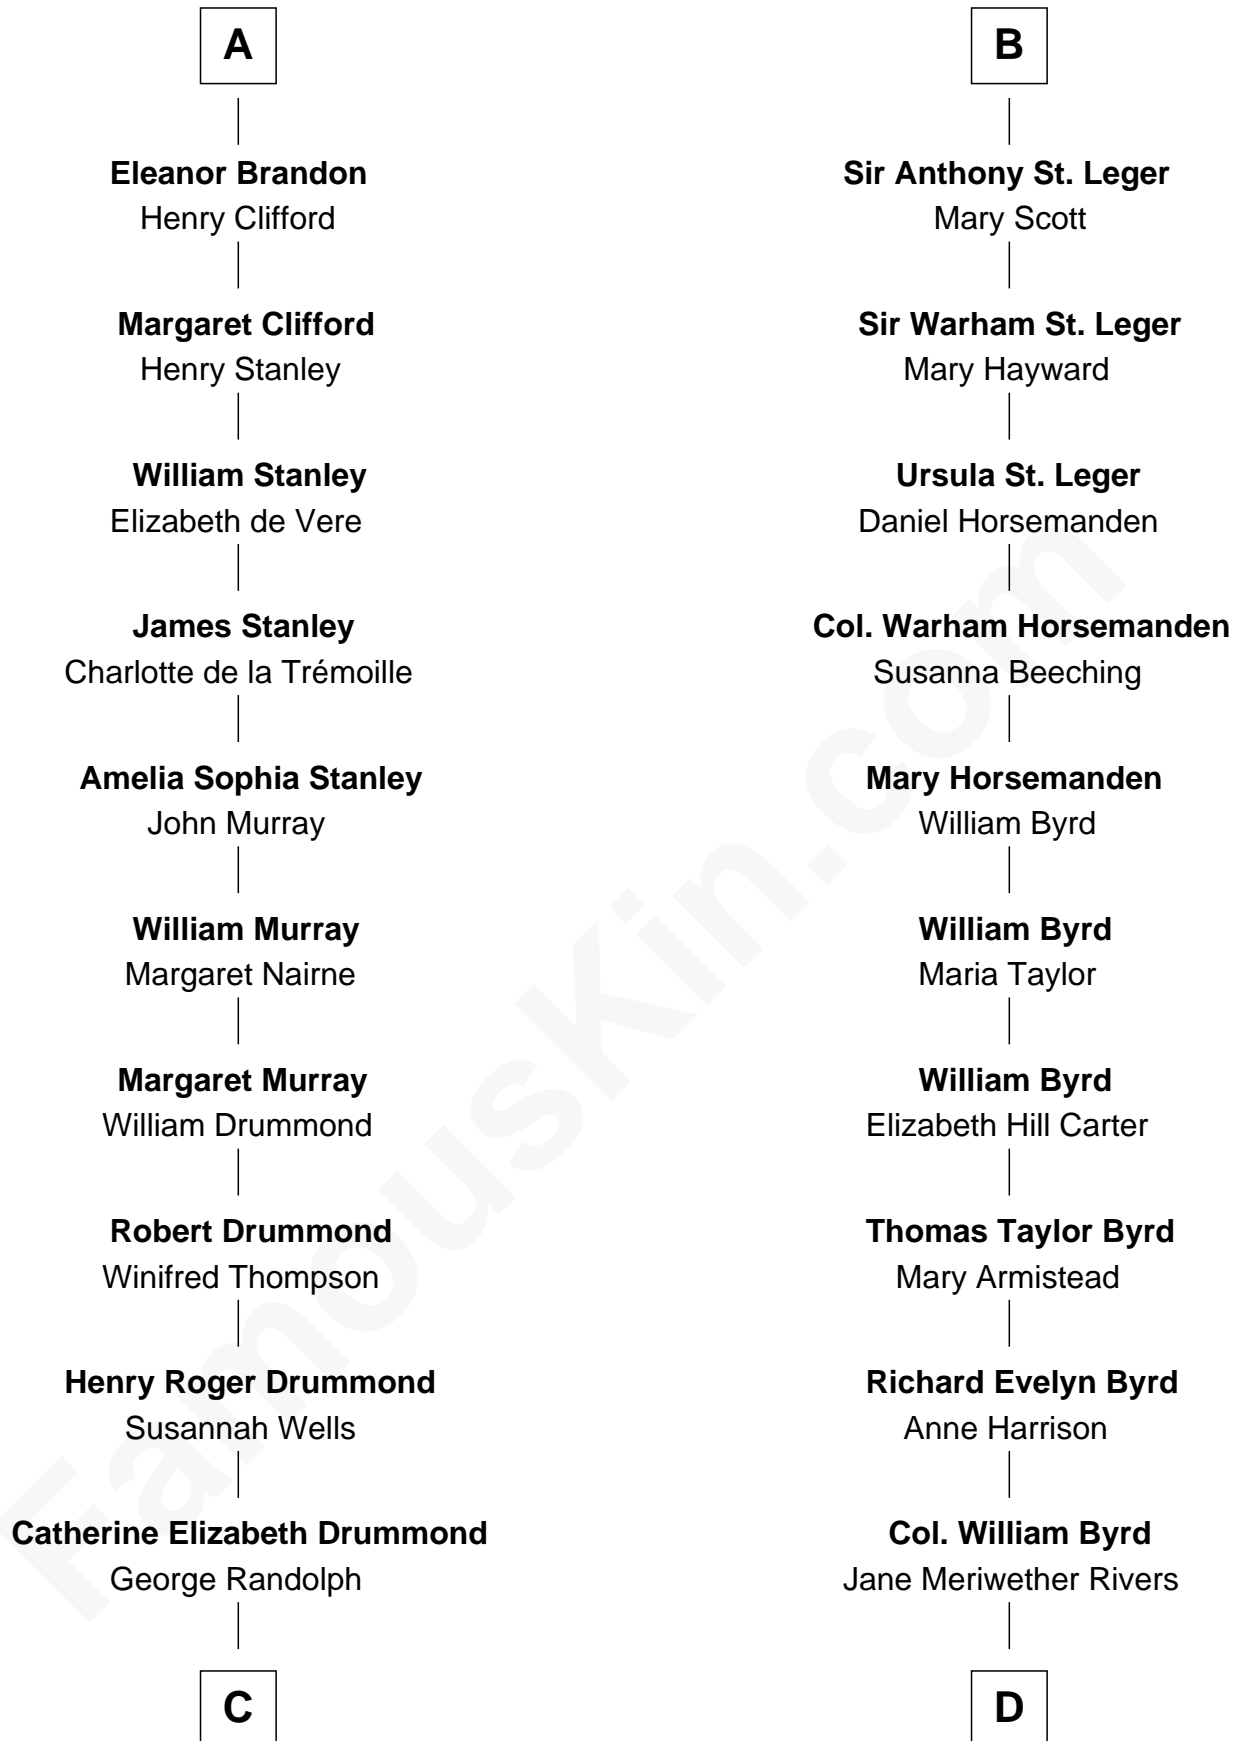

FamousKin.com Relationship Chart of

Hugh Grant

Movie Actor

18th cousin 3 times removed of

Admiral Richard Byrd

Polar Explorer

C

Cyril Randolph
Frances Selina Hervey

Felton George Randolph
Emily Margaret Nepean

Margaret Isobel Randolph
John Cassilis MacLean

Fynvola Susan MacLean
James Murray Grant

Hugh Grant
Movie Actor

D

Richard Evelyn Byrd
Eleanor Bolling Flood

Admiral Richard Byrd
Polar Explorer