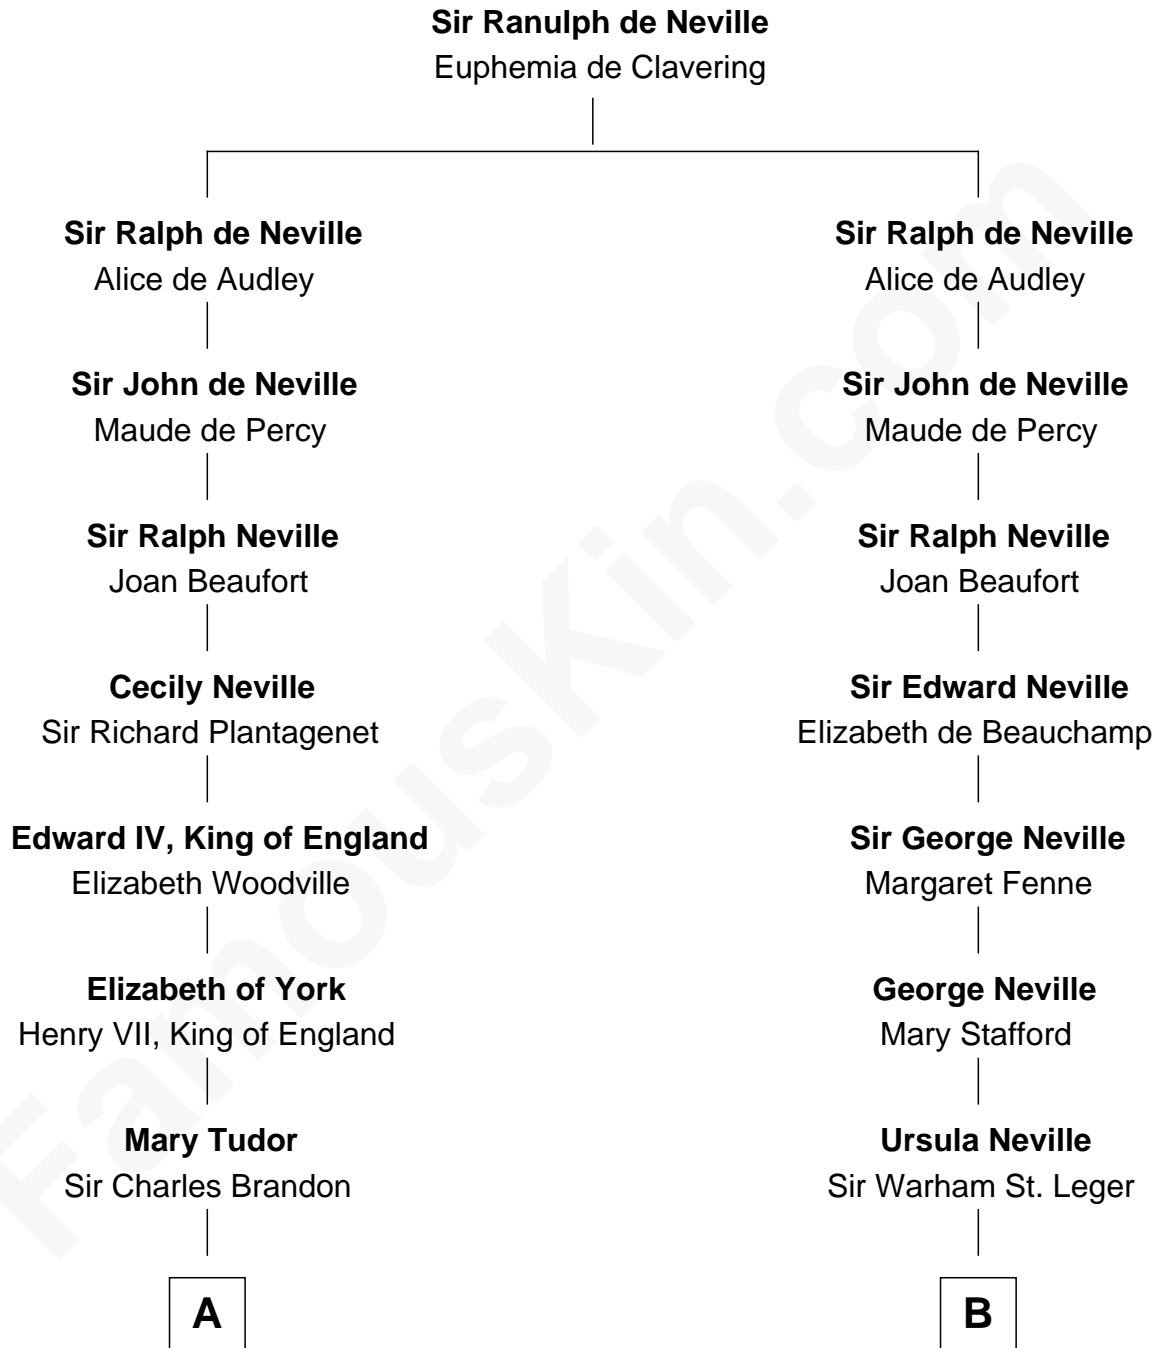

FamousKin.com Relationship Chart of

Hugh Grant

Movie Actor

18th cousin 3 times removed of

Admiral Richard Byrd

Polar Explorer

C

Cyril Randolph
Frances Selina Hervey

Felton George Randolph
Emily Margaret Nepean

Margaret Isobel Randolph
John Cassilis MacLean

Fynvola Susan MacLean
James Murray Grant

Hugh Grant
Movie Actor

D

Richard Evelyn Byrd
Eleanor Bolling Flood

Admiral Richard Byrd
Polar Explorer