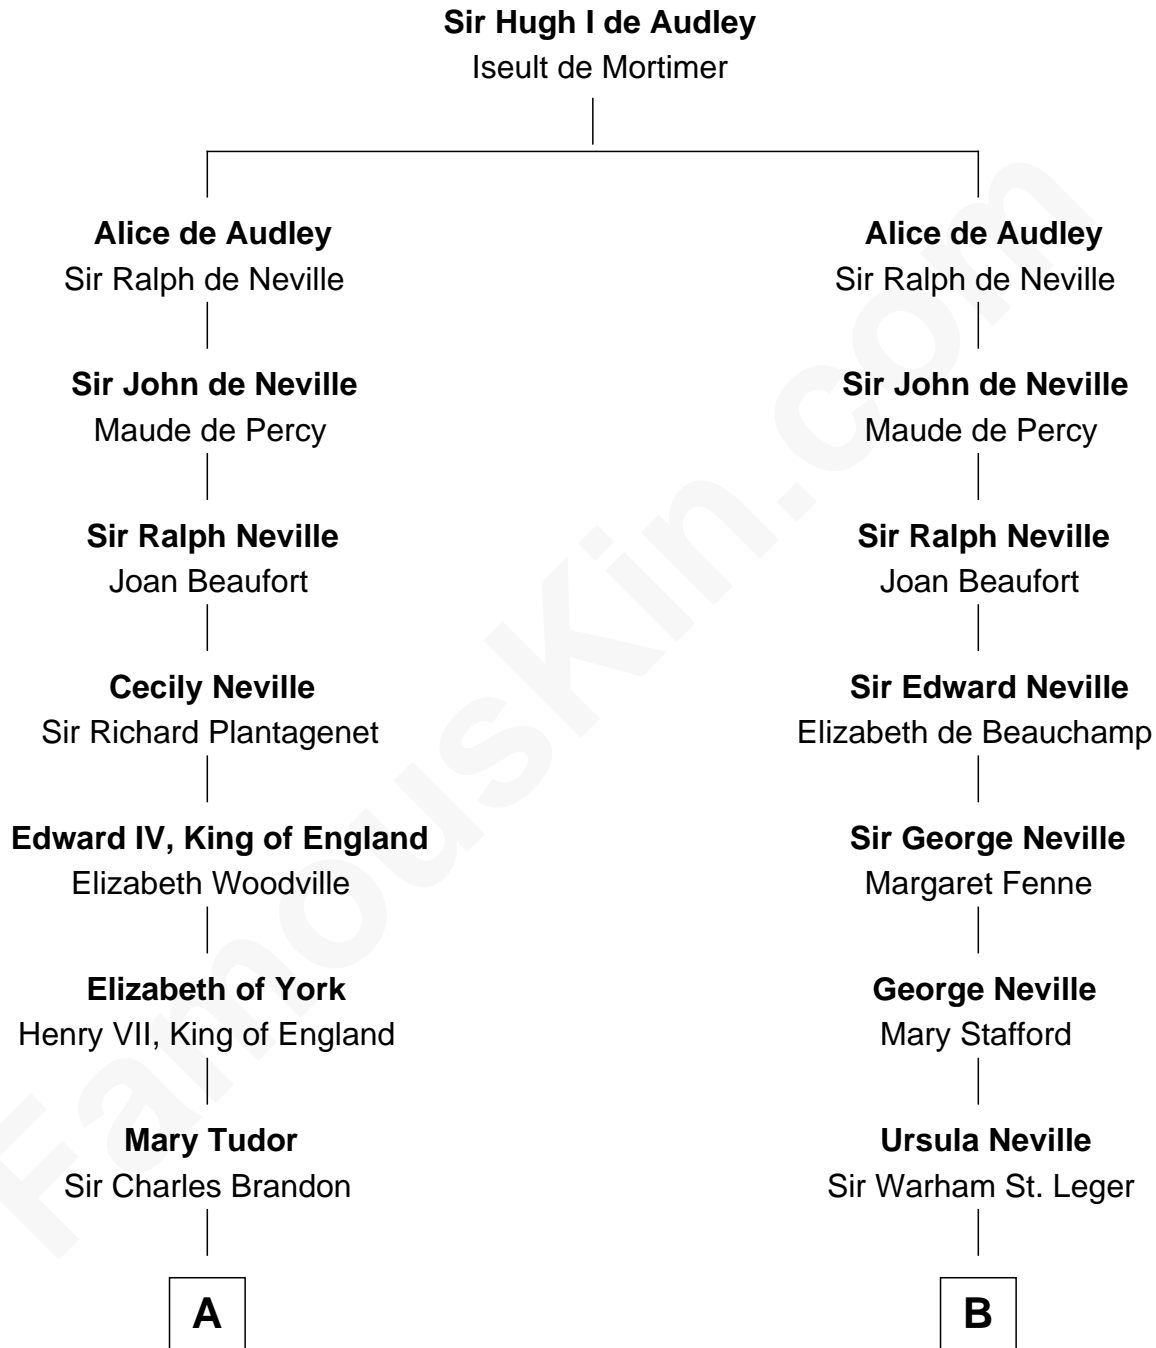

# FamousKin.com Relationship Chart of

**Hugh Grant**

*Movie Actor*

18th cousin 3 times removed of

**Admiral Richard Byrd**

*Polar Explorer*

**C**

**Cyril Randolph**  
Frances Selina Hervey

**Felton George Randolph**  
Emily Margaret Nepean

**Margaret Isobel Randolph**  
John Cassilis MacLean

**Fynvola Susan MacLean**  
James Murray Grant

**Hugh Grant**  
*Movie Actor*

**D**

**Richard Evelyn Byrd**  
Eleanor Bolling Flood

**Admiral Richard Byrd**  
*Polar Explorer*

FamousKin.com