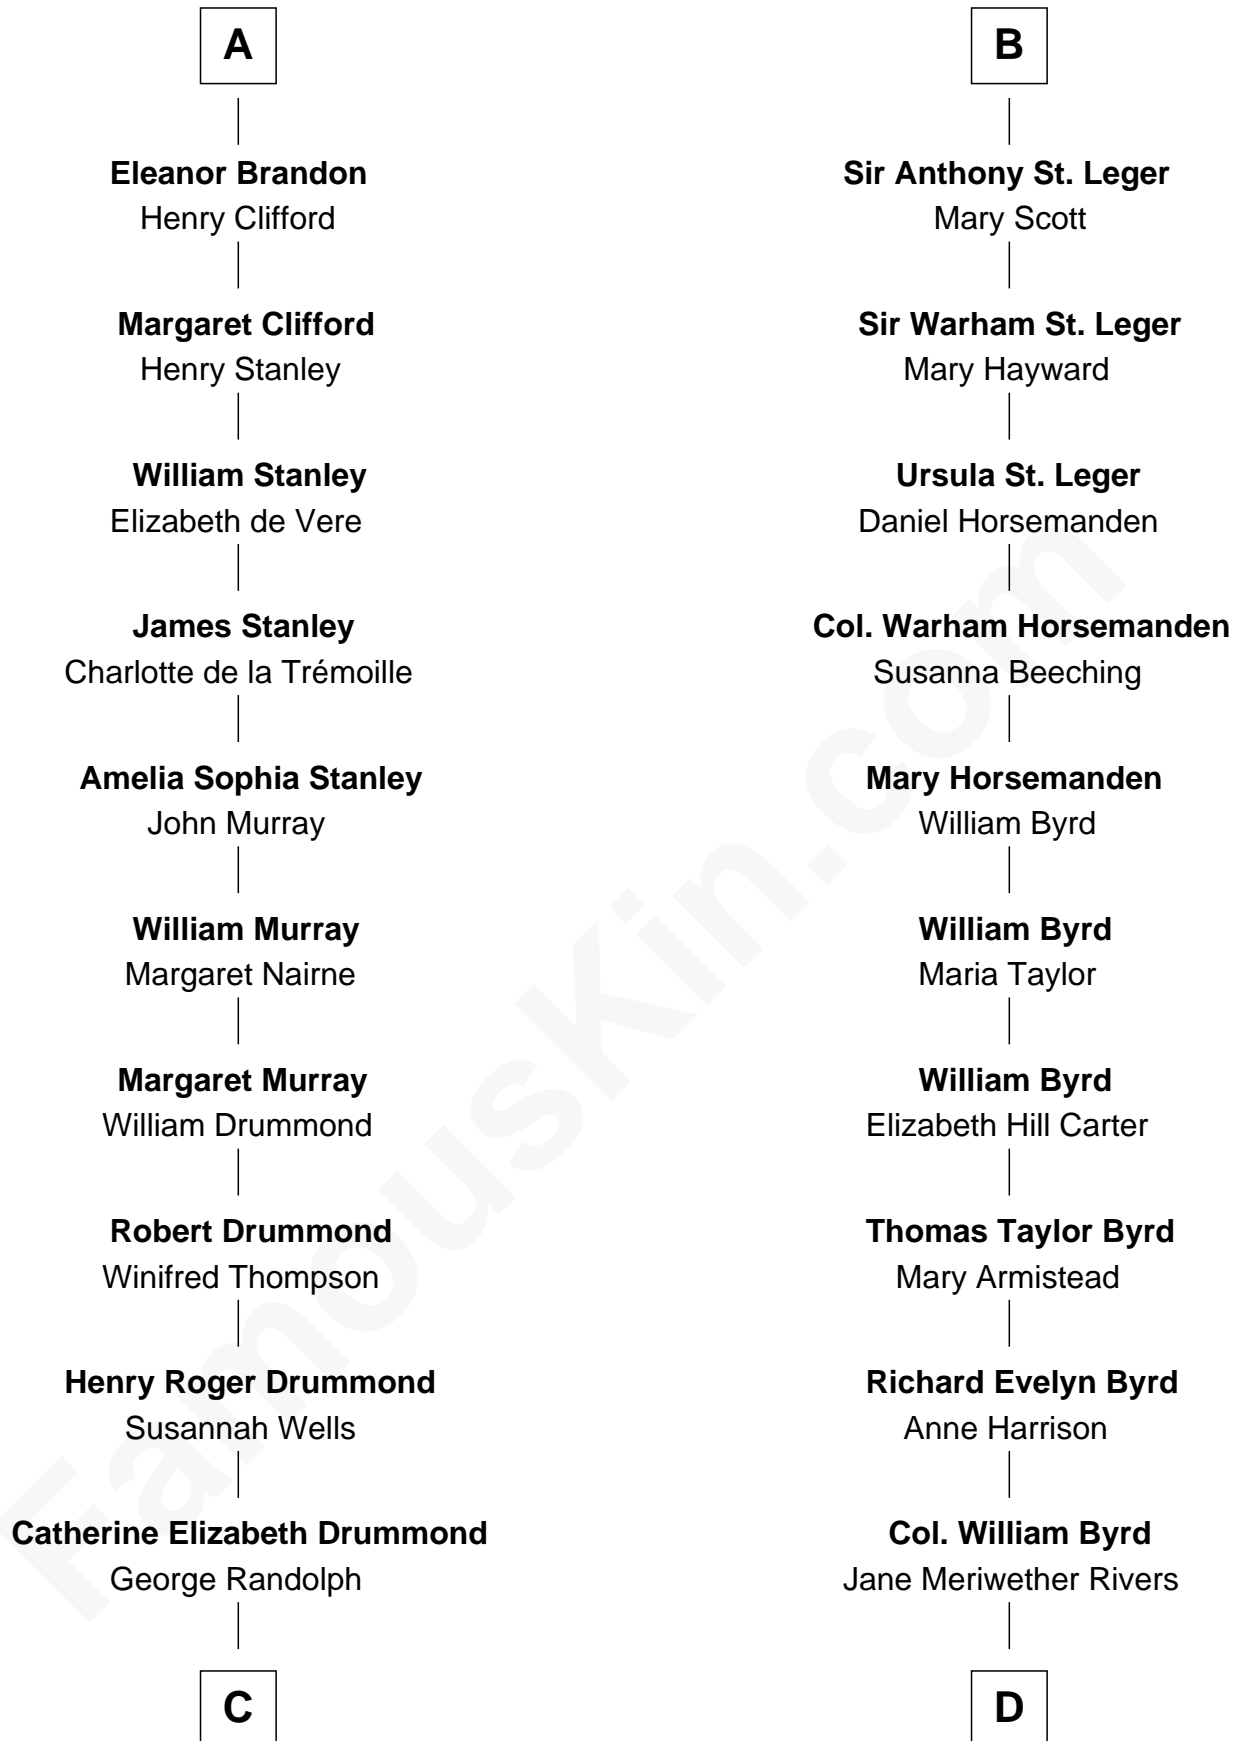

# FamousKin.com Relationship Chart of

**Hugh Grant**

*Movie Actor*

18th cousin 3 times removed of

**Admiral Richard Byrd**

*Polar Explorer*

**C**

**Cyril Randolph**  
Frances Selina Hervey

**Felton George Randolph**  
Emily Margaret Nepean

**Margaret Isobel Randolph**  
John Cassilis MacLean

**Fynvola Susan MacLean**  
James Murray Grant

**Hugh Grant**  
*Movie Actor*

**D**

**Richard Evelyn Byrd**  
Eleanor Bolling Flood

**Admiral Richard Byrd**  
*Polar Explorer*

FamousKin.com