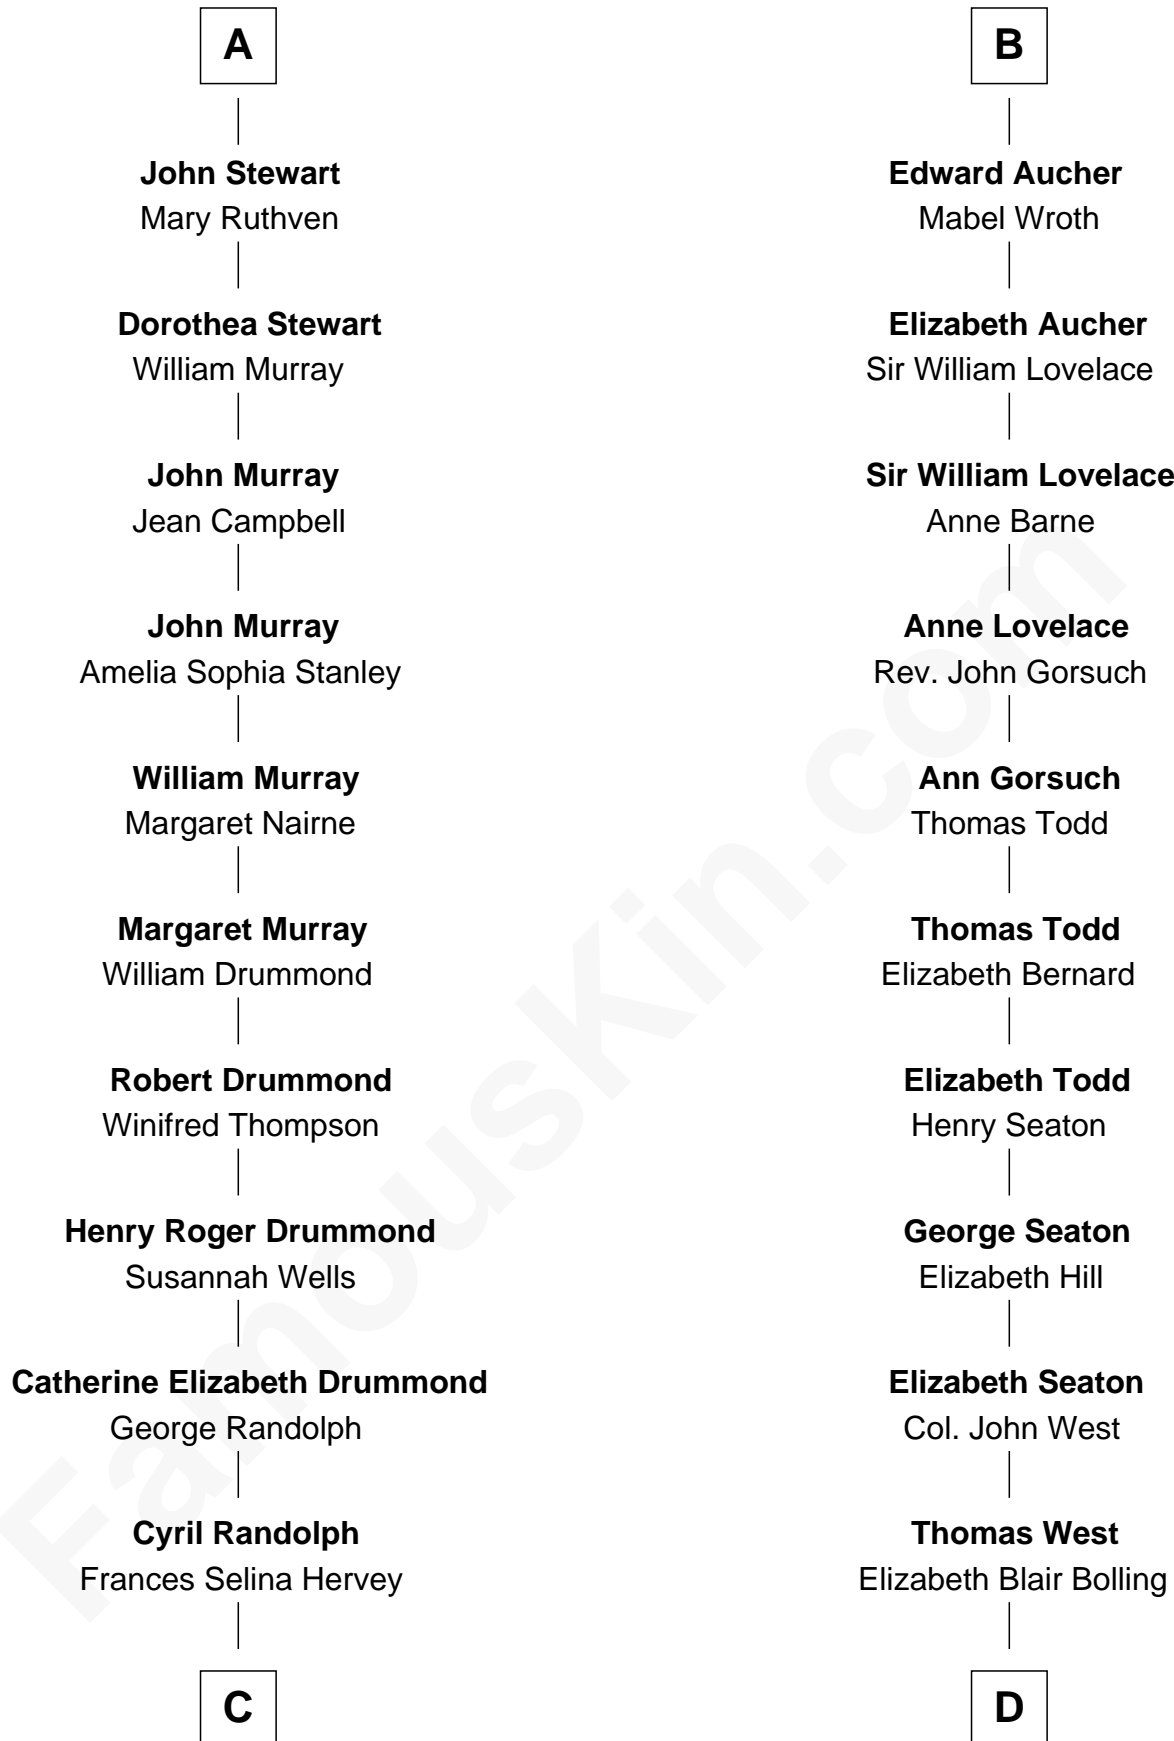

FamousKin.com Relationship Chart of

Hugh Grant
Movie Actor

20th cousin 1 time removed of

Admiral Richard Byrd
Polar Explorer

C

Felton George Randolph

Emily Margaret Nepean

Margaret Isobel Randolph

Col. Henry De La Warr Flood

Mary Elizabeth Trent

Joel Walker Flood

Ella Faulkner

Eleanor Bolling Flood

Richard Evelyn Byrd

Admiral Richard Byrd

Polar Explorer