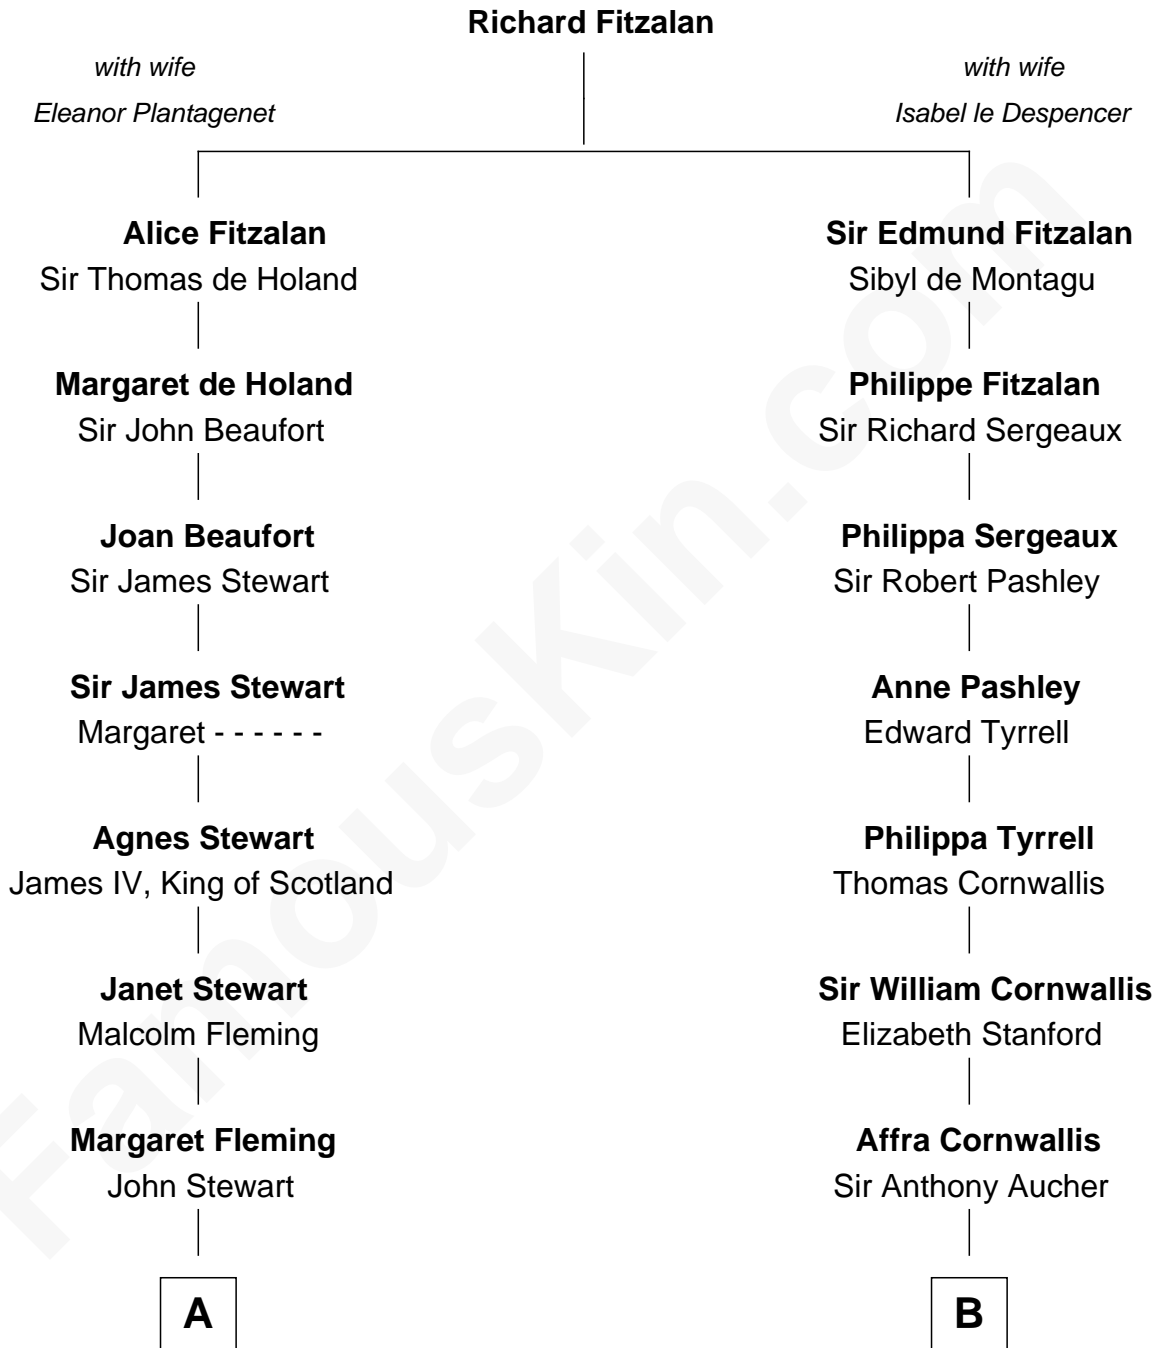

FamousKin.com Relationship Chart of

Hugh Grant
Movie Actor

20th cousin 1 time removed of

Admiral Richard Byrd
Polar Explorer

C

Felton George Randolph

Emily Margaret Nepean

Margaret Isobel Randolph

John Cassilis MacLean

Fynvola Susan MacLean

James Murray Grant

Hugh Grant

Movie Actor

D

Eliza Bolling West

Dr. Joel Walker Flood

Col. Henry De La Warr Flood

Mary Elizabeth Trent

Joel Walker Flood

Ella Faulkner

Eleanor Bolling Flood

Richard Evelyn Byrd

Admiral Richard Byrd

Polar Explorer