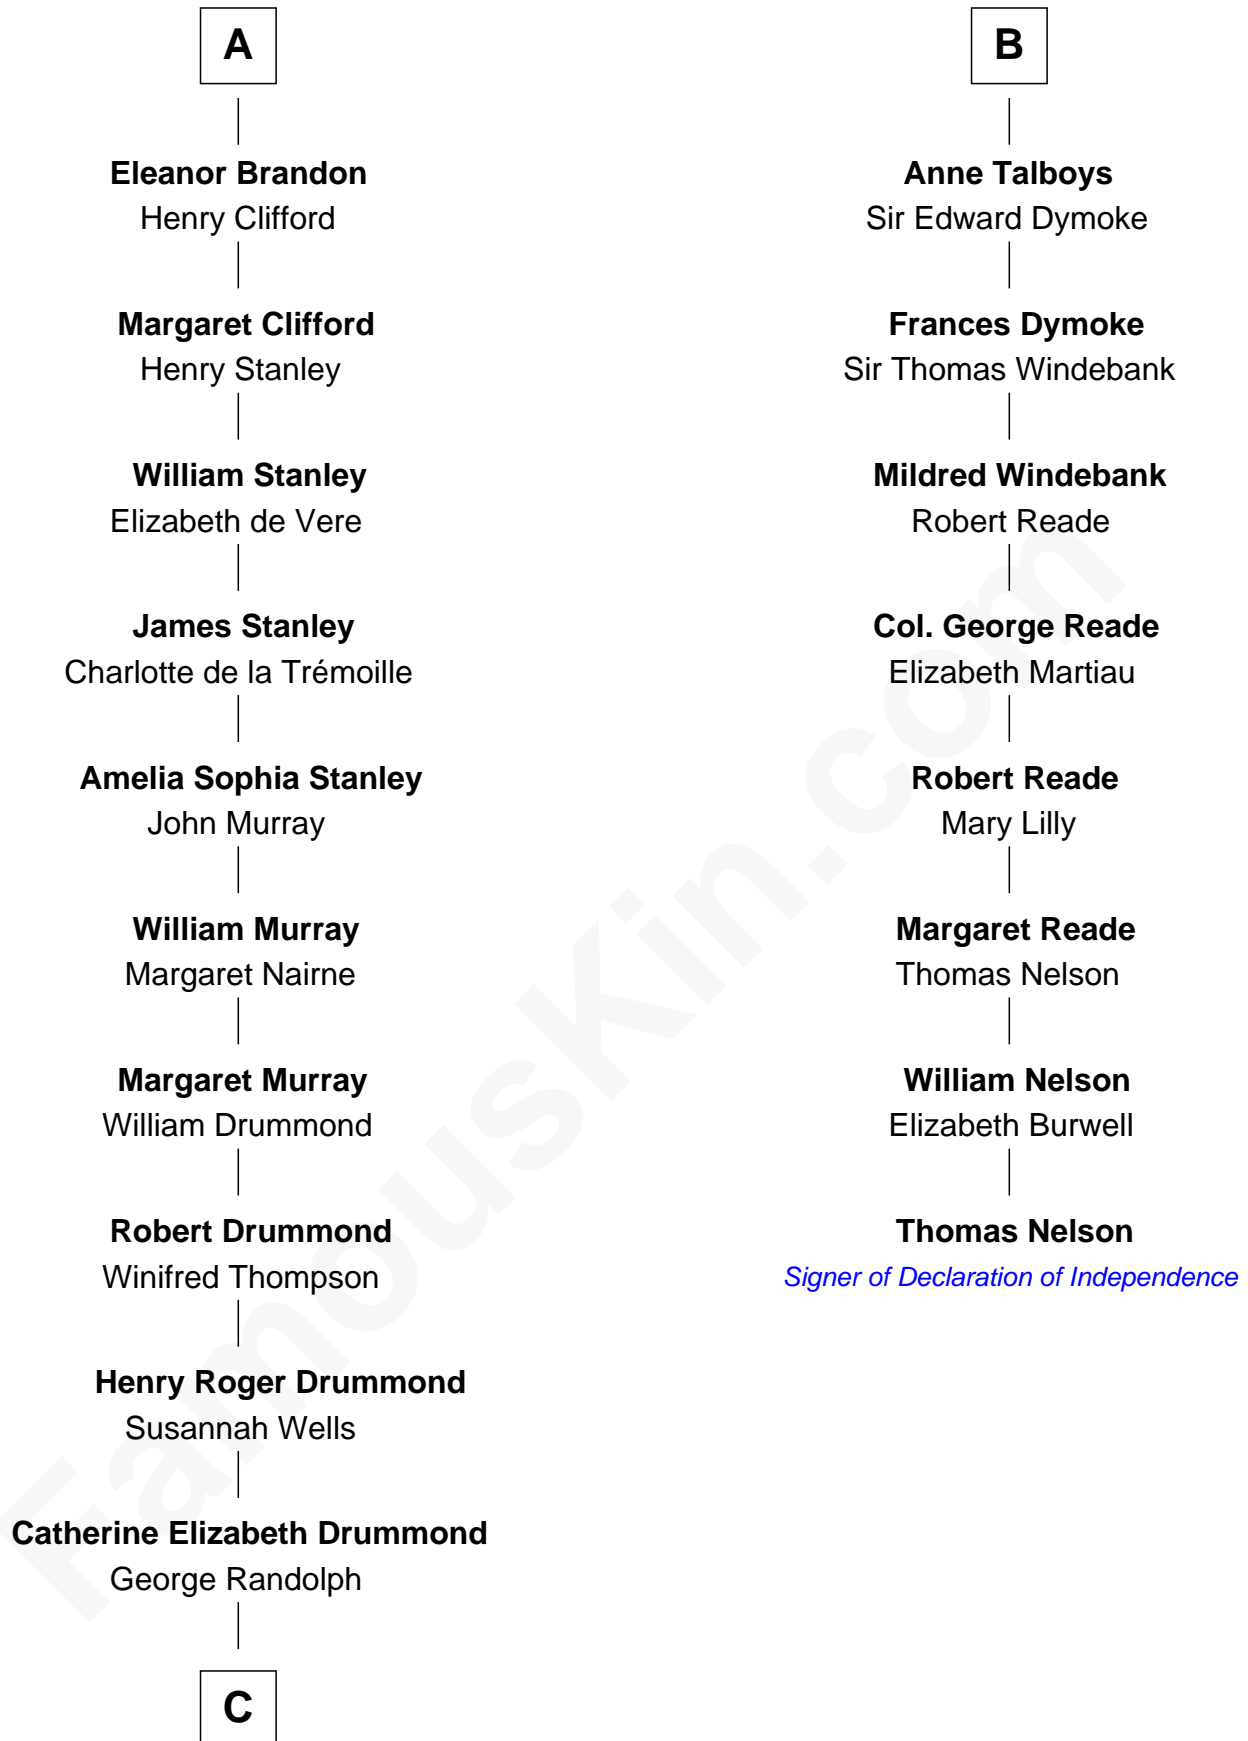

# FamousKin.com Relationship Chart of

**Hugh Grant**  
*Movie Actor*

14th cousin 7 times removed of

**Thomas Nelson**

*Signer of the Declaration of Independence*

**C**

—  
**Cyril Randolph**

Frances Selina Hervey

—  
**Felton George Randolph**

Emily Margaret Nepean

—  
**Margaret Isobel Randolph**

John Cassilis MacLean

—  
**Fynvola Susan MacLean**

James Murray Grant

—  
**Hugh Grant**

*Movie Actor*