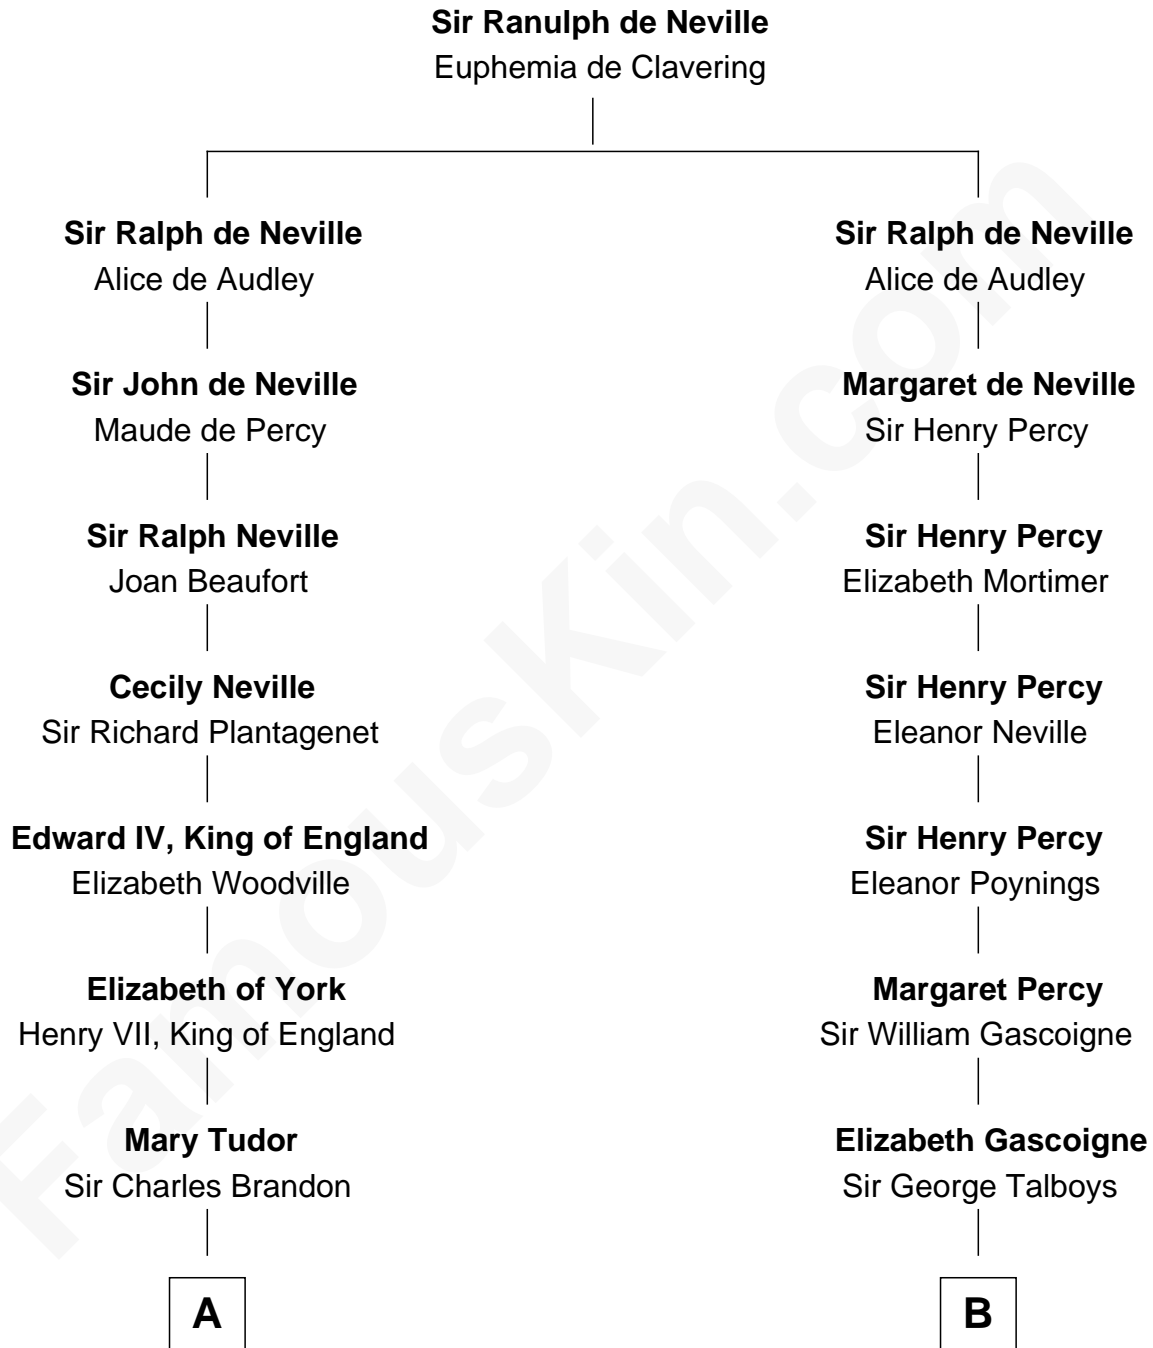

# FamousKin.com Relationship Chart of

**Hugh Grant**  
*Movie Actor*

14th cousin 7 times removed of

**Thomas Nelson**

*Signer of the Declaration of Independence*

**C**

—  
**Cyril Randolph**

Frances Selina Hervey

—  
**Felton George Randolph**

Emily Margaret Nepean

—  
**Margaret Isobel Randolph**

John Cassilis MacLean

—  
**Fynvola Susan MacLean**

James Murray Grant

—  
**Hugh Grant**

*Movie Actor*