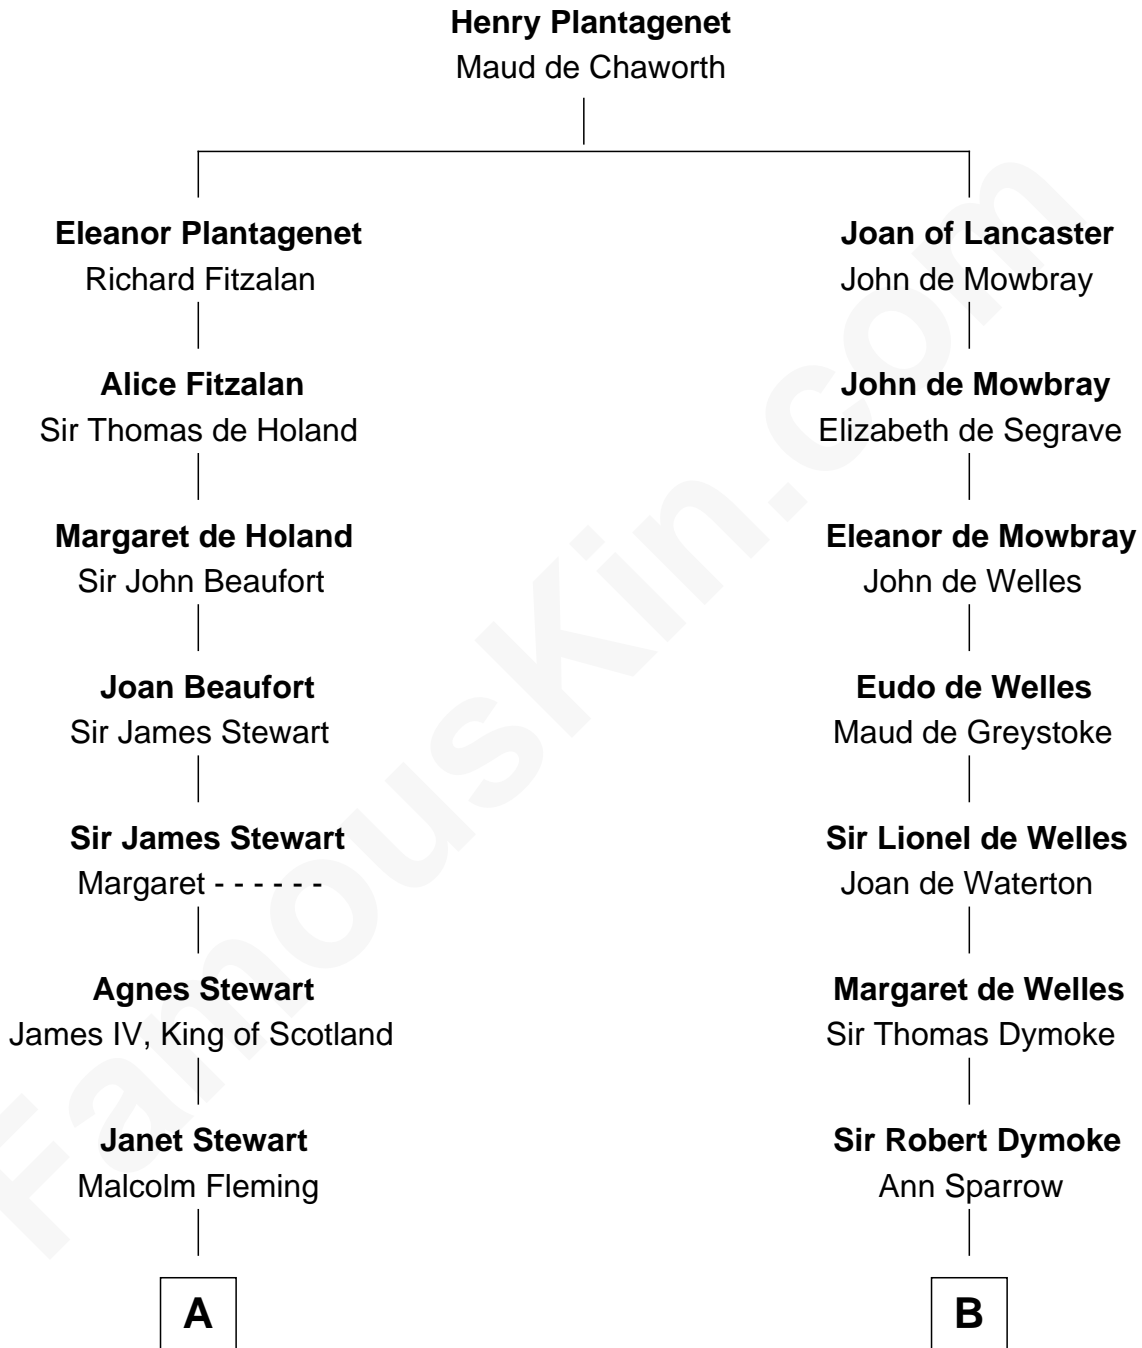

FamousKin.com Relationship Chart of

Hugh Grant
Movie Actor

14th cousin 7 times removed of

Thomas Nelson

Signer of the Declaration of Independence

C

—
Cyril Randolph

Frances Selina Hervey

—
Felton George Randolph

Emily Margaret Nepean

—
Margaret Isobel Randolph

John Cassilis MacLean

—
Fynvola Susan MacLean

James Murray Grant

—
Hugh Grant

Movie Actor