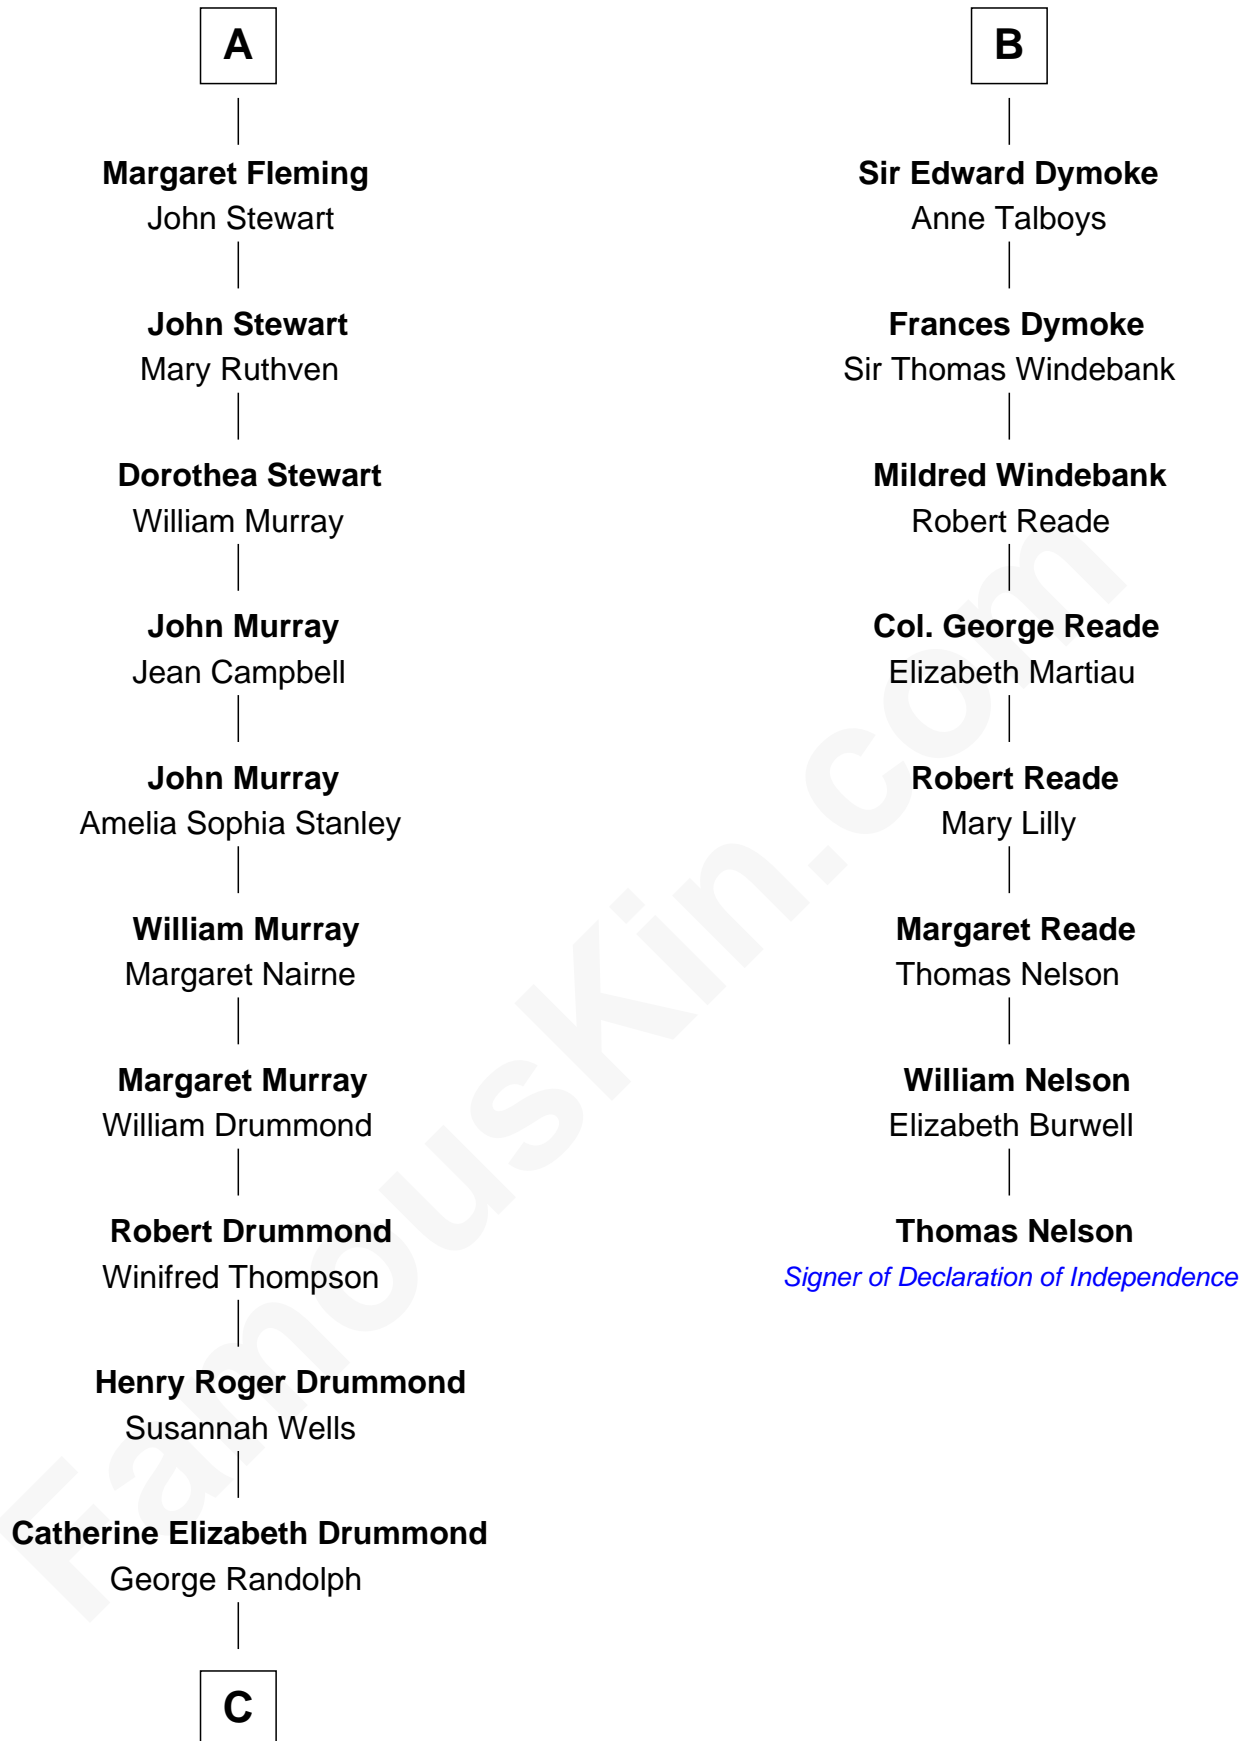

FamousKin.com Relationship Chart of

Hugh Grant
Movie Actor

14th cousin 7 times removed of

Thomas Nelson

Signer of the Declaration of Independence

C

—
Cyril Randolph

Frances Selina Hervey