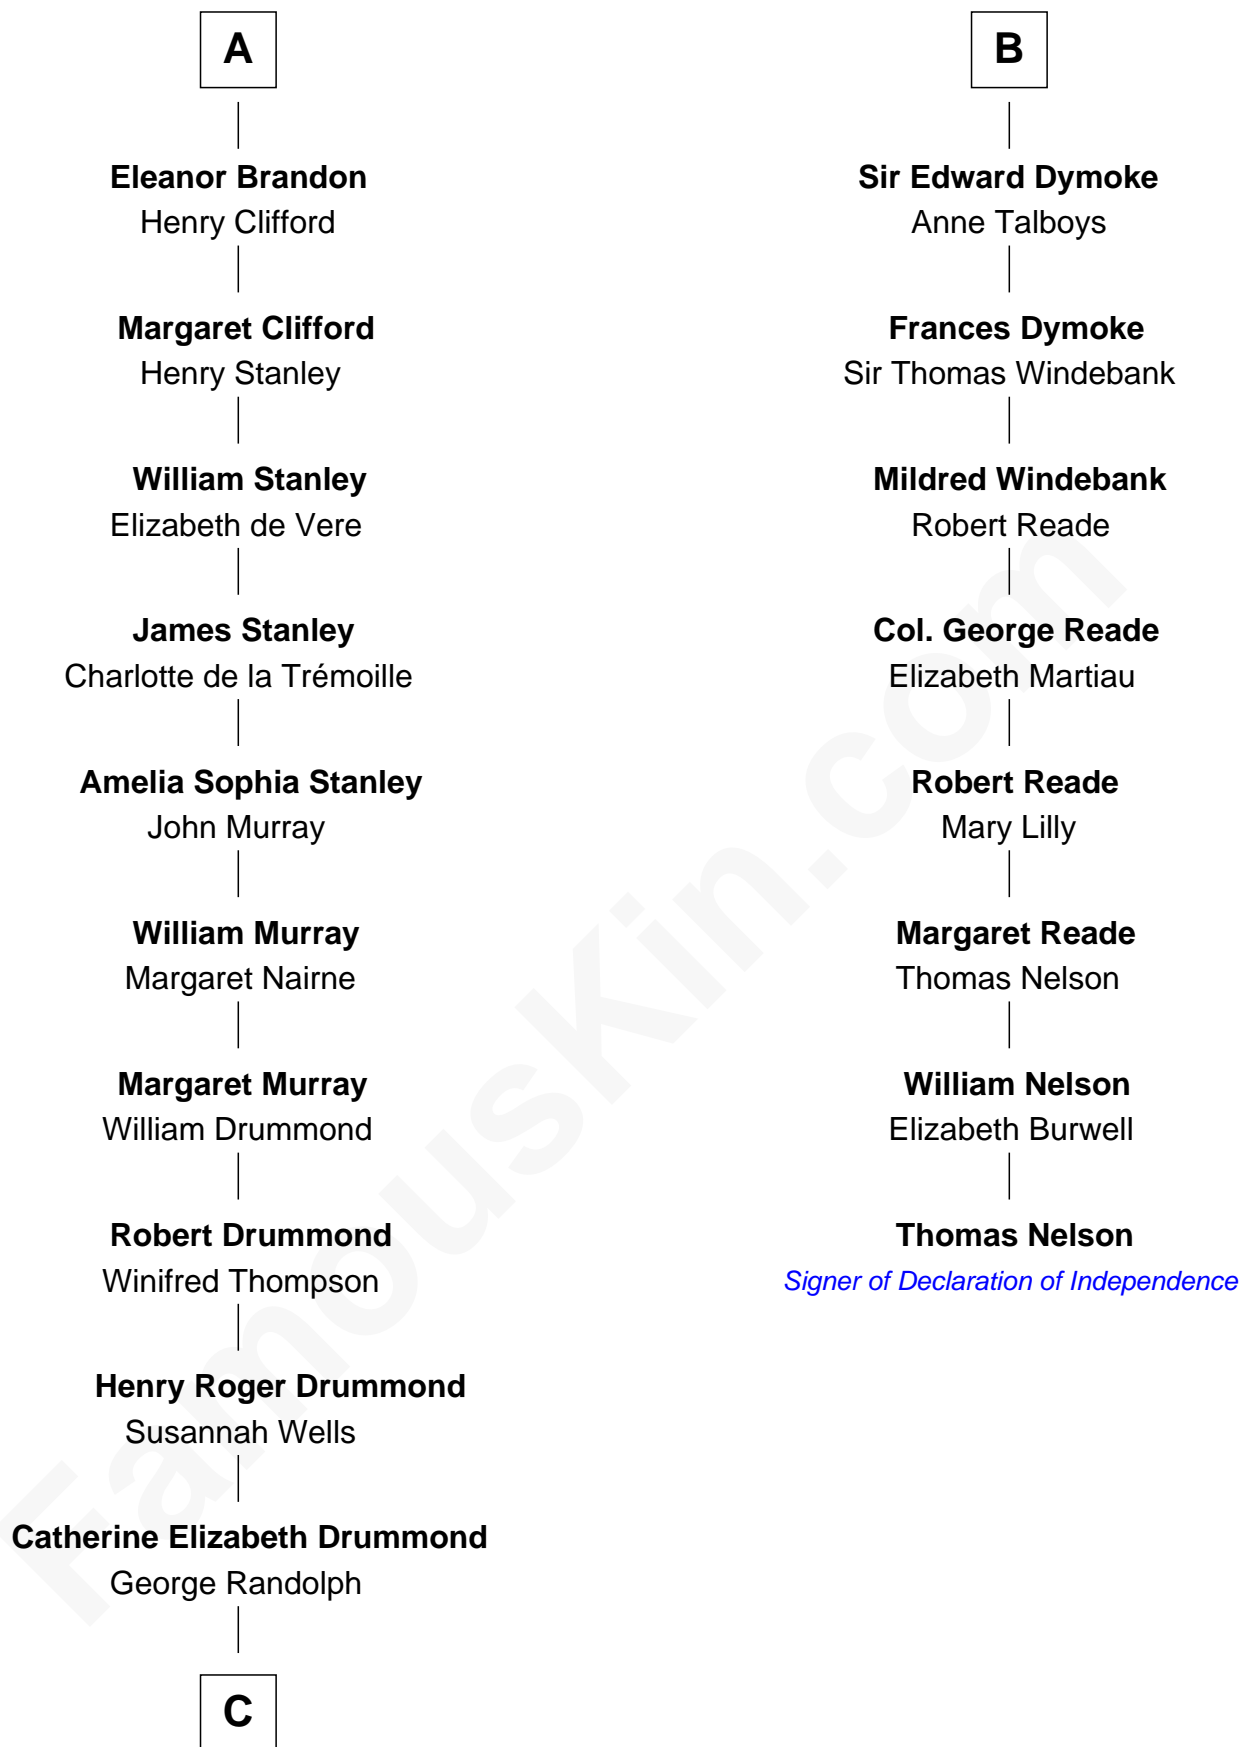

FamousKin.com Relationship Chart of

Hugh Grant
Movie Actor

14th cousin 7 times removed of

Thomas Nelson
Signer of the Declaration of Independence

C

—
Cyril Randolph

Frances Selina Hervey

—
Felton George Randolph

Emily Margaret Nepean

—
Margaret Isobel Randolph

John Cassilis MacLean

—
Fynvola Susan MacLean

James Murray Grant

—
Hugh Grant

Movie Actor

FamousKin.com