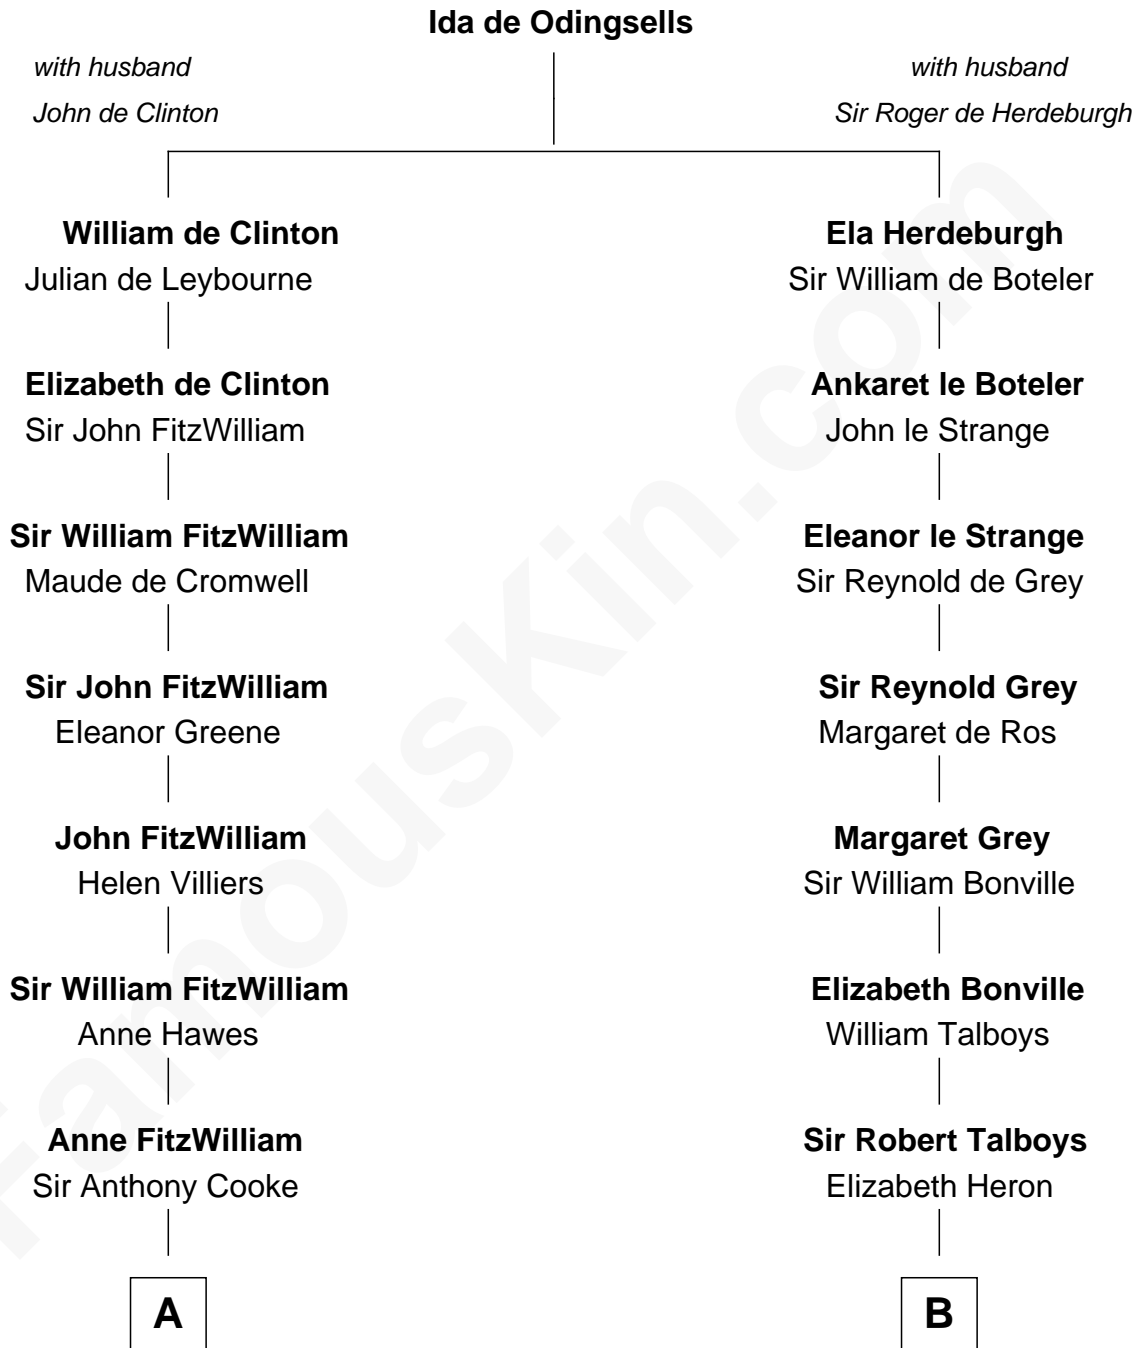

# FamousKin.com Relationship Chart of

**Hugh Grant**  
Movie Actor

15th cousin 6 times removed of

**Thomas Nelson**

Signer of the Declaration of Independence

**C**

—  
**Cyril Randolph**

Frances Selina Hervey

—  
**Felton George Randolph**

Emily Margaret Nepean

—  
**Margaret Isobel Randolph**

John Cassilis MacLean

—  
**Fynvola Susan MacLean**

James Murray Grant

—  
**Hugh Grant**

*Movie Actor*