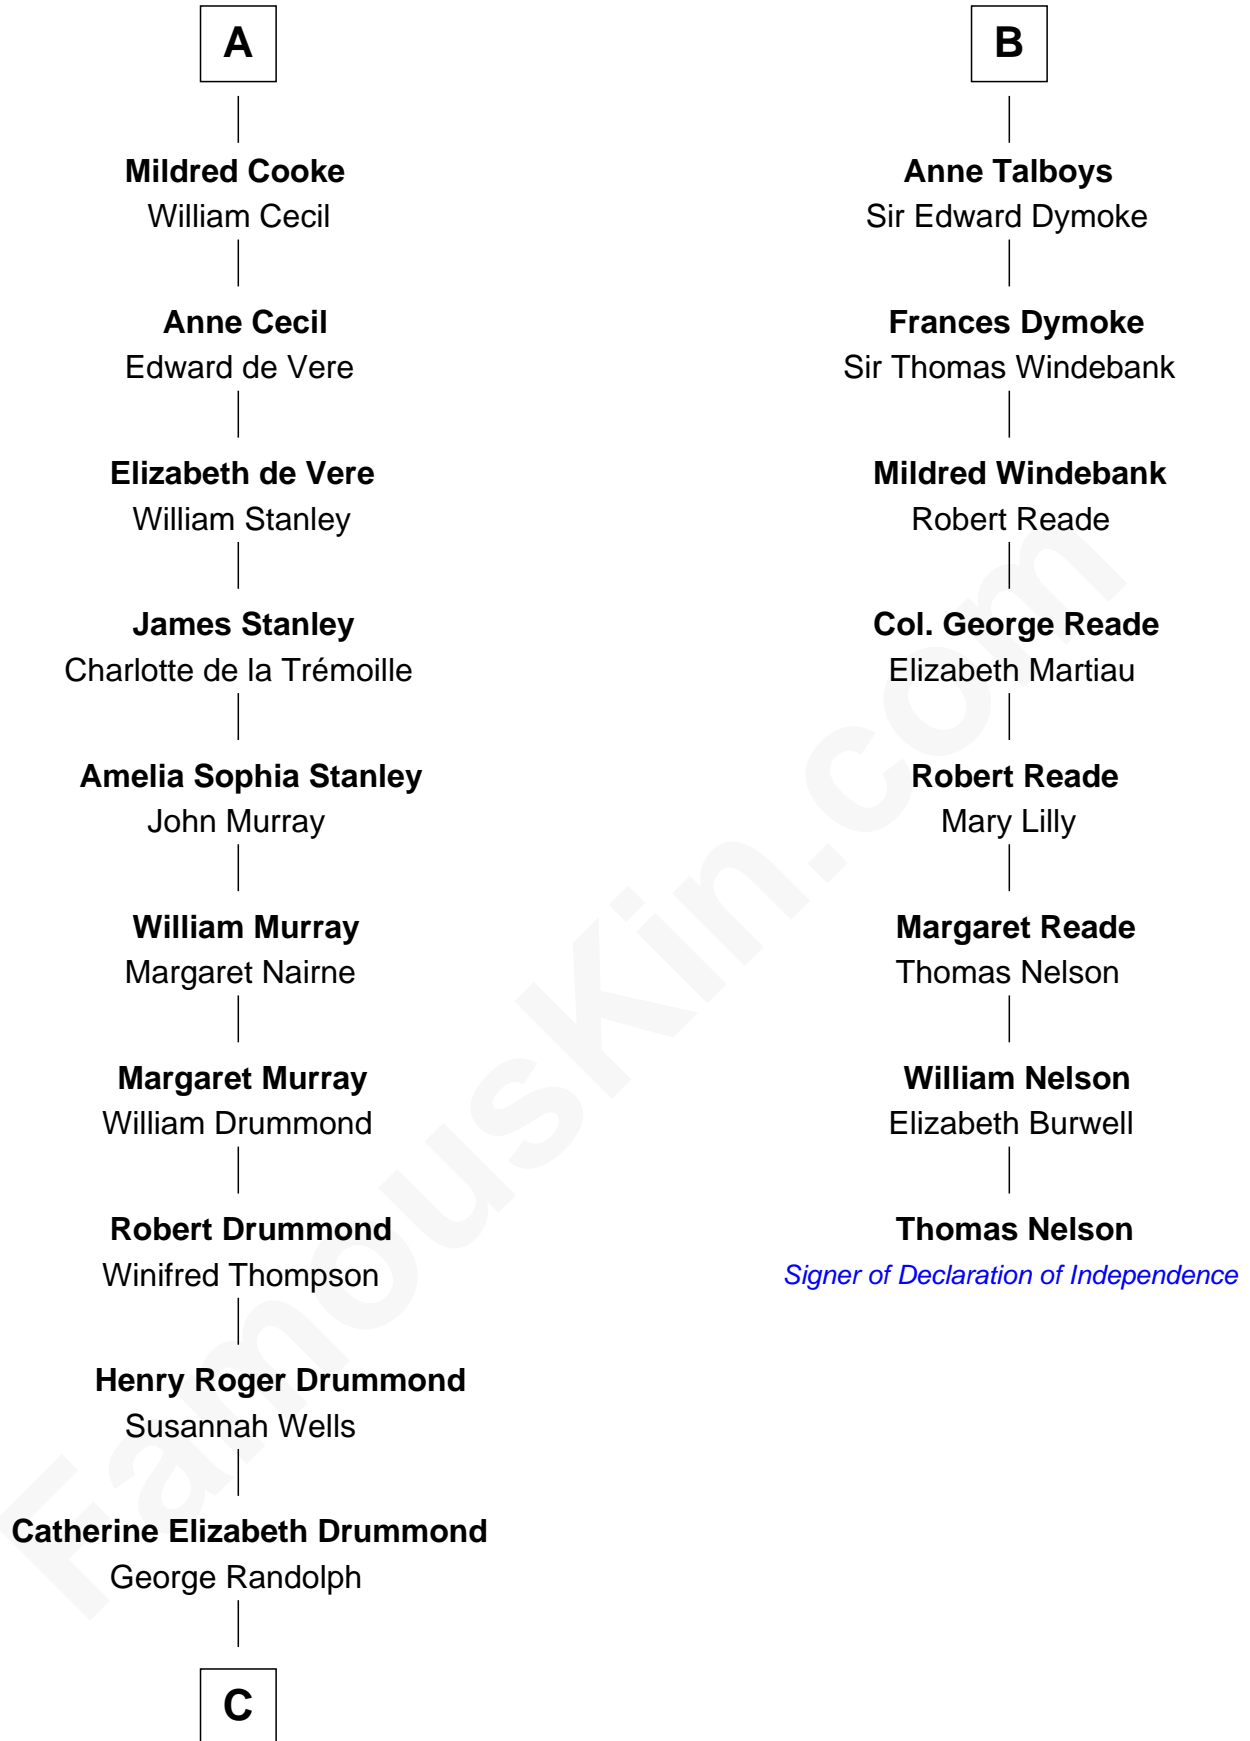

# FamousKin.com Relationship Chart of

**Hugh Grant**  
*Movie Actor*

14th cousin 7 times removed of

**Thomas Nelson**

*Signer of the Declaration of Independence*

**Eudo la Zouche**  
Milicent de Cantilupe

**Lucy Zouche**  
Thomas de Greene

**Sir Henry Greene**  
Katherine Drayton

**Sir Henry de Greene**  
Matilda de Mauduit

**Eleanor Greene**  
Sir John FitzWilliam

**John FitzWilliam**  
Helen Villiers

**Sir William FitzWilliam**  
Anne Hawes

**Anne FitzWilliam**  
Sir Anthony Cooke

**A**

**Eve la Zouche**  
Sir Maurice de Berkeley

**Thomas de Berkeley**  
Katherine de Clyvedon

**Sir John Berkeley**  
Elizabeth Betteshorne

**Eleanor Berkeley**  
Sir Richard Poynings

**Eleanor Poynings**  
Sir Henry Percy

**Margaret Percy**  
Sir William Gascoigne

**Elizabeth Gascoigne**  
Sir George Talboys

**B**

**C**

—  
**Cyril Randolph**

Frances Selina Hervey

—  
**Felton George Randolph**