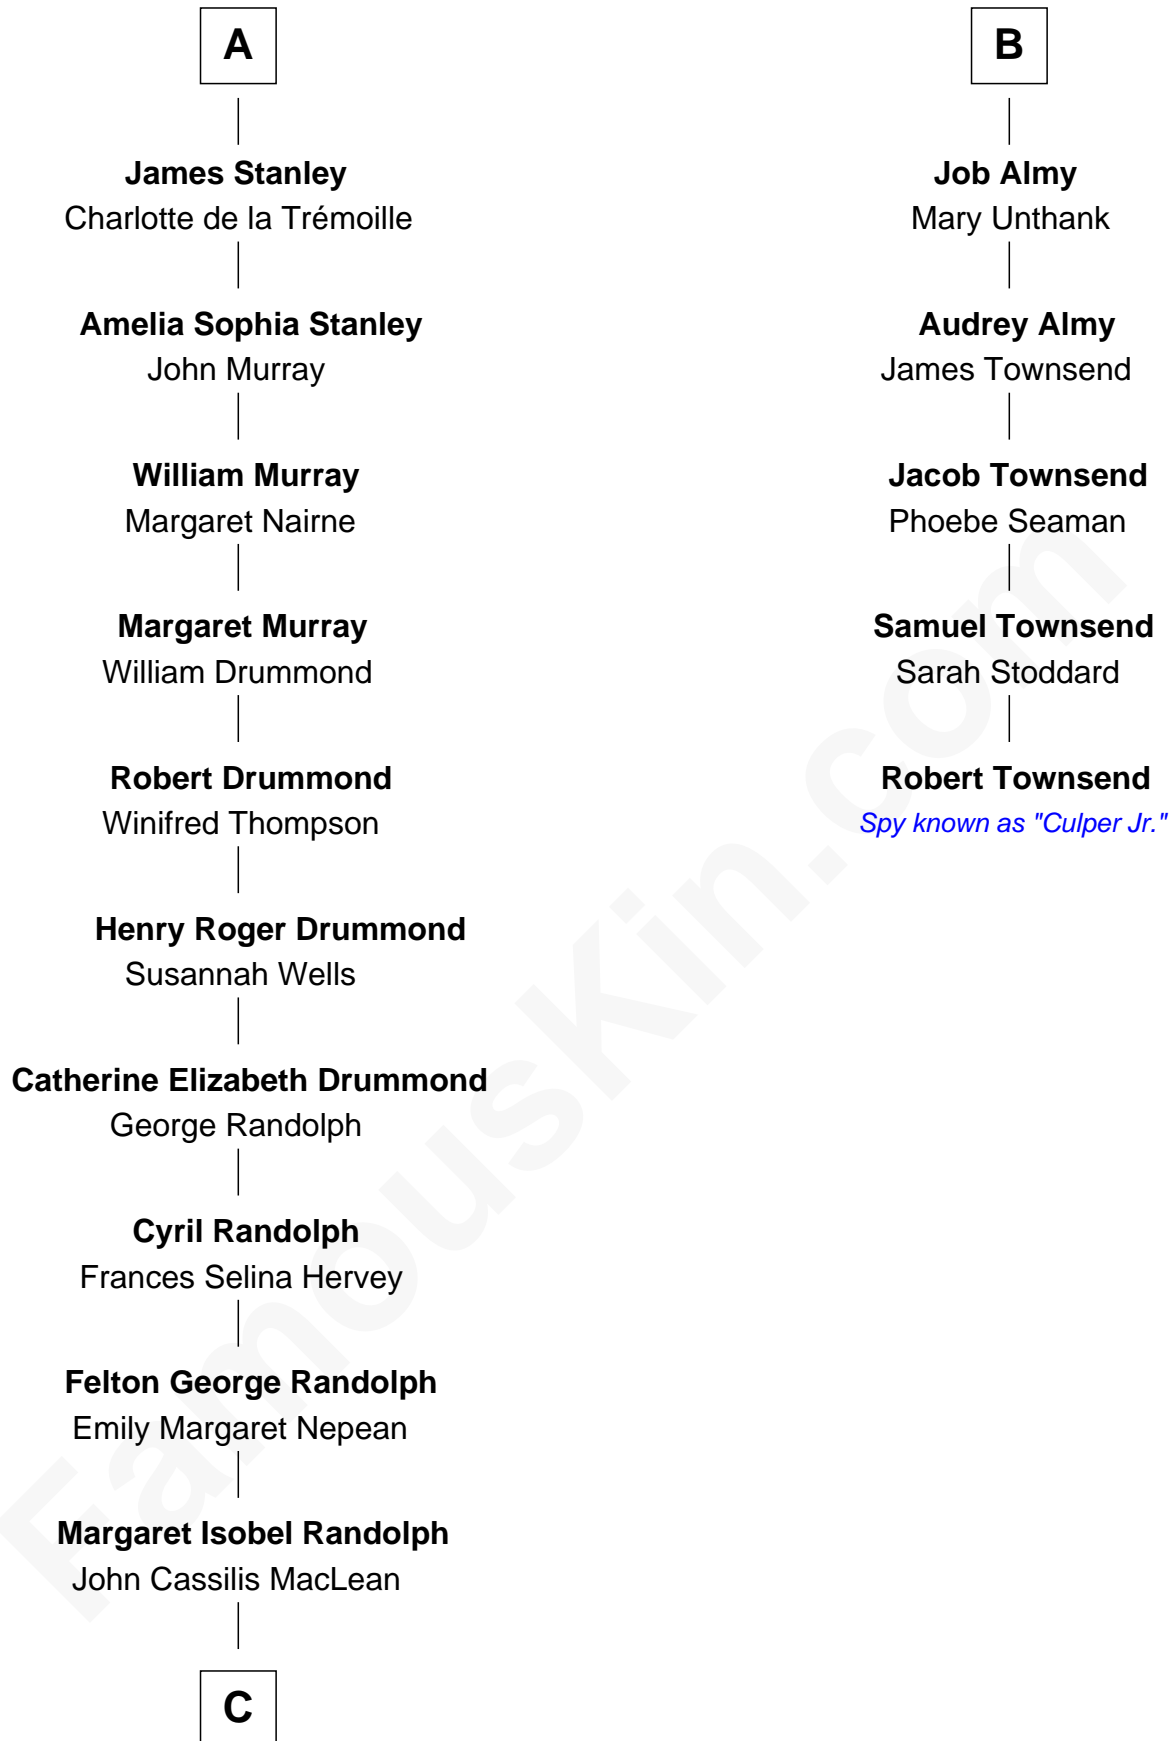

# FamousKin.com Relationship Chart of

**Hugh Grant**

*Movie Actor*

11th cousin 7 times removed of

**Robert Townsend**

*Member of the Culper Spy Ring during the American Revolution*

**C**

—  
**Fynvola Susan MacLean**

James Murray Grant

—  
**Hugh Grant**

*Movie Actor*

FamousKin.com