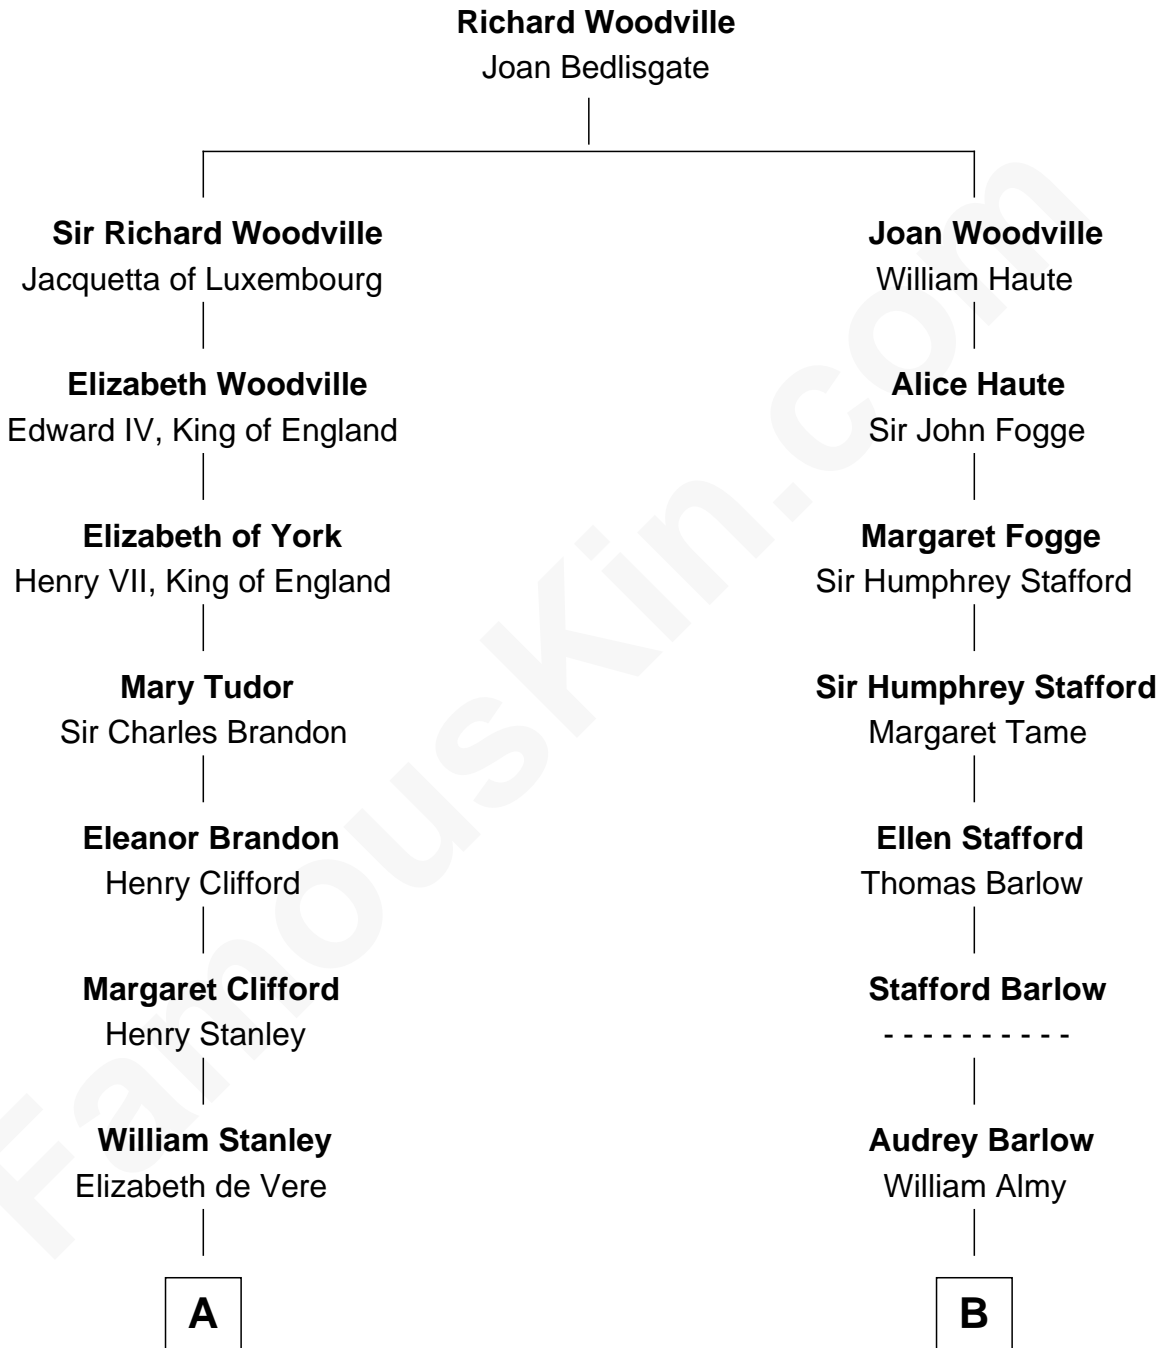

# FamousKin.com Relationship Chart of

**Hugh Grant**

*Movie Actor*

11th cousin 7 times removed of

**Robert Townsend**

*Member of the Culper Spy Ring during the American Revolution*

**C**

—  
**Fynvola Susan MacLean**

James Murray Grant

—  
**Hugh Grant**

*Movie Actor*

FamousKin.com