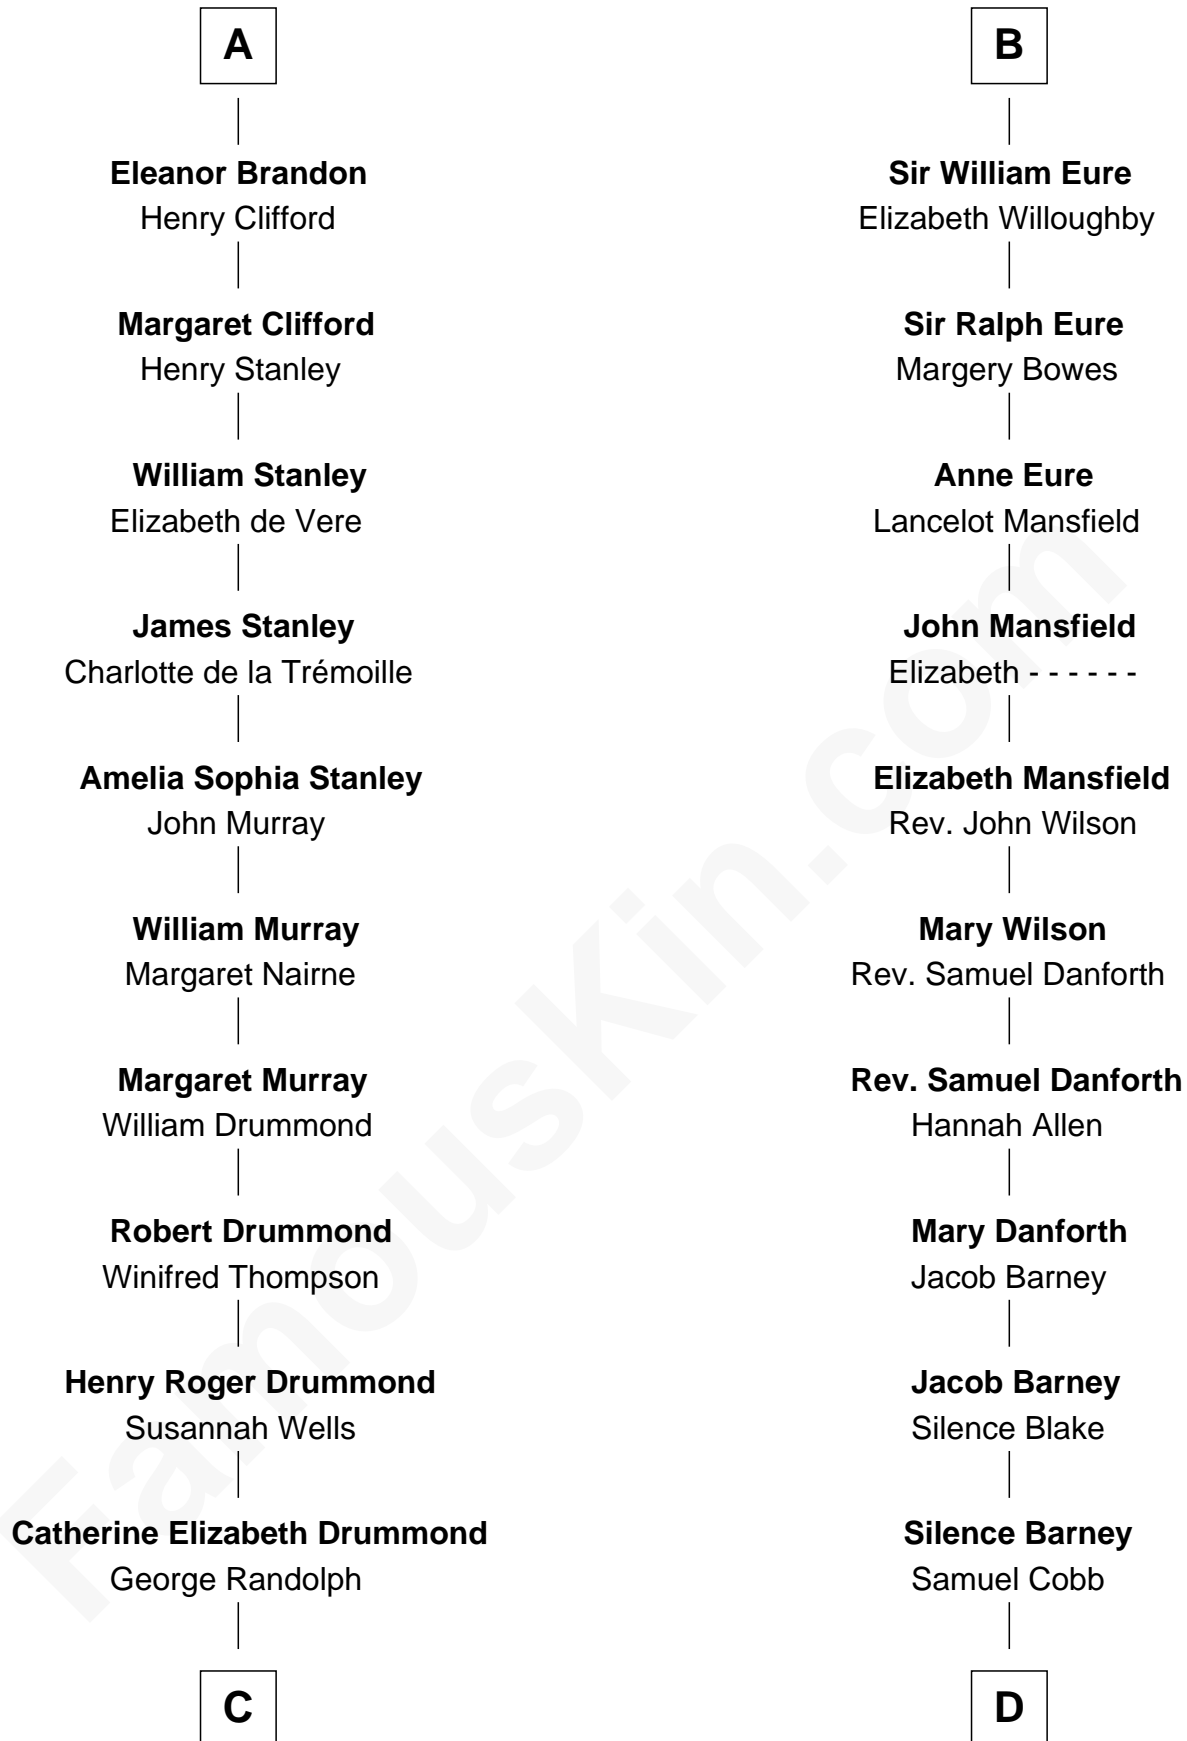

FamousKin.com Relationship Chart of

Hugh Grant

Movie Actor

21st cousin of

Sandra Day O'Connor

First Female U.S. Supreme Court Justice

C

Cyril Randolph
Frances Selina Hervey

Felton George Randolph
Emily Margaret Nepean

Margaret Isobel Randolph
John Cassilis MacLean

Fynvola Susan MacLean
James Murray Grant

Hugh Grant
Movie Actor

D

Lettice Carlyle Cobb
Luke Day

Hollis Day
Eliza L. Flanders