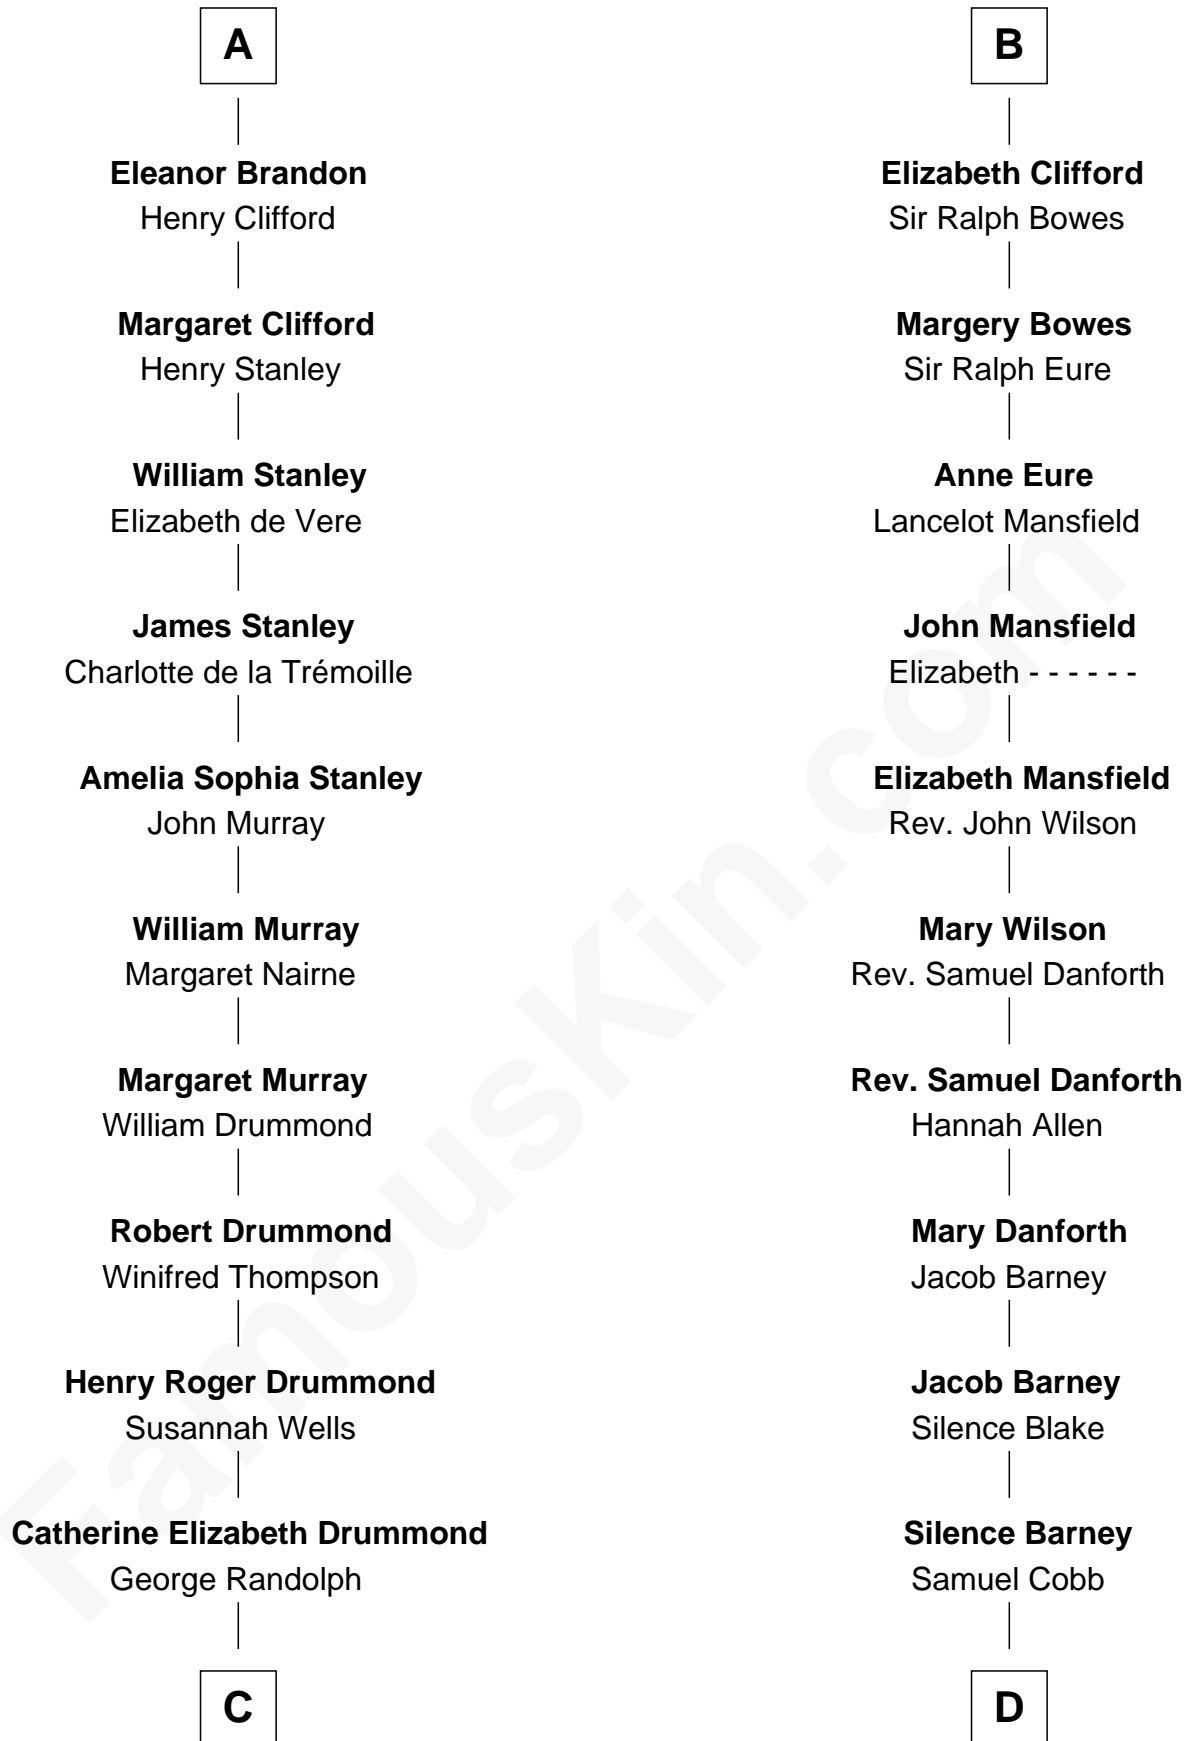

FamousKin.com Relationship Chart of

Hugh Grant
Movie Actor

21st cousin of

Sandra Day O'Connor

First Female U.S. Supreme Court Justice

C

Cyril Randolph
Frances Selina Hervey

Felton George Randolph
Emily Margaret Nepean