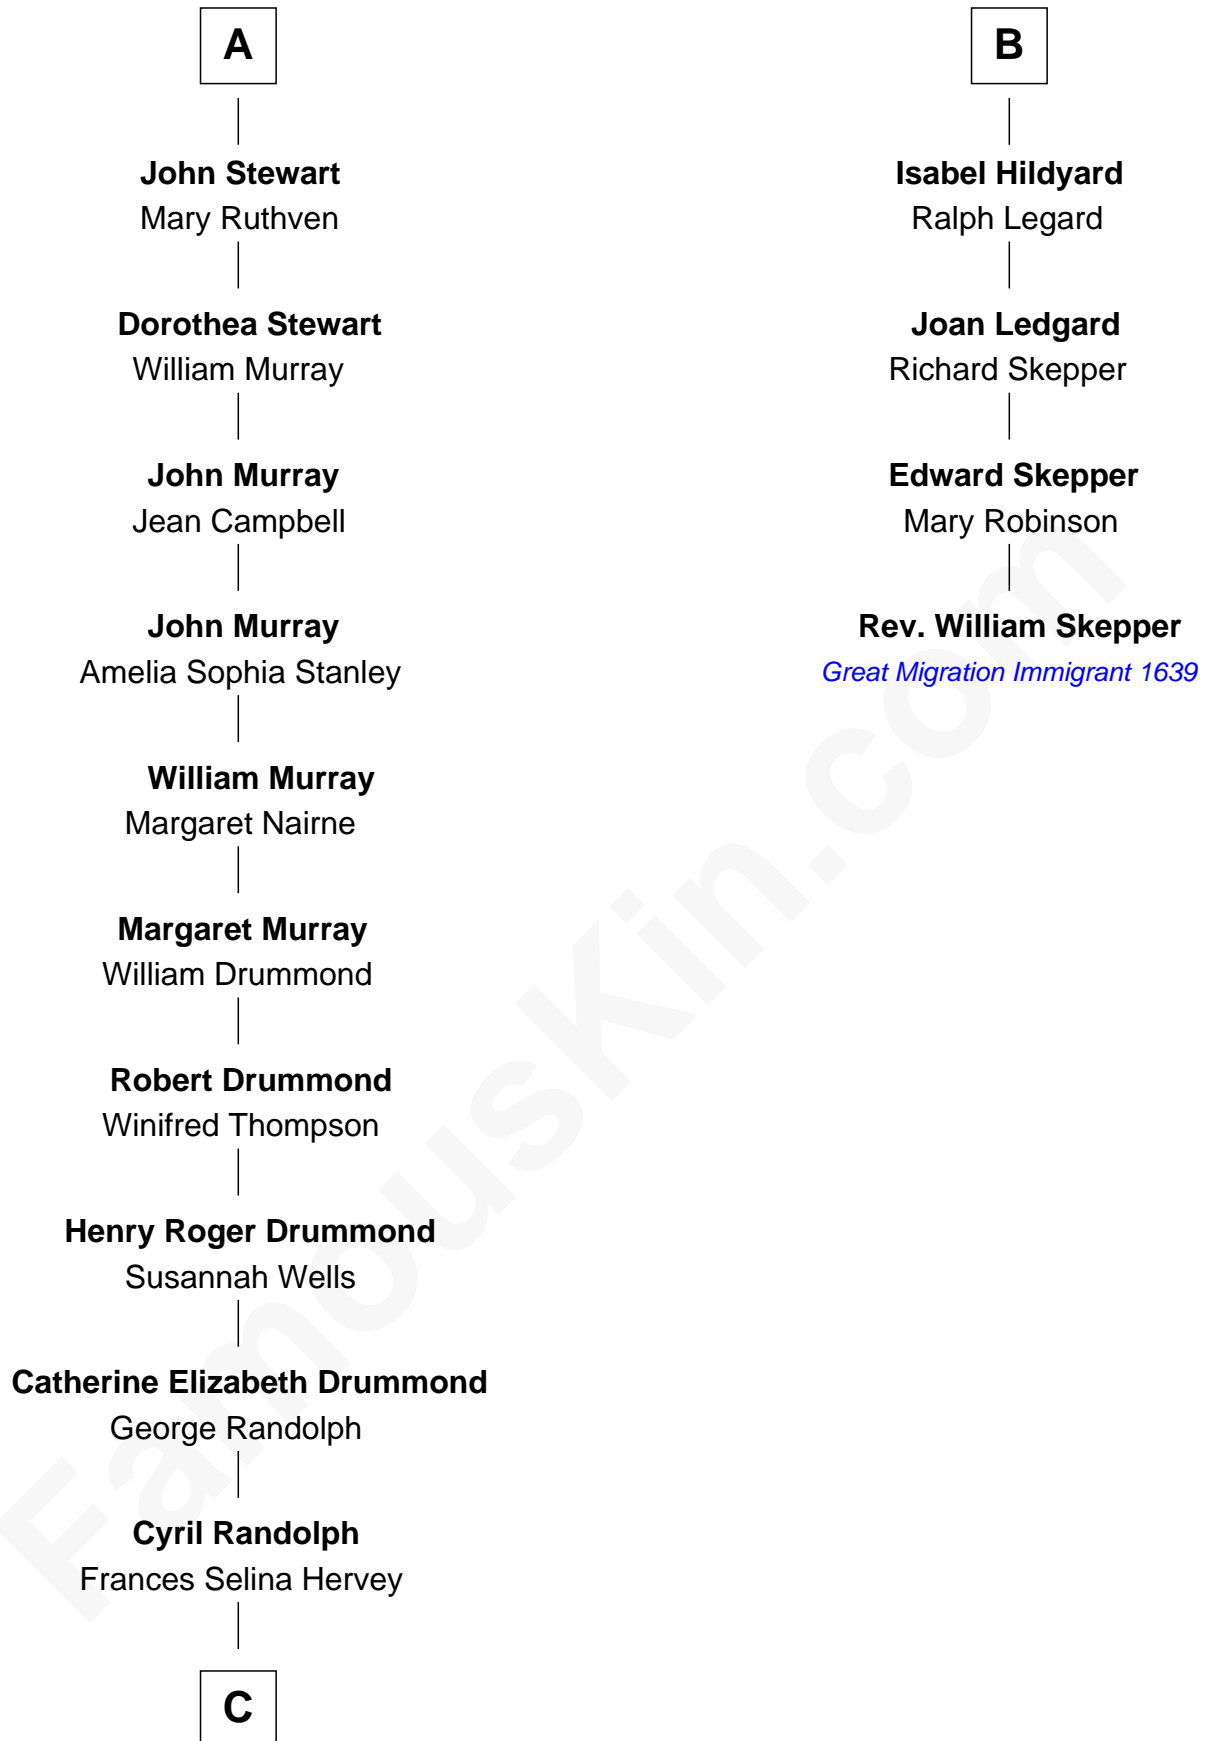

**FamousKin.com**  
**Relationship Chart of**  
**Hugh Grant**  
*Movie Actor*

10th cousin 10 times removed of

**Rev. William Skepper**  
*(c1597 - c1650) Great Migration Immigrant 1639*

**Edward III, King of England**  
 Philippa of Hainault

**C**

—  
**Felton George Randolph**

Emily Margaret Nepean

—  
**Margaret Isobel Randolph**

John Cassilis MacLean

—  
**Fynvola Susan MacLean**

James Murray Grant

—  
**Hugh Grant**