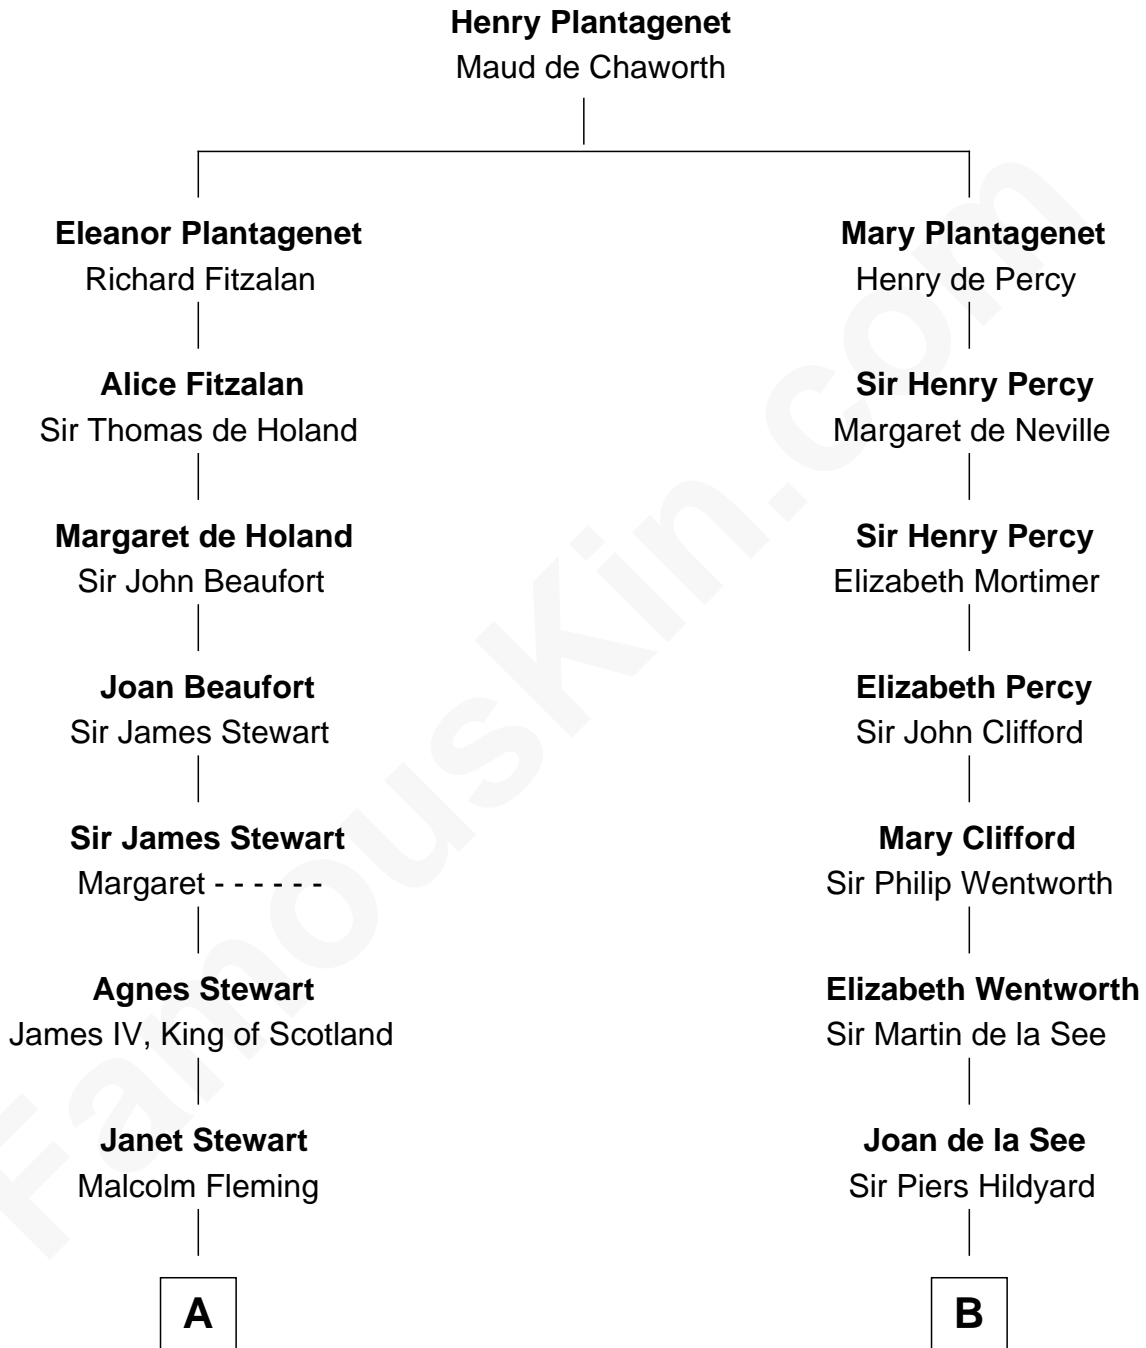

FamousKin.com Relationship Chart of

Hugh Grant

Movie Actor

10th cousin 11 times removed of

Rev. William Skepper

(c1597 - c1650) Great Migration Immigrant 1639

C

—
Cyril Randolph

Frances Selina Hervey

—
Felton George Randolph

Emily Margaret Nepean

—
Margaret Isobel Randolph

John Cassilis MacLean

—
Fynvola Susan MacLean

James Murray Grant

—
Hugh Grant