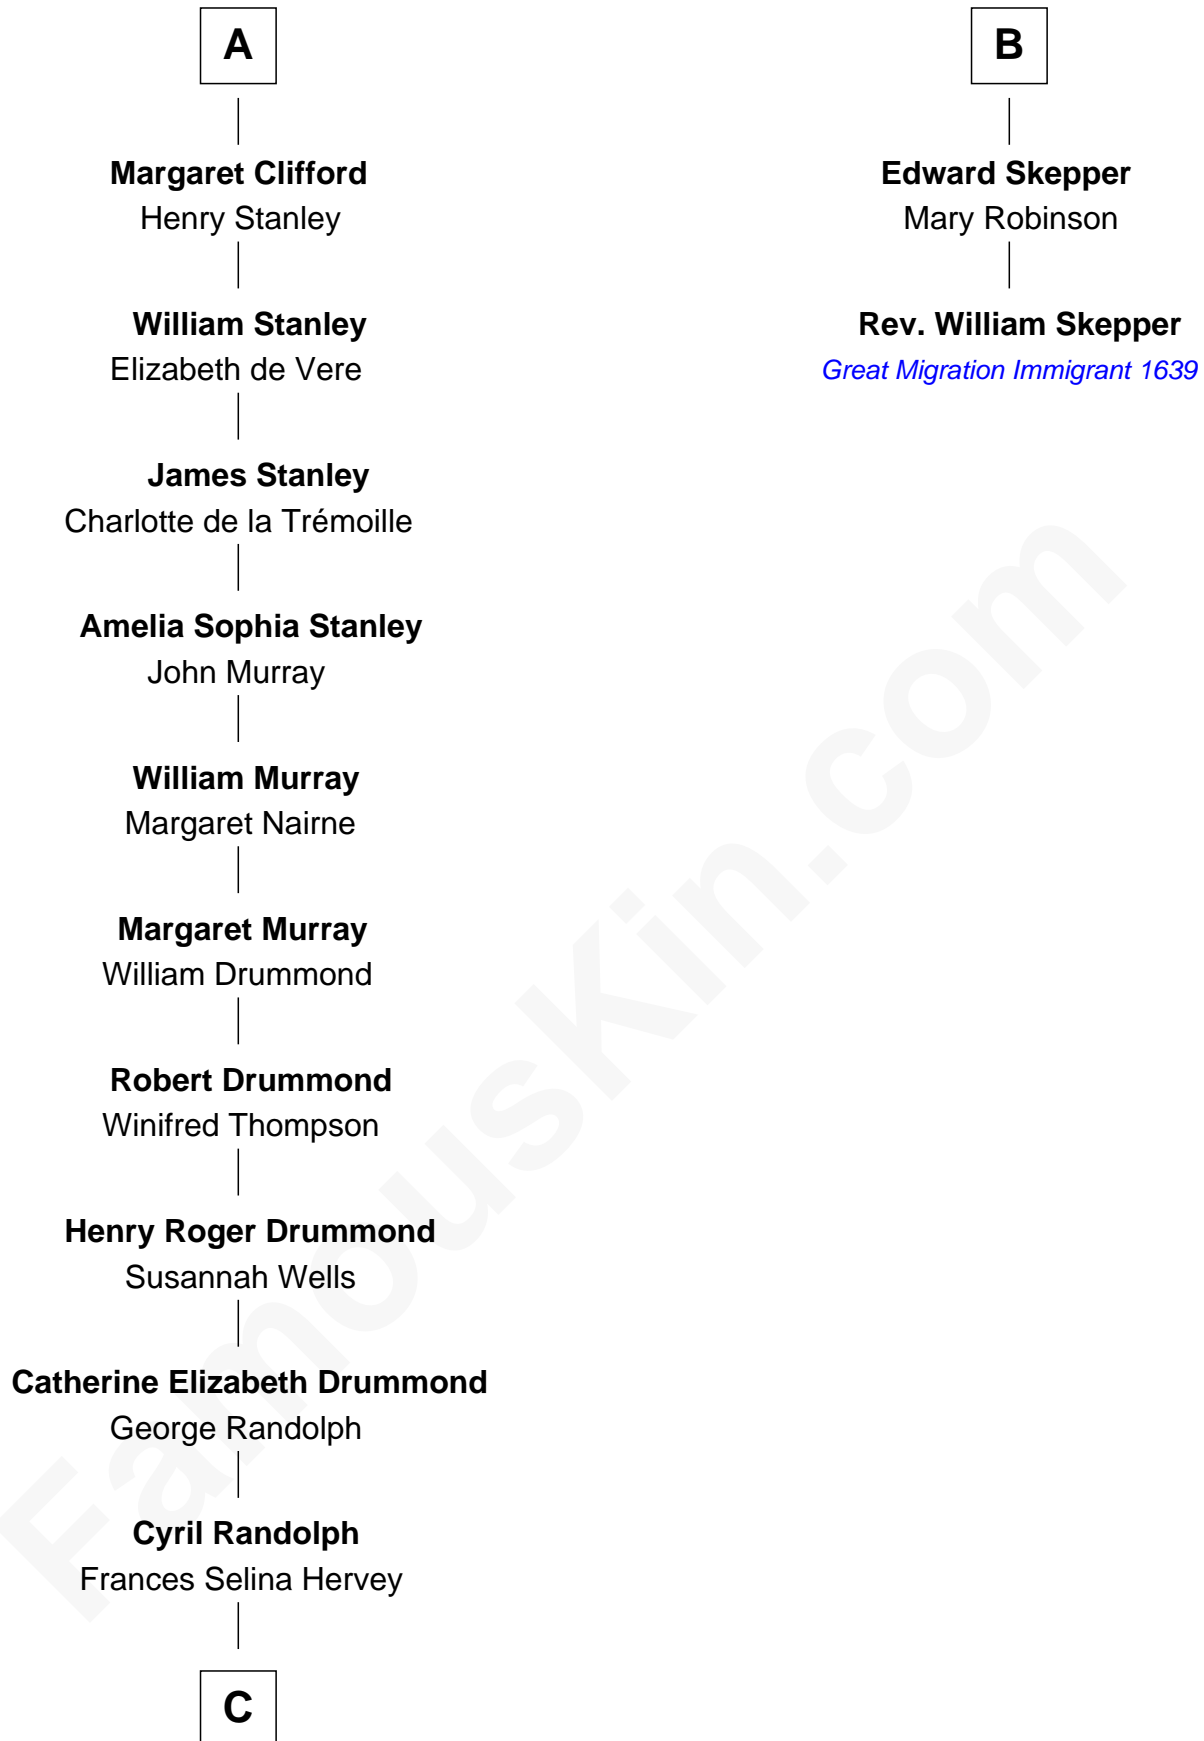

**FamousKin.com**  
**Relationship Chart of**  
**Hugh Grant**  
*Movie Actor*

8th cousin 12 times removed of

**Rev. William Skepper**  
*(c1597 - c1650) Great Migration Immigrant 1639*

**C**

—  
**Felton George Randolph**

Emily Margaret Nepean

—  
**Margaret Isobel Randolph**

John Cassilis MacLean

—  
**Fynvola Susan MacLean**

James Murray Grant

—  
**Hugh Grant**

*Movie Actor*

FamousKin.com