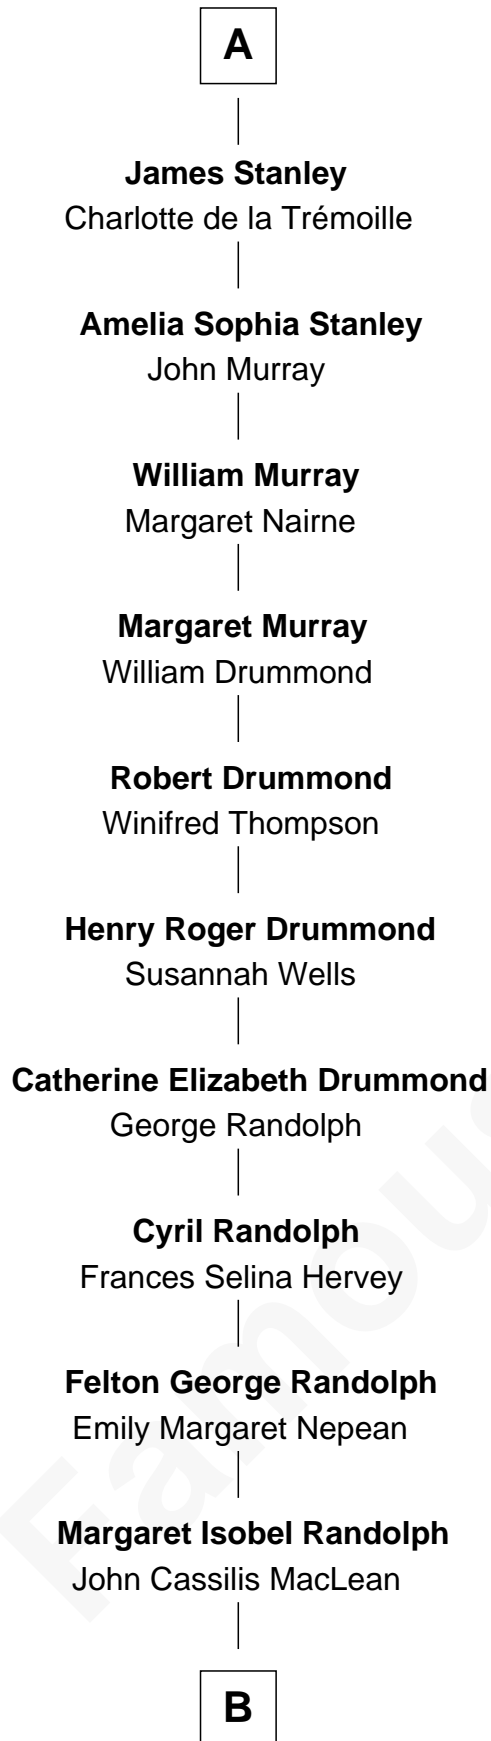

FamousKin.com Relationship Chart of

Hugh Grant

Movie Actor

6th cousin 12 times removed of

Rev. William Skepper

(c1597 - c1650) Great Migration Immigrant 1639

Sir John Clifford

Elizabeth Percy

Henry Clifford

Eleanor Brandon

Margaret Clifford

Henry Stanley

William Stanley

Elizabeth de Vere

A

Mary Clifford

Sir Philip Wentworth

Elizabeth Wentworth

Sir Martin de la See

Joan de la See

Sir Piers Hildyard

Isabel Hildyard

Ralph Legard

Joan Ledgard

Richard Skepper

Edward Skepper

Mary Robinson

Rev. William Skepper

Great Migration Immigrant 1639

B

—
Fynvola Susan MacLean

James Murray Grant