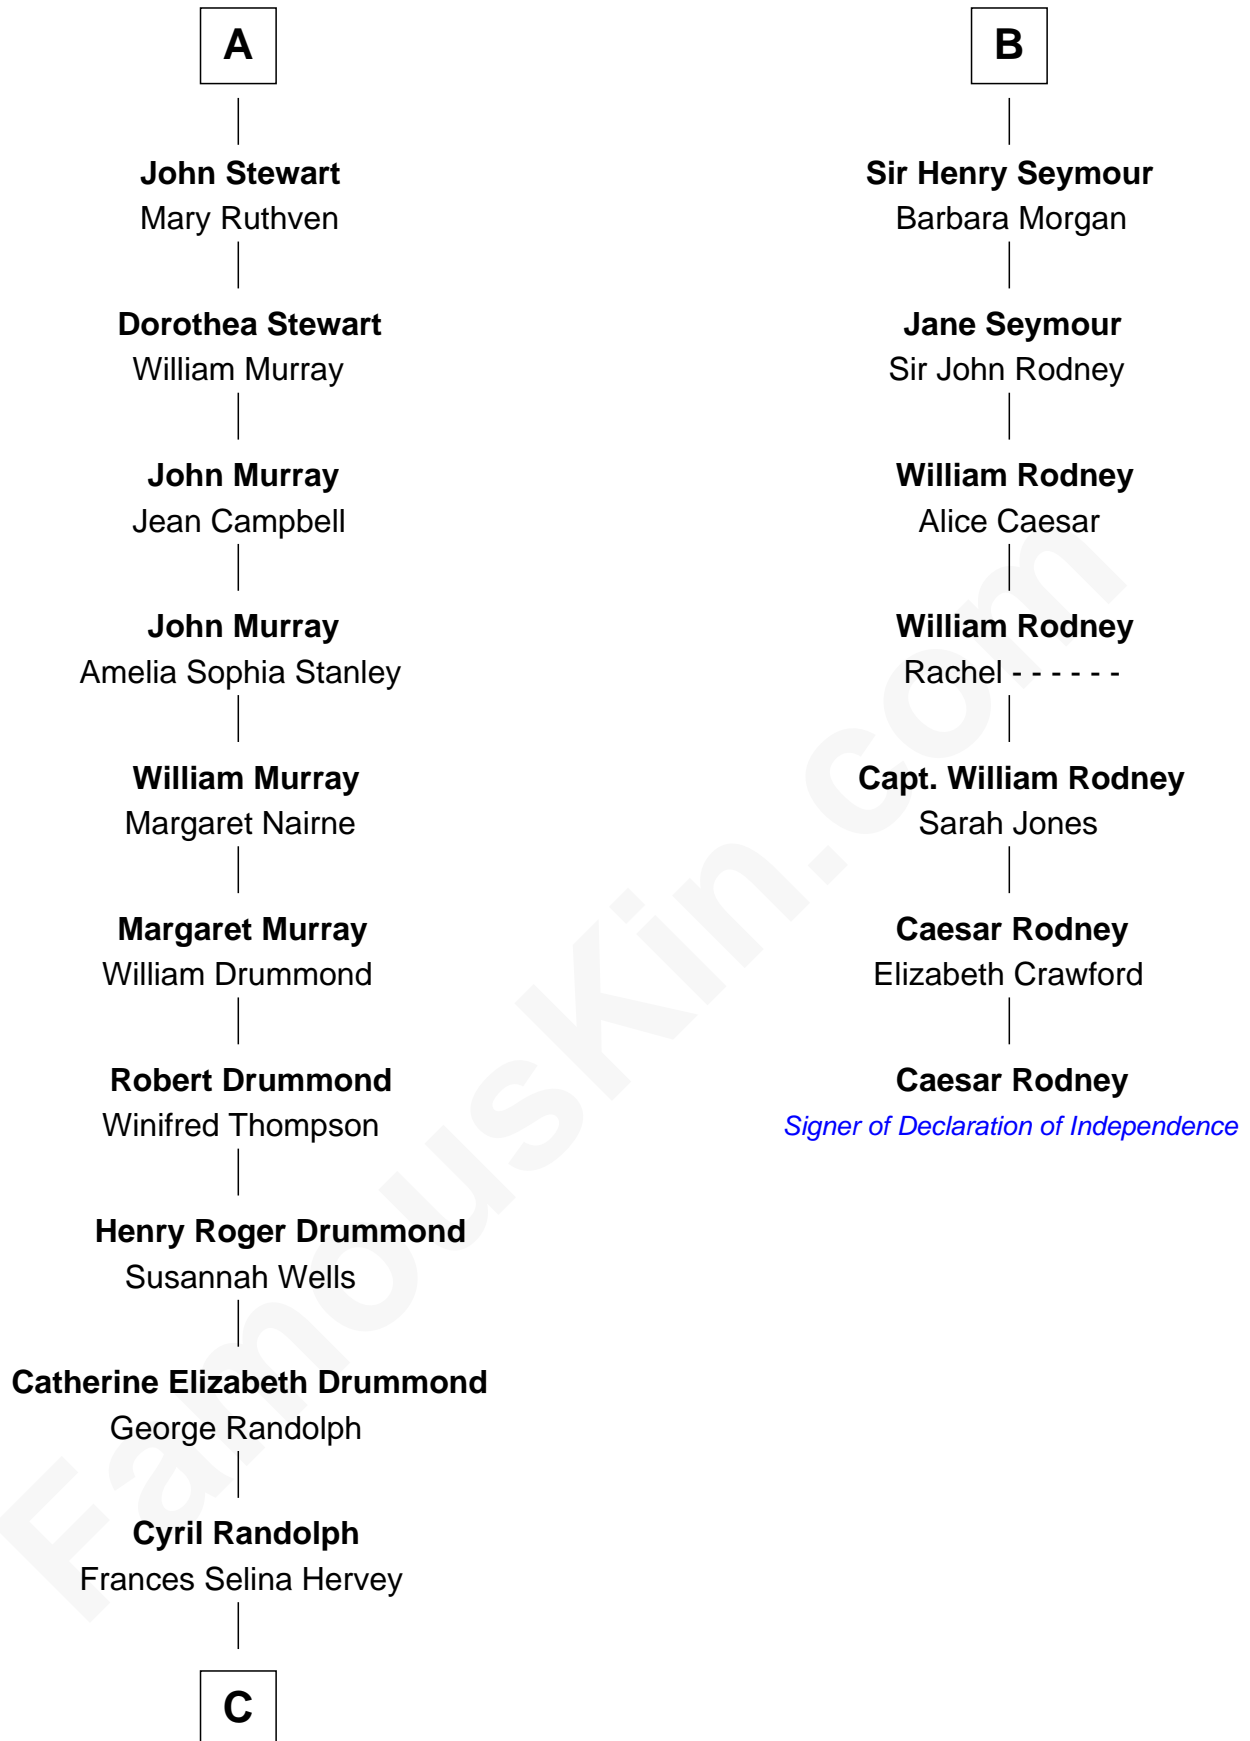

# FamousKin.com Relationship Chart of

**Hugh Grant**  
*Movie Actor*

13th cousin 7 times removed of

**Caesar Rodney**

*Signer of the Declaration of Independence*

**Edward III, King of England**

Philippa of Hainault

**C**

—  
**Felton George Randolph**

Emily Margaret Nepean

—  
**Margaret Isobel Randolph**

John Cassilis MacLean

—  
**Fynvola Susan MacLean**

James Murray Grant

—  
**Hugh Grant**