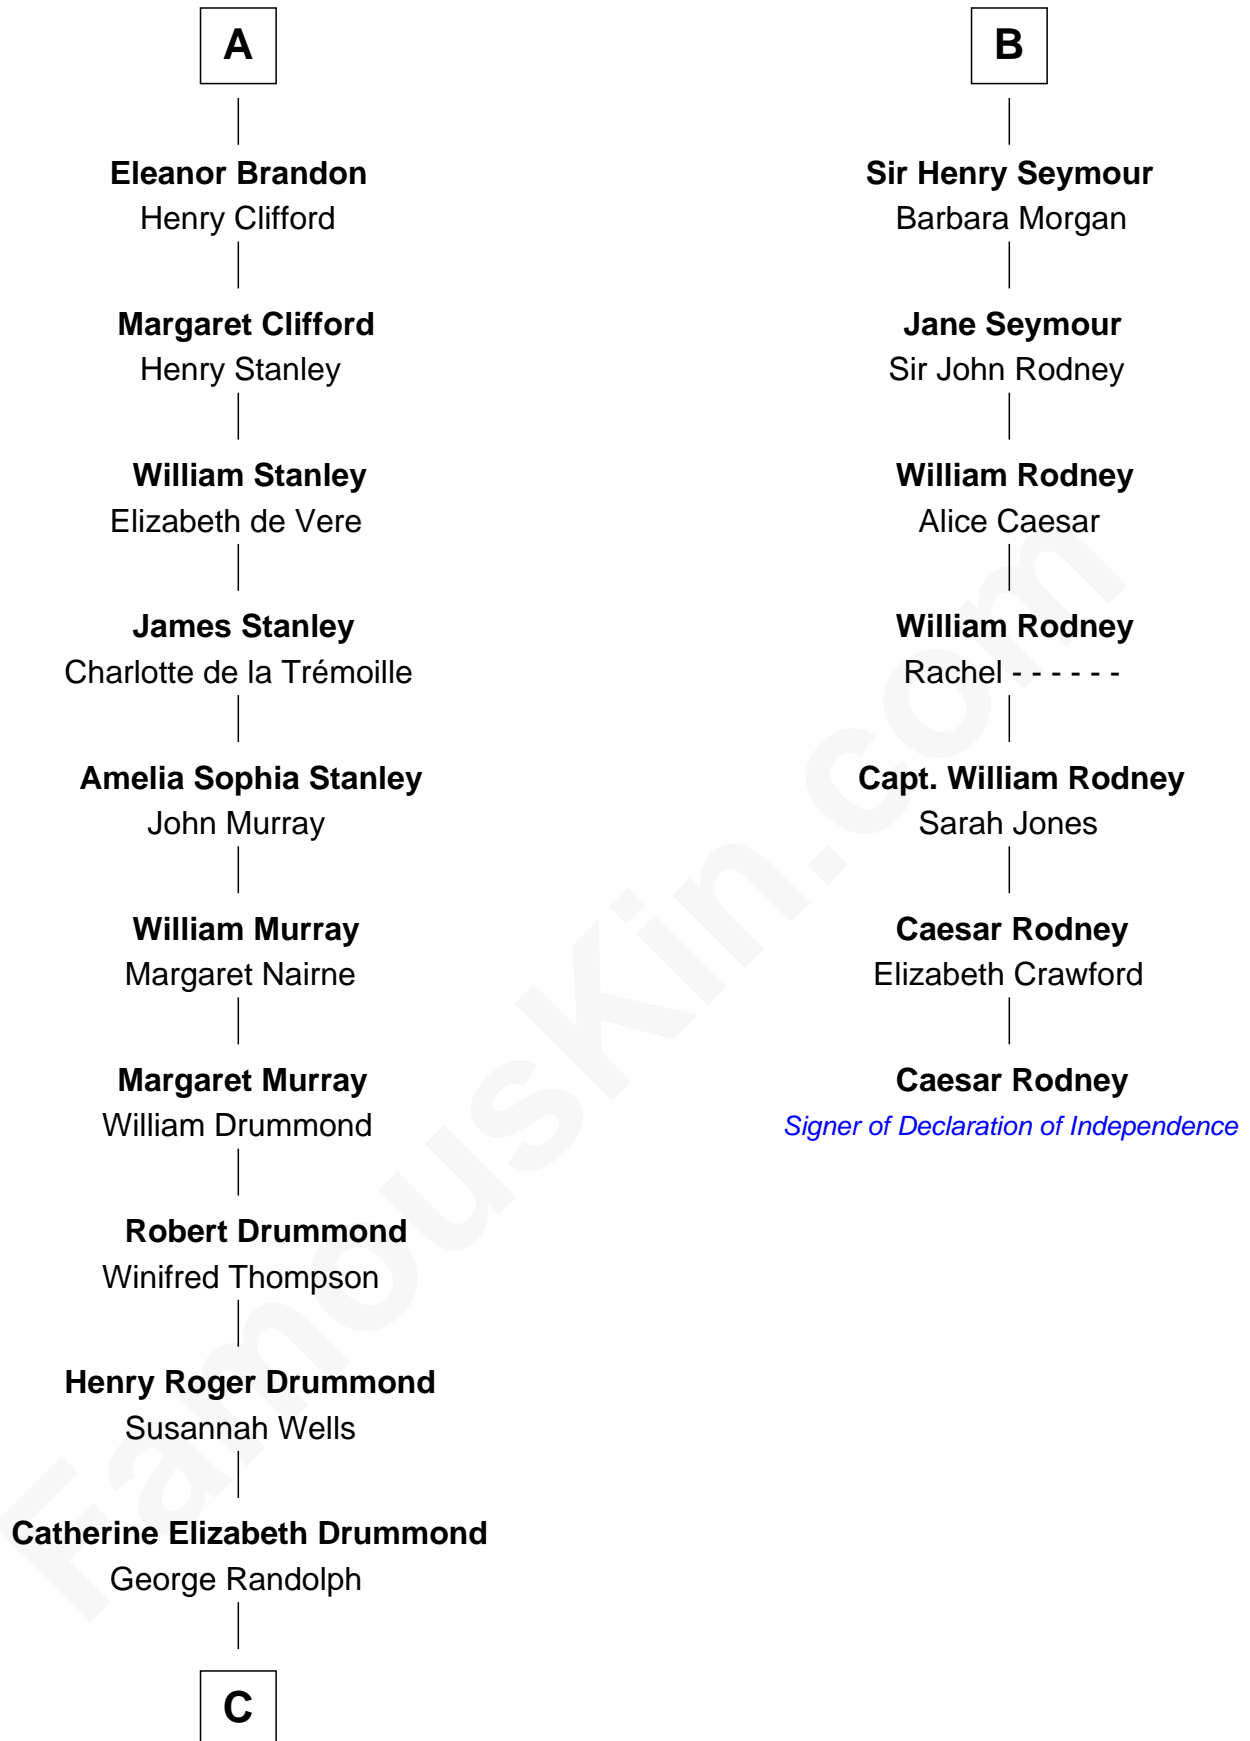

FamousKin.com Relationship Chart of

Hugh Grant
Movie Actor

13th cousin 8 times removed of

Caesar Rodney

Signer of the Declaration of Independence

C

—
Cyril Randolph

Frances Selina Hervey

—
Felton George Randolph

Emily Margaret Nepean

—
Margaret Isobel Randolph

John Cassilis MacLean

—
Fynvola Susan MacLean

James Murray Grant

—
Hugh Grant

Movie Actor