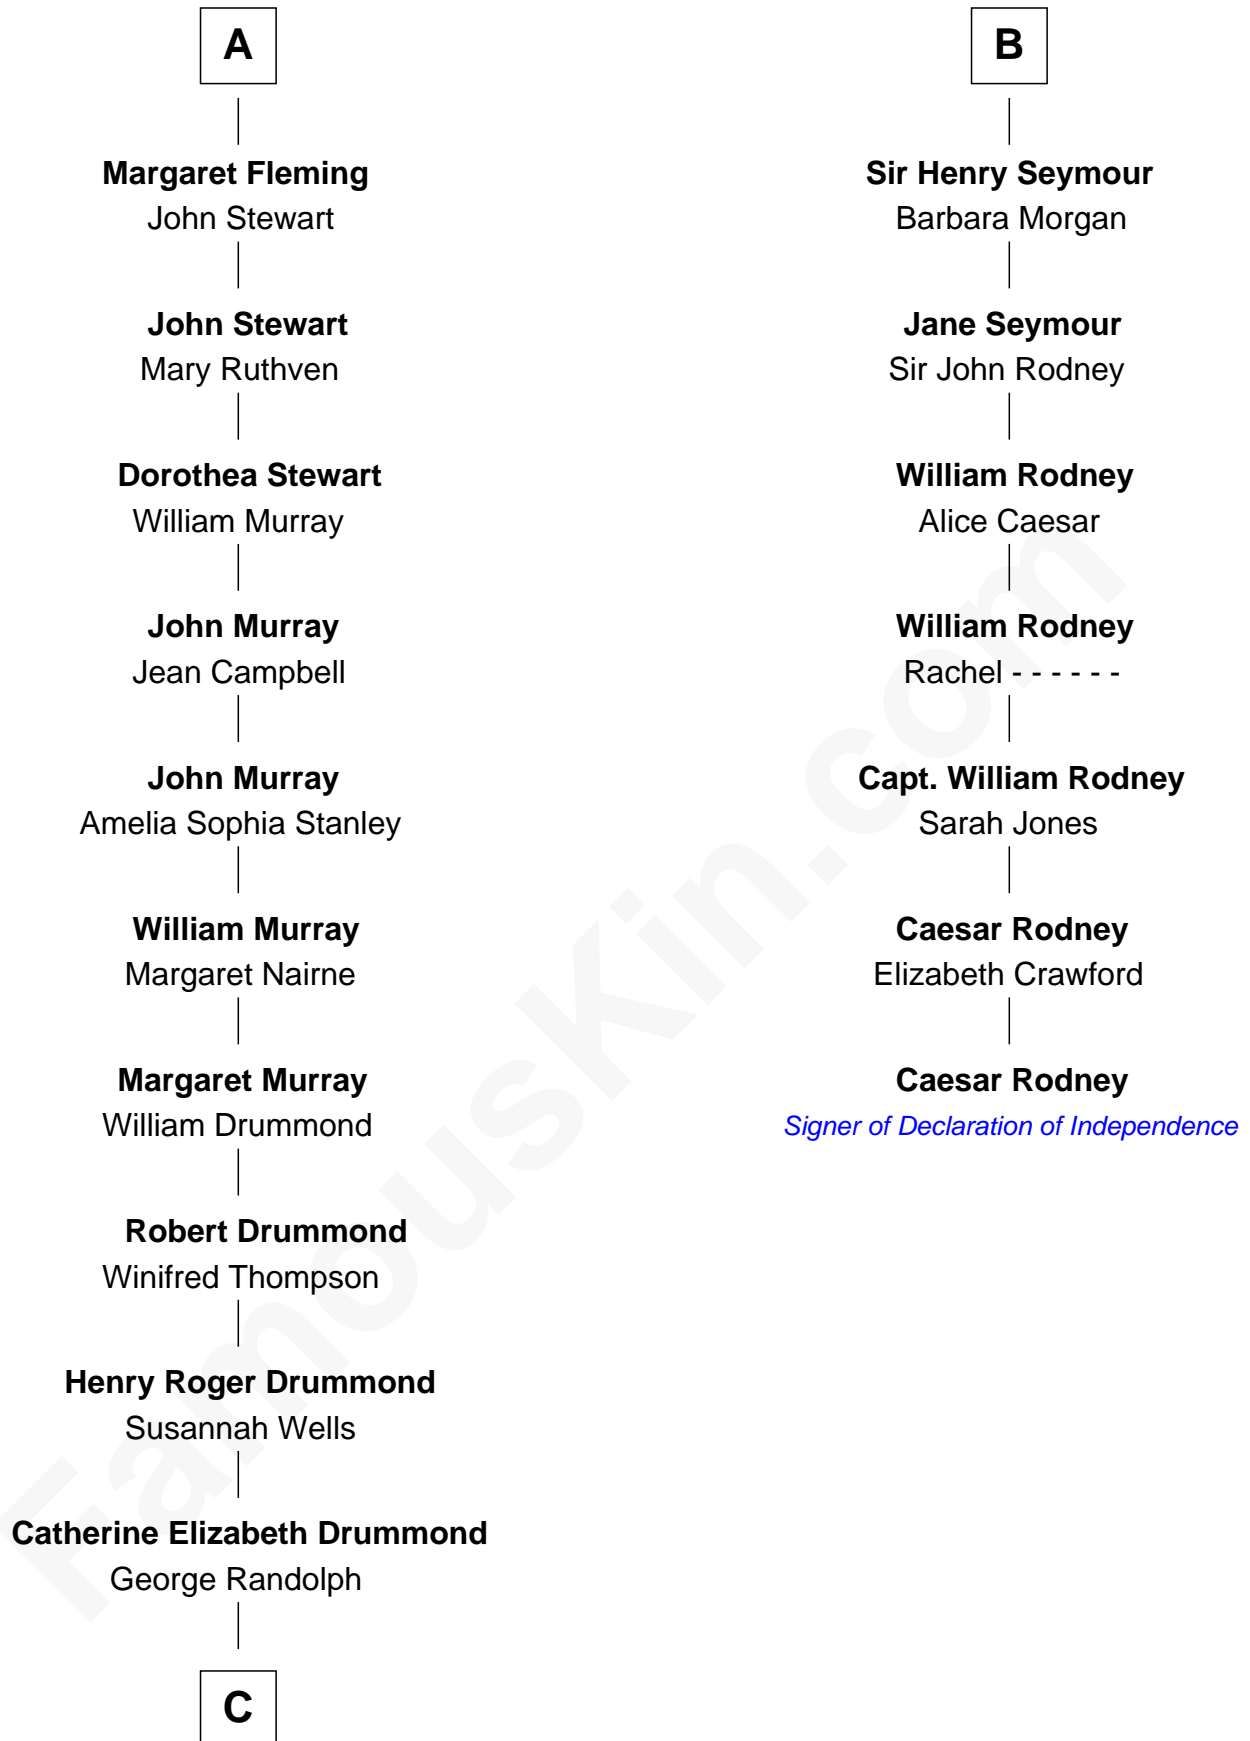

# FamousKin.com Relationship Chart of

**Hugh Grant**

*Movie Actor*

13th cousin 8 times removed of

**Caesar Rodney**

*Signer of the Declaration of Independence*

**Henry Plantagenet**

Maud de Chaworth

Henry de Percy

**Sir Henry Percy**

Margaret de Neville

**Sir Henry Percy**

Elizabeth Mortimer

**Elizabeth Percy**

Sir John Clifford

**Mary Clifford**

Sir Philip Wentworth

**Sir Henry Wentworth**

Anne Say

**Margery Wentworth**

Sir John Seymour

**B**

**C**

—  
**Cyril Randolph**

Frances Selina Hervey

—  
**Felton George Randolph**

Emily Margaret Nepean

—  
**Margaret Isobel Randolph**

John Cassilis MacLean

—  
**Fynvola Susan MacLean**

James Murray Grant

—  
**Hugh Grant**