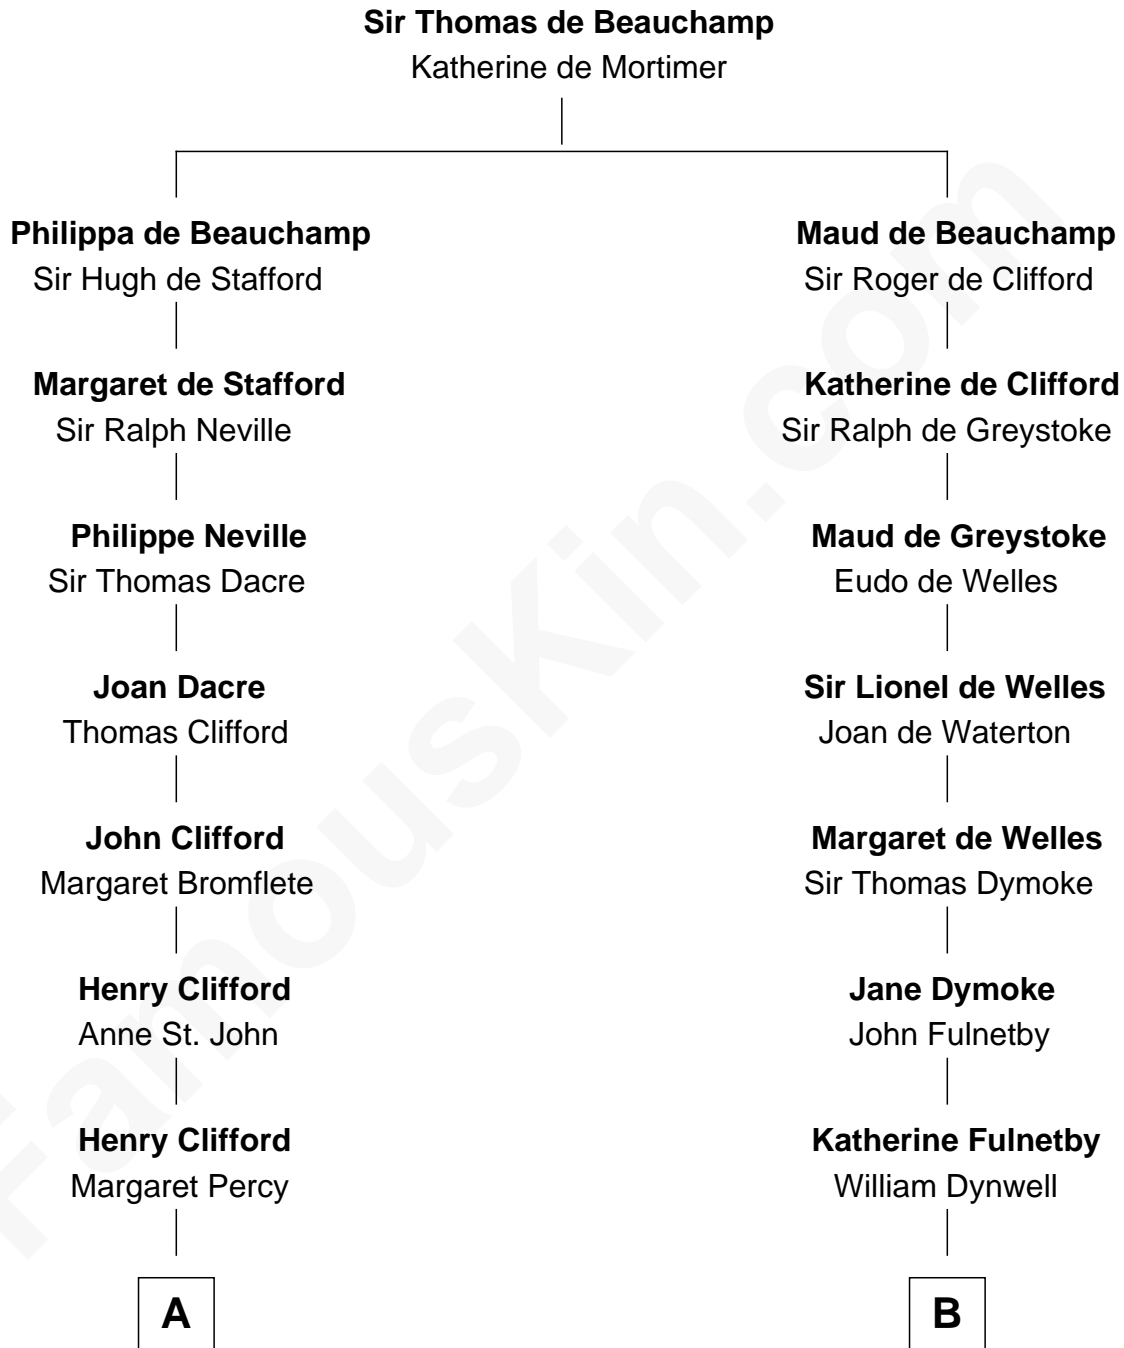

FamousKin.com Relationship Chart of

Hugh Grant

Movie Actor

21st cousin of

Christopher Reeve

Movie Actor

C

Cyril Randolph
Frances Selina Hervey

Felton George Randolph
Emily Margaret Nepean

Margaret Isobel Randolph
John Cassilis MacLean

Fynvola Susan MacLean
James Murray Grant

Hugh Grant
Movie Actor

D

Katherine Irving Dayton
Henry Baldwin

Margaretta Willis Baldwin
Augustus Henry Reeve