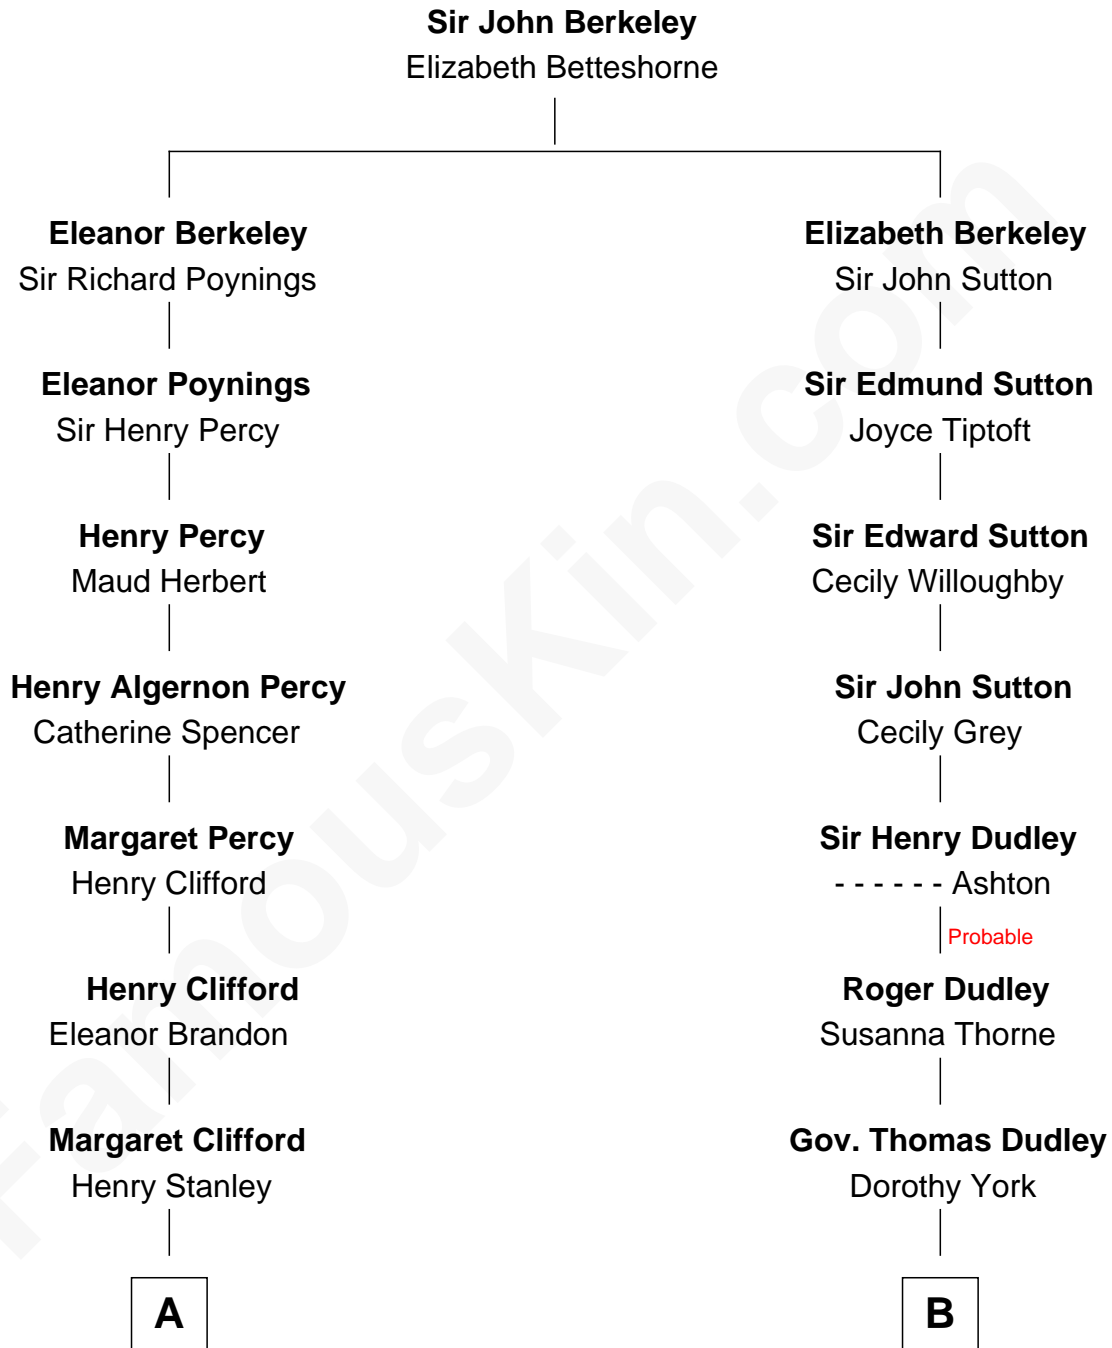

FamousKin.com Relationship Chart of

Hugh Grant

Movie Actor

18th cousin 1 time removed of

Christopher Reeve

Movie Actor

FamousKin.com