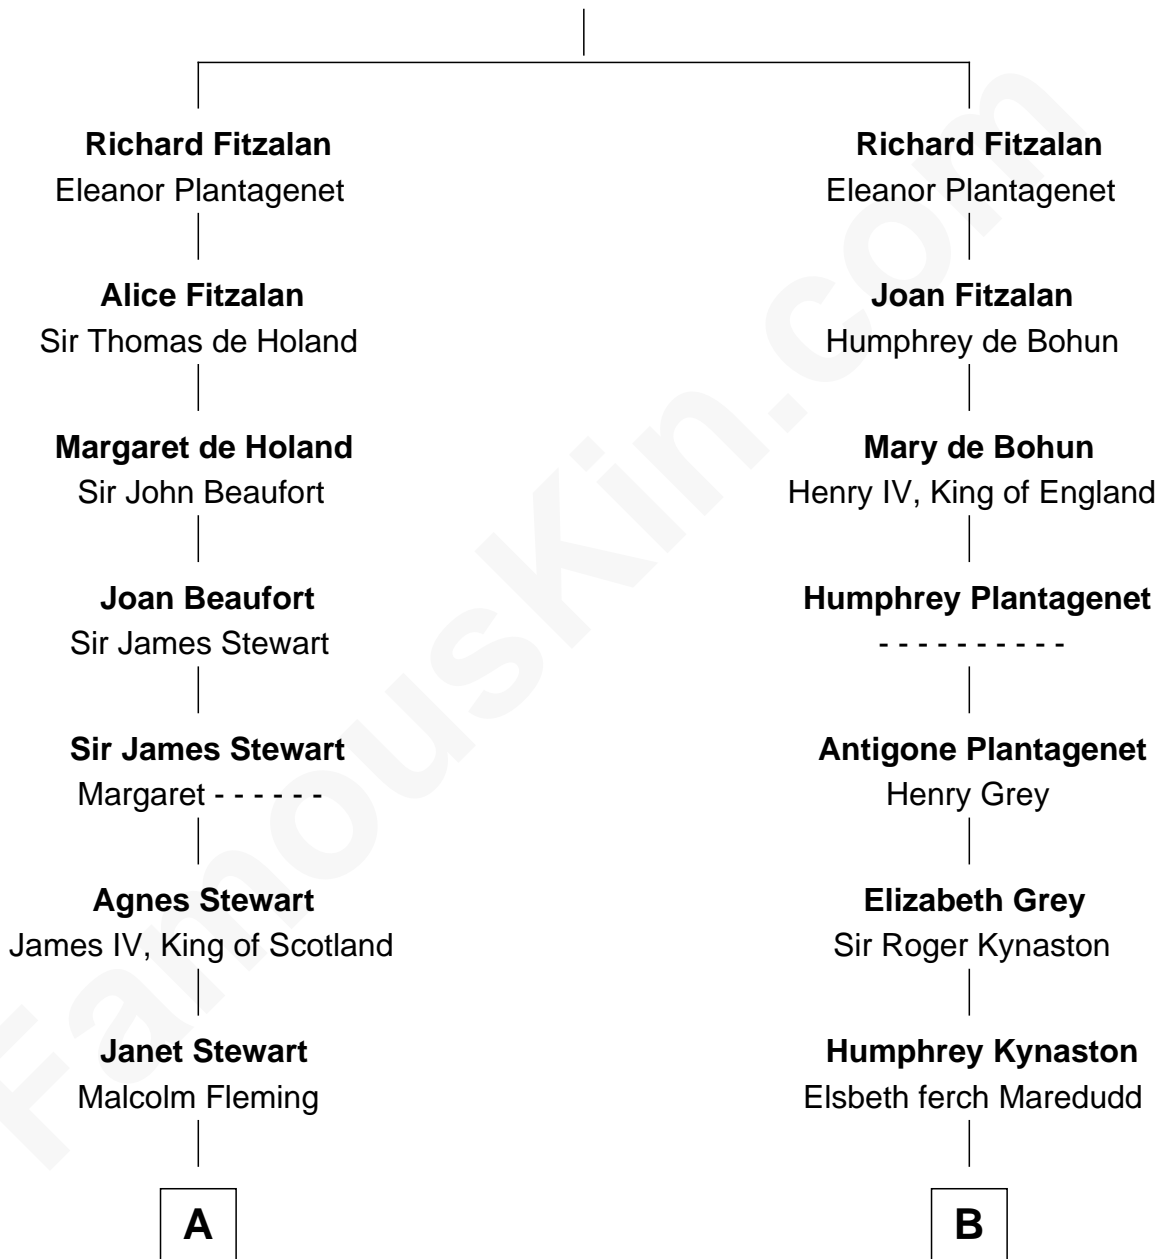

FamousKin.com Relationship Chart of

Hugh Grant

Movie Actor

21st cousin of

Christopher Reeve

Movie Actor

Edmund Fitzalan

Alice de Warenne

C

Cyril Randolph
Frances Selina Hervey

Felton George Randolph
Emily Margaret Nepean

Margaret Isobel Randolph
John Cassilis MacLean

Fynvola Susan MacLean
James Murray Grant

Hugh Grant
Movie Actor

D

Sarah Wyatt Carpenter
Richard Henry Reeve