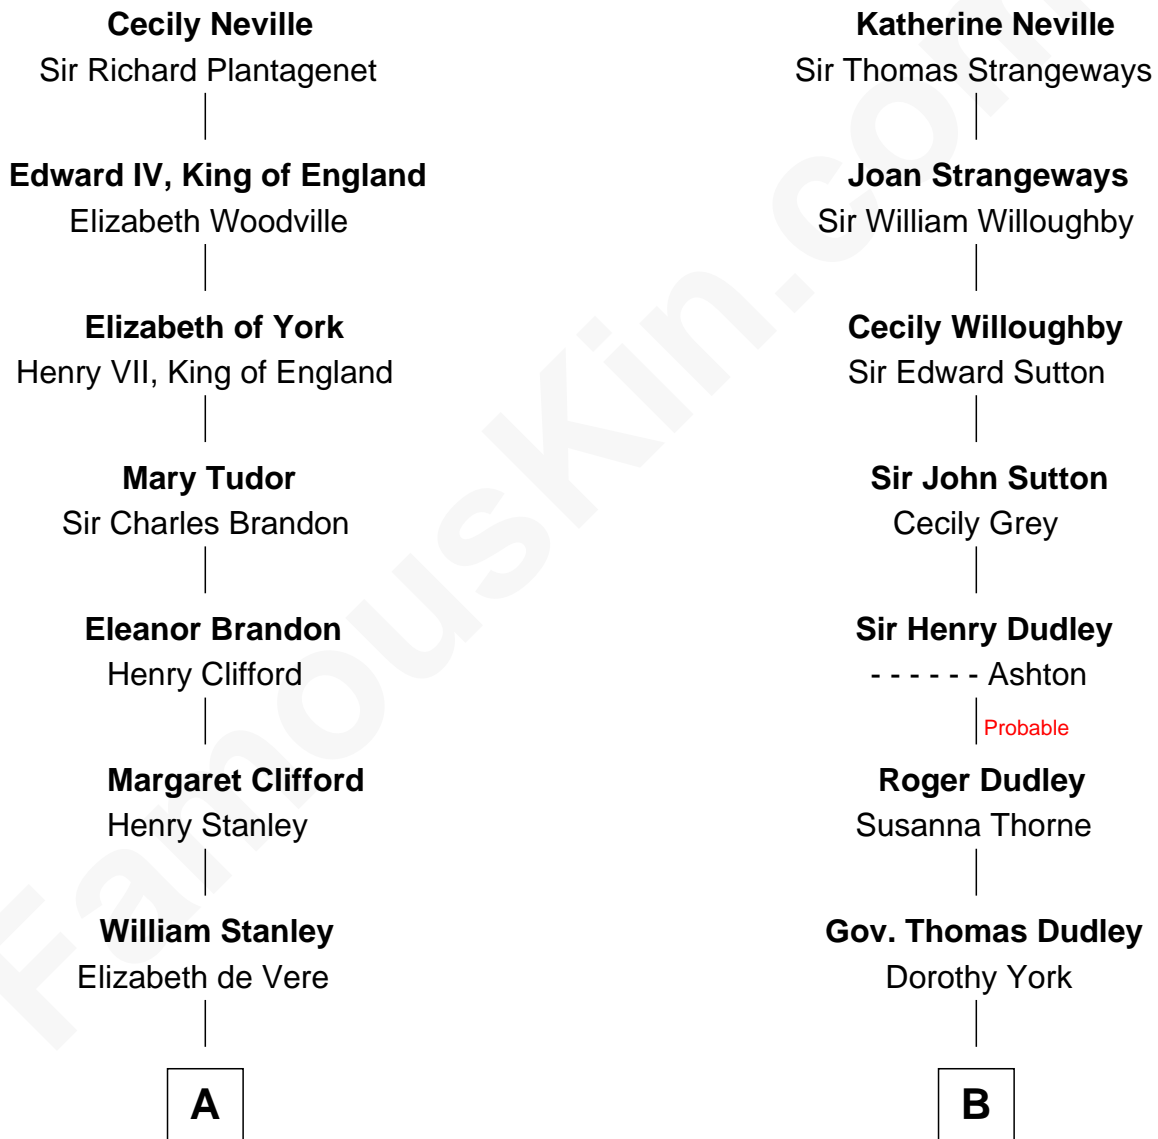

FamousKin.com Relationship Chart of

Hugh Grant

Movie Actor

18th cousin of

Christopher Reeve

Movie Actor

Sir Ralph Neville

Joan Beaufort

FamousKin.com