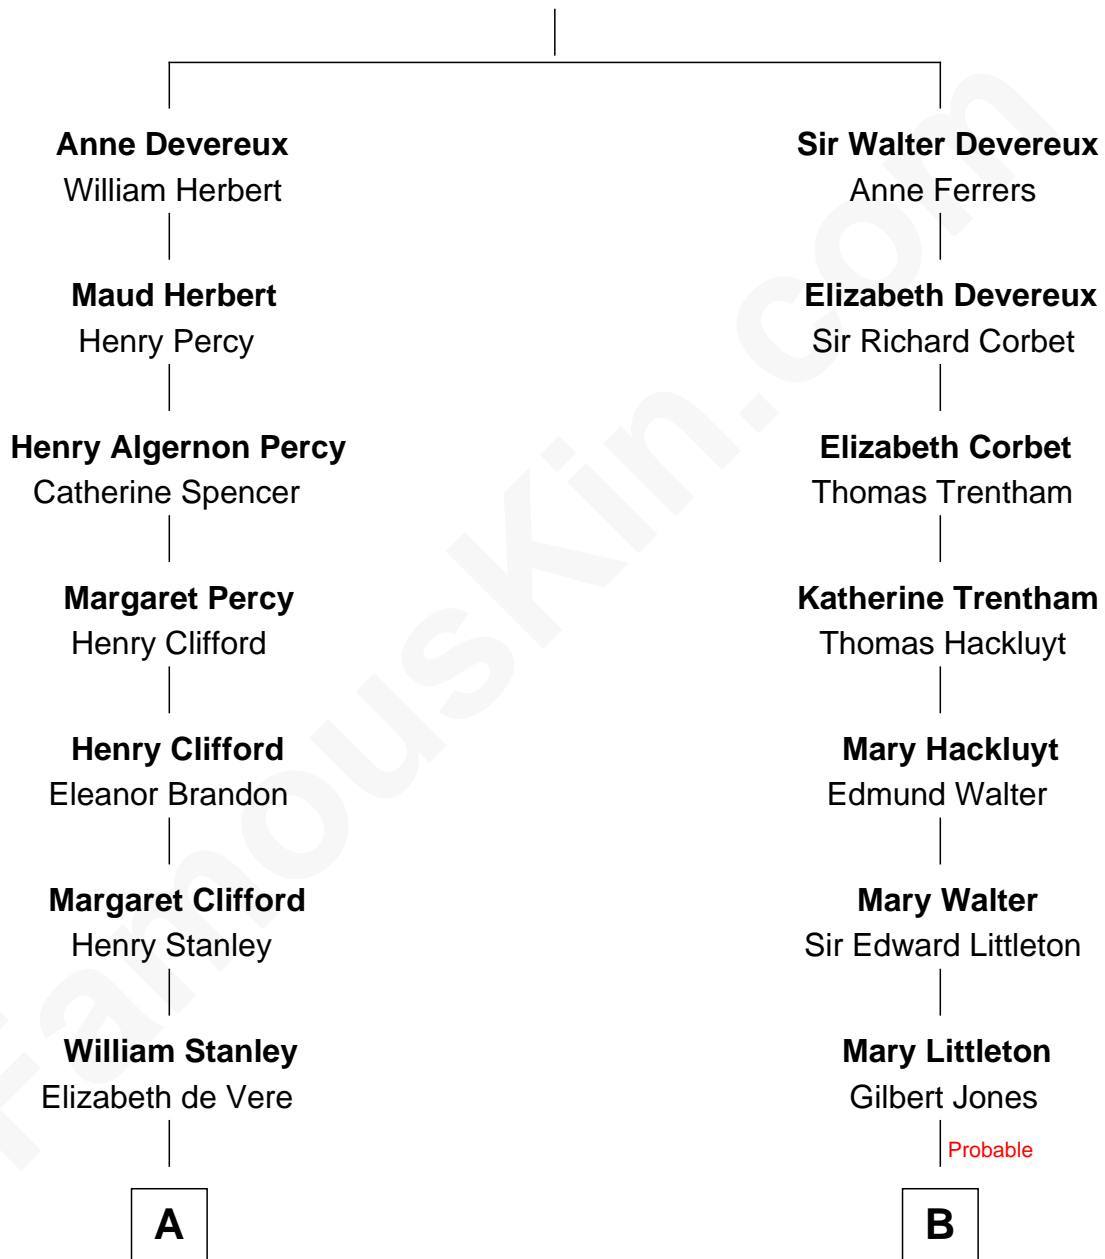

# FamousKin.com Relationship Chart of

**Hugh Grant**

*Movie Actor*

17th cousin 1 time removed of

**Christopher Reeve**

*Movie Actor*

**Sir Walter Devereux**

Elizabeth Merbery

**C**

**Fynvola Susan MacLean**

James Murray Grant

**Hugh Grant**

*Movie Actor*

FamousKin.com