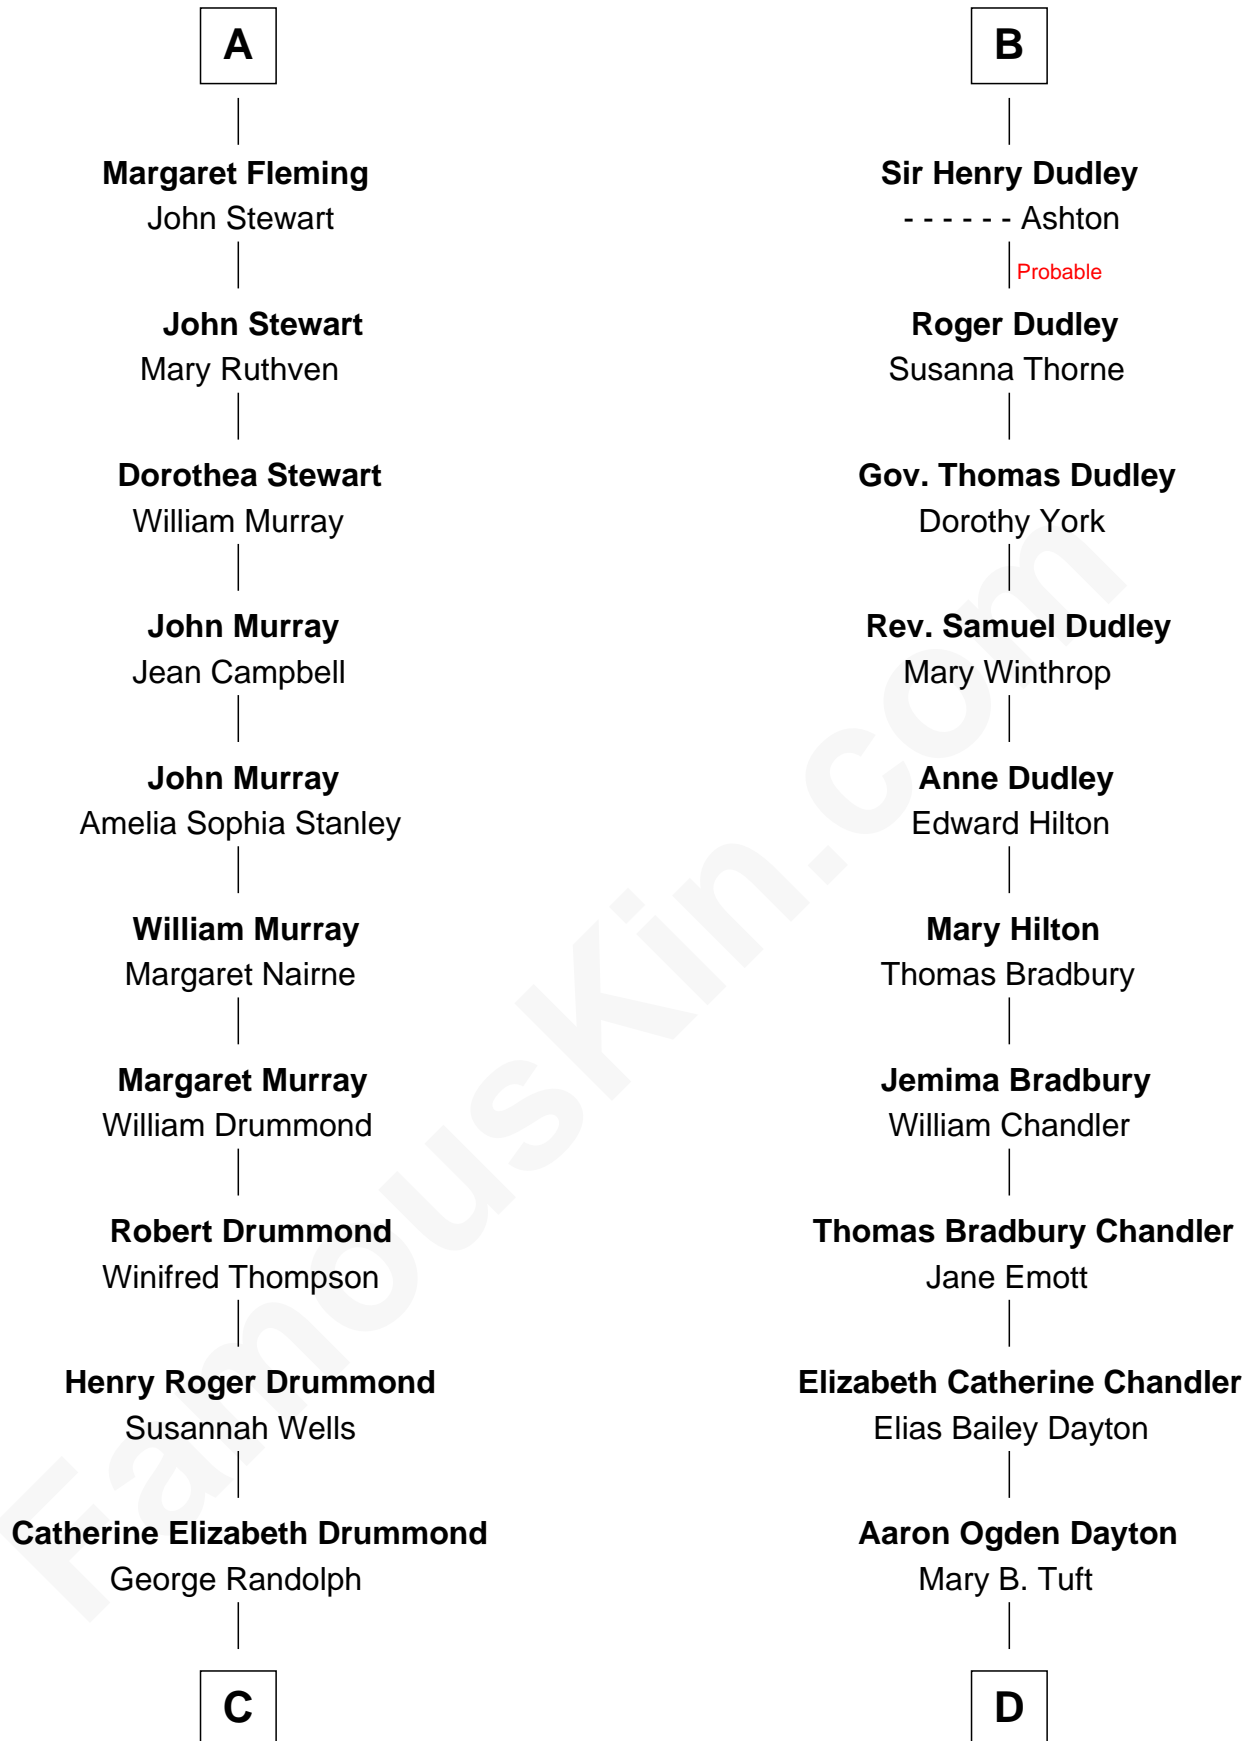

FamousKin.com Relationship Chart of

Hugh Grant

Movie Actor

21st cousin of

Christopher Reeve

Movie Actor

Edmund of Woodstock

Margaret Wake