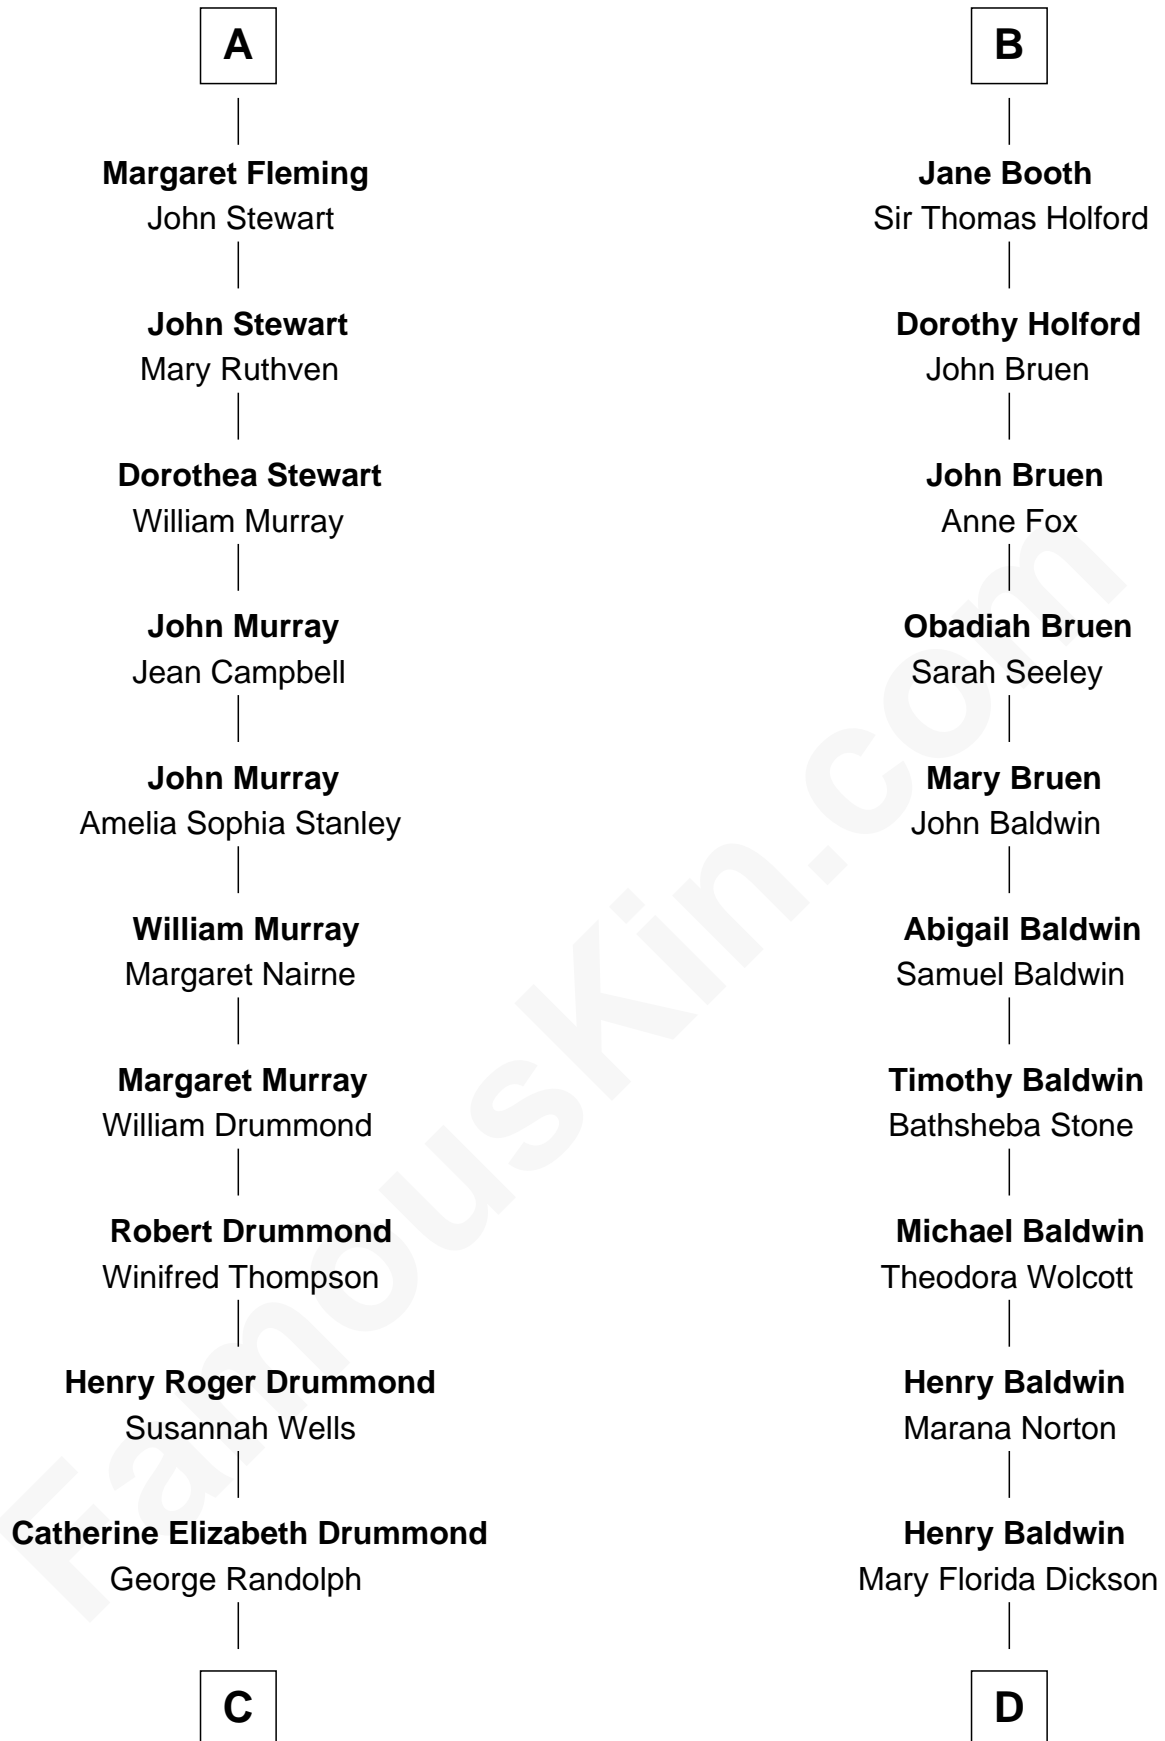

FamousKin.com Relationship Chart of

Hugh Grant

Movie Actor

21st cousin of

Christopher Reeve

Movie Actor

Sir Robert de Holland

Maude la Zouche