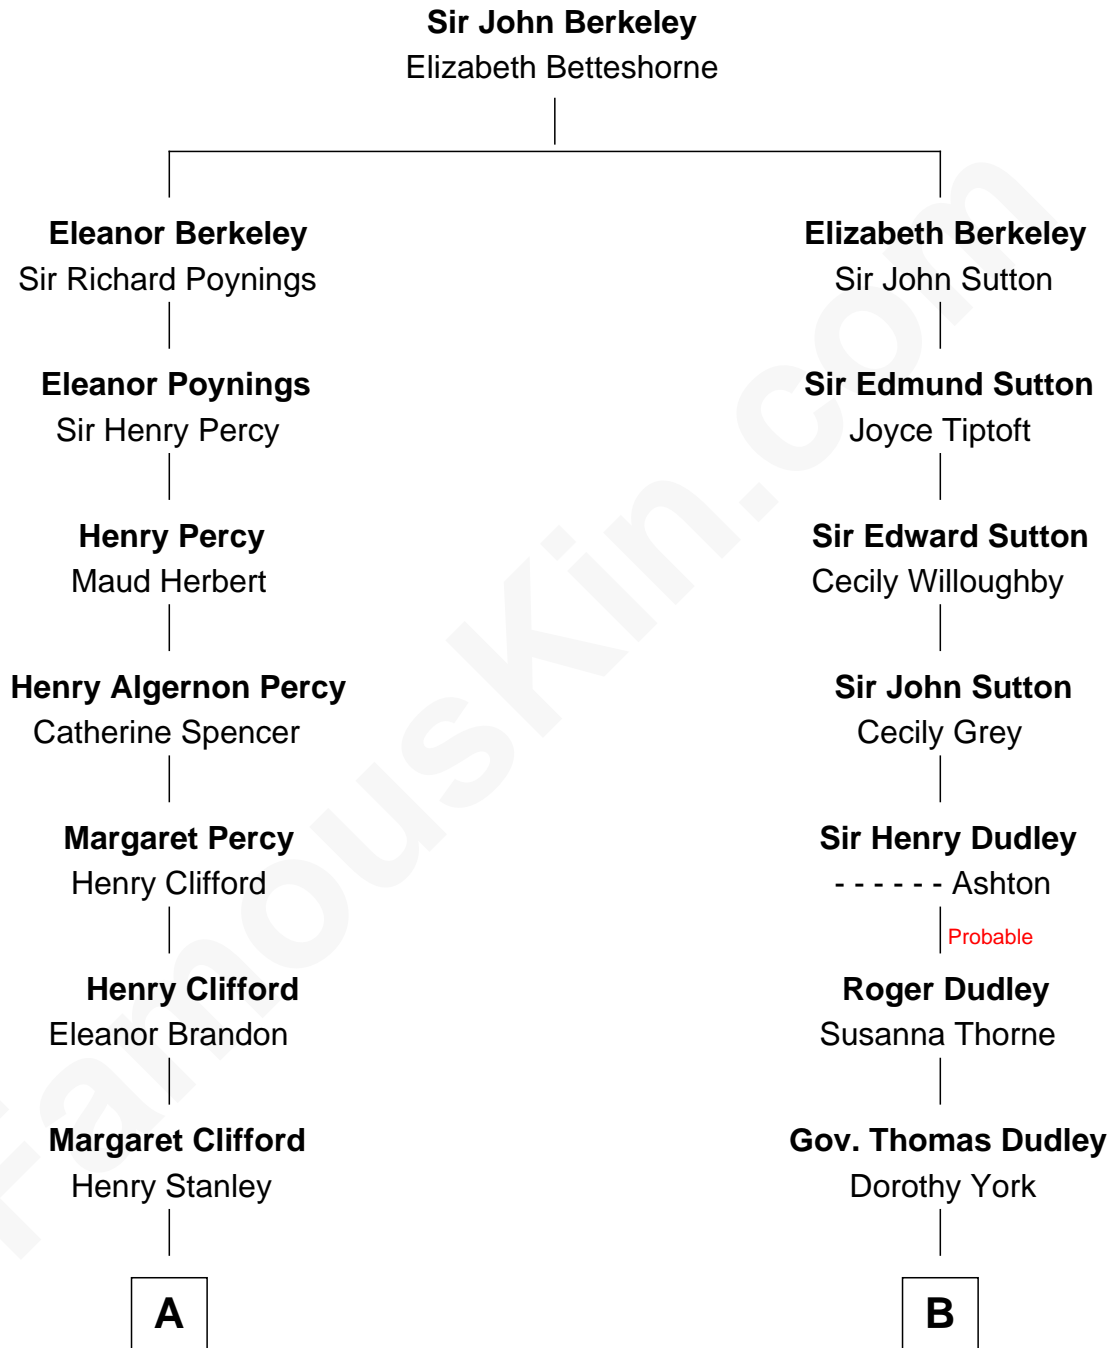

# FamousKin.com Relationship Chart of

**Hugh Grant**  
Movie Actor

14th cousin 5 times removed of

**Colonel Robert Gould Shaw**  
U.S. Civil War leader of film "Glory" fame

**C**

—  
**Margaret Isobel Randolph**

John Cassilis MacLean

—  
**Fynvola Susan MacLean**

James Murray Grant

—  
**Hugh Grant**

*Movie Actor*

FamousKin.com