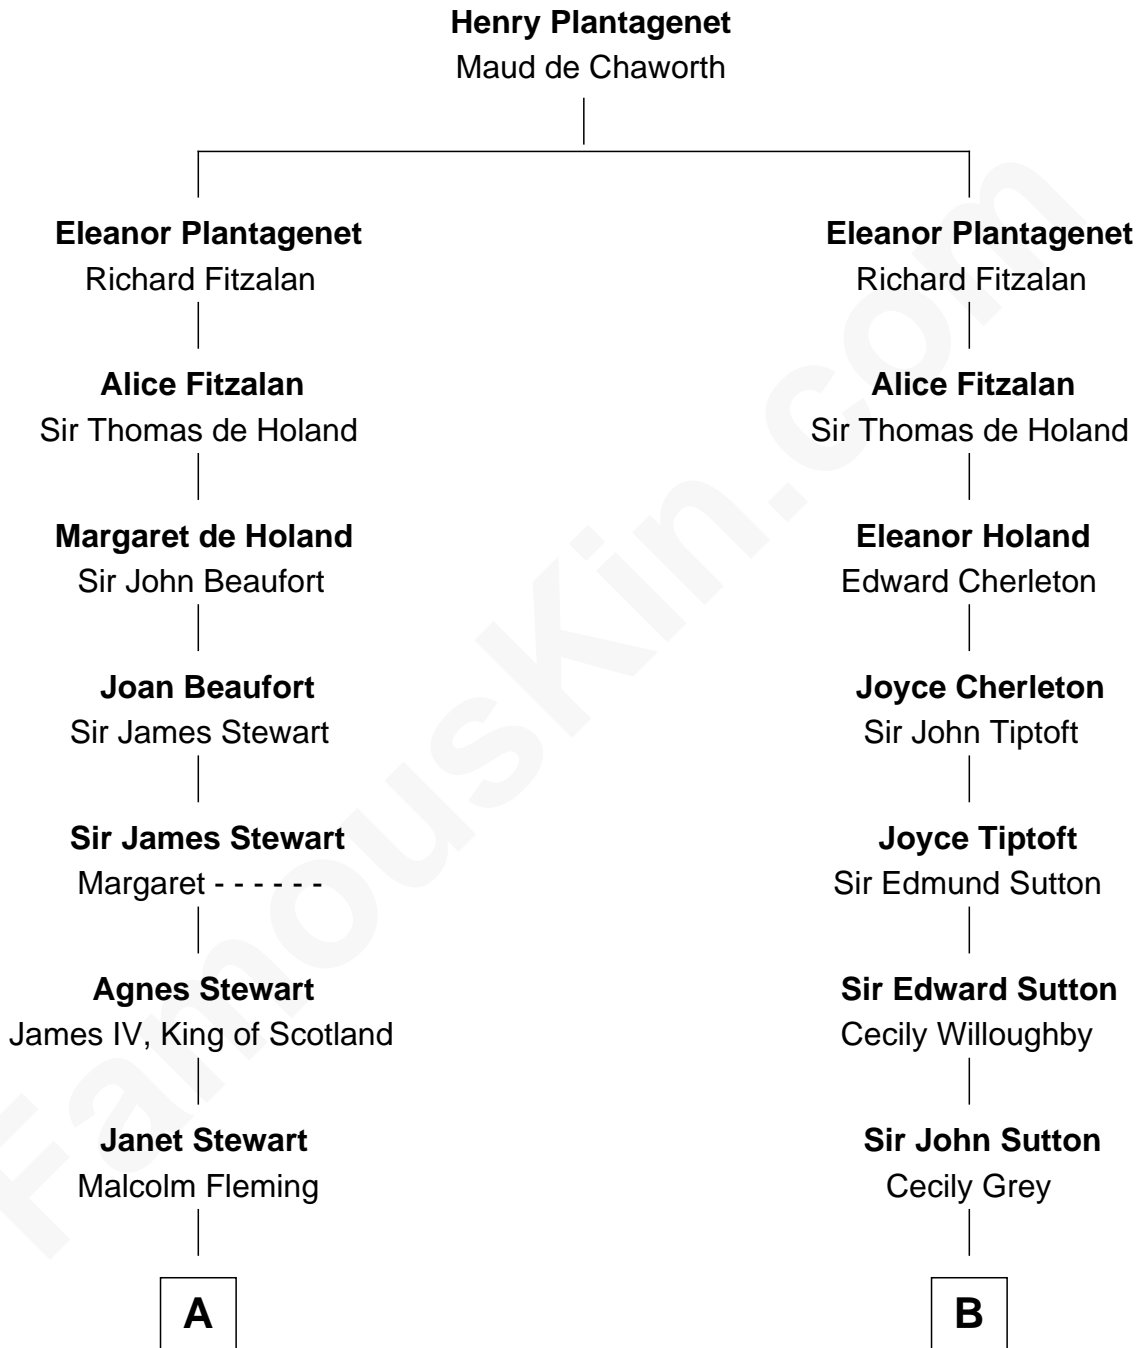

FamousKin.com Relationship Chart of

Hugh Grant
Movie Actor

17th cousin 4 times removed of

Colonel Robert Gould Shaw
U.S. Civil War leader of film "Glory" fame

C

—
Cyril Randolph

Frances Selina Hervey

—
Felton George Randolph

Emily Margaret Nepean

—
Margaret Isobel Randolph

John Cassilis MacLean

—
Fynvola Susan MacLean

James Murray Grant

—
Hugh Grant

Movie Actor

FamousKin.com