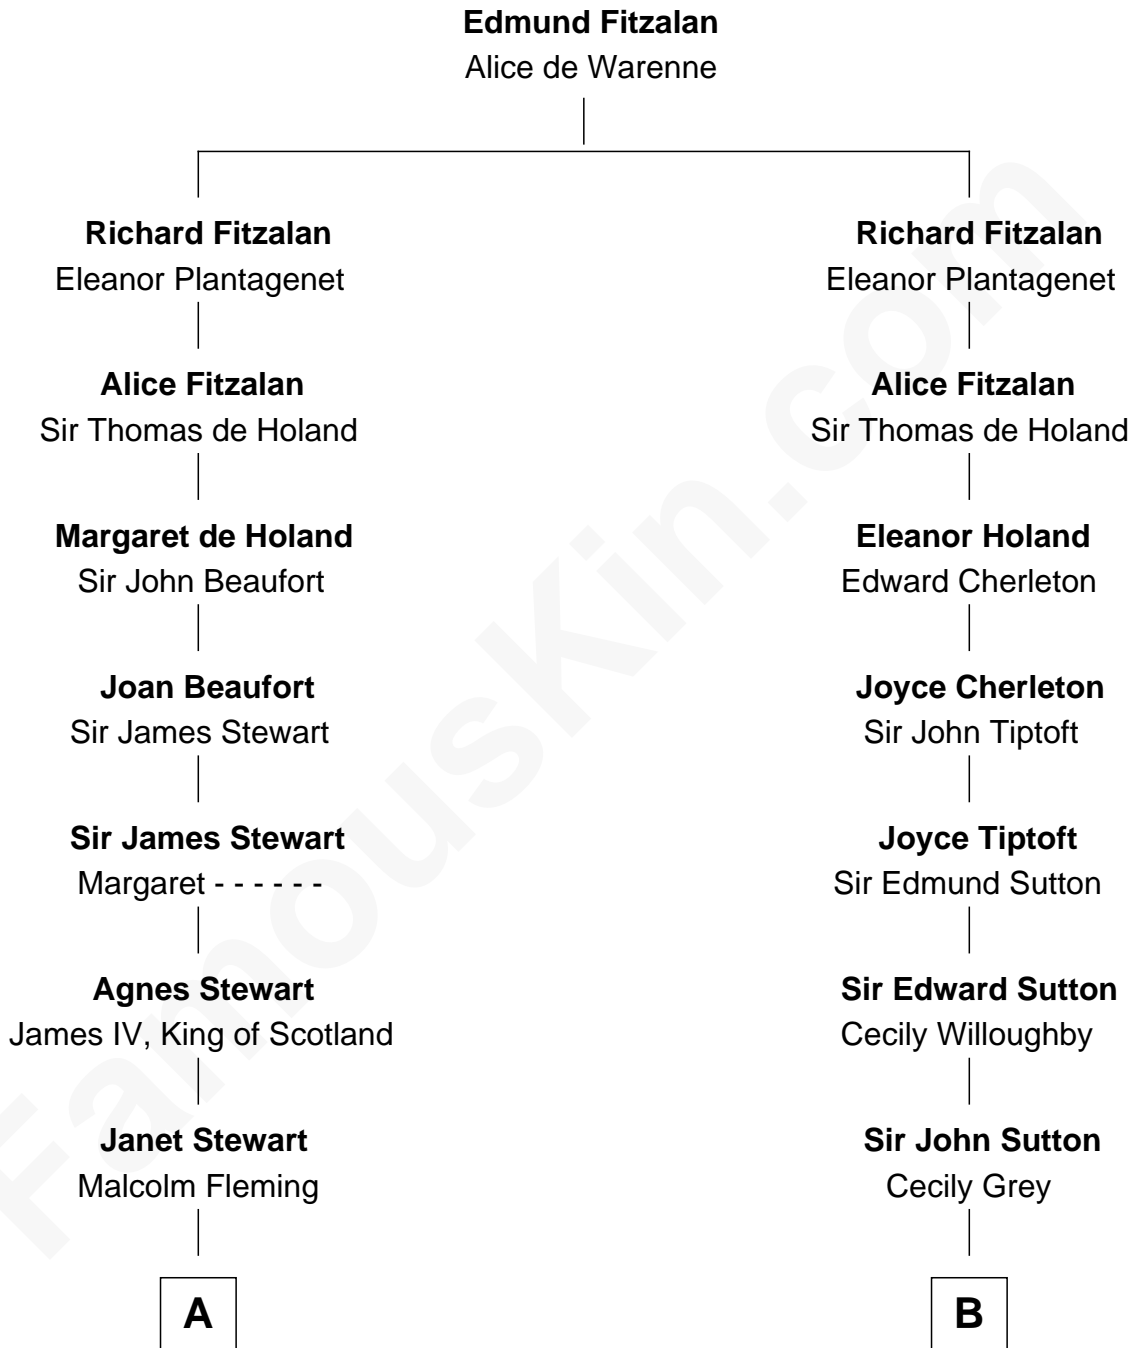

FamousKin.com Relationship Chart of

Hugh Grant
Movie Actor

17th cousin 4 times removed of

Colonel Robert Gould Shaw
U.S. Civil War leader of film "Glory" fame

C

—
Cyril Randolph

Frances Selina Hervey

—
Felton George Randolph

Emily Margaret Nepean

—
Margaret Isobel Randolph

John Cassilis MacLean

—
Fynvola Susan MacLean

James Murray Grant

—
Hugh Grant

Movie Actor

FamousKin.com