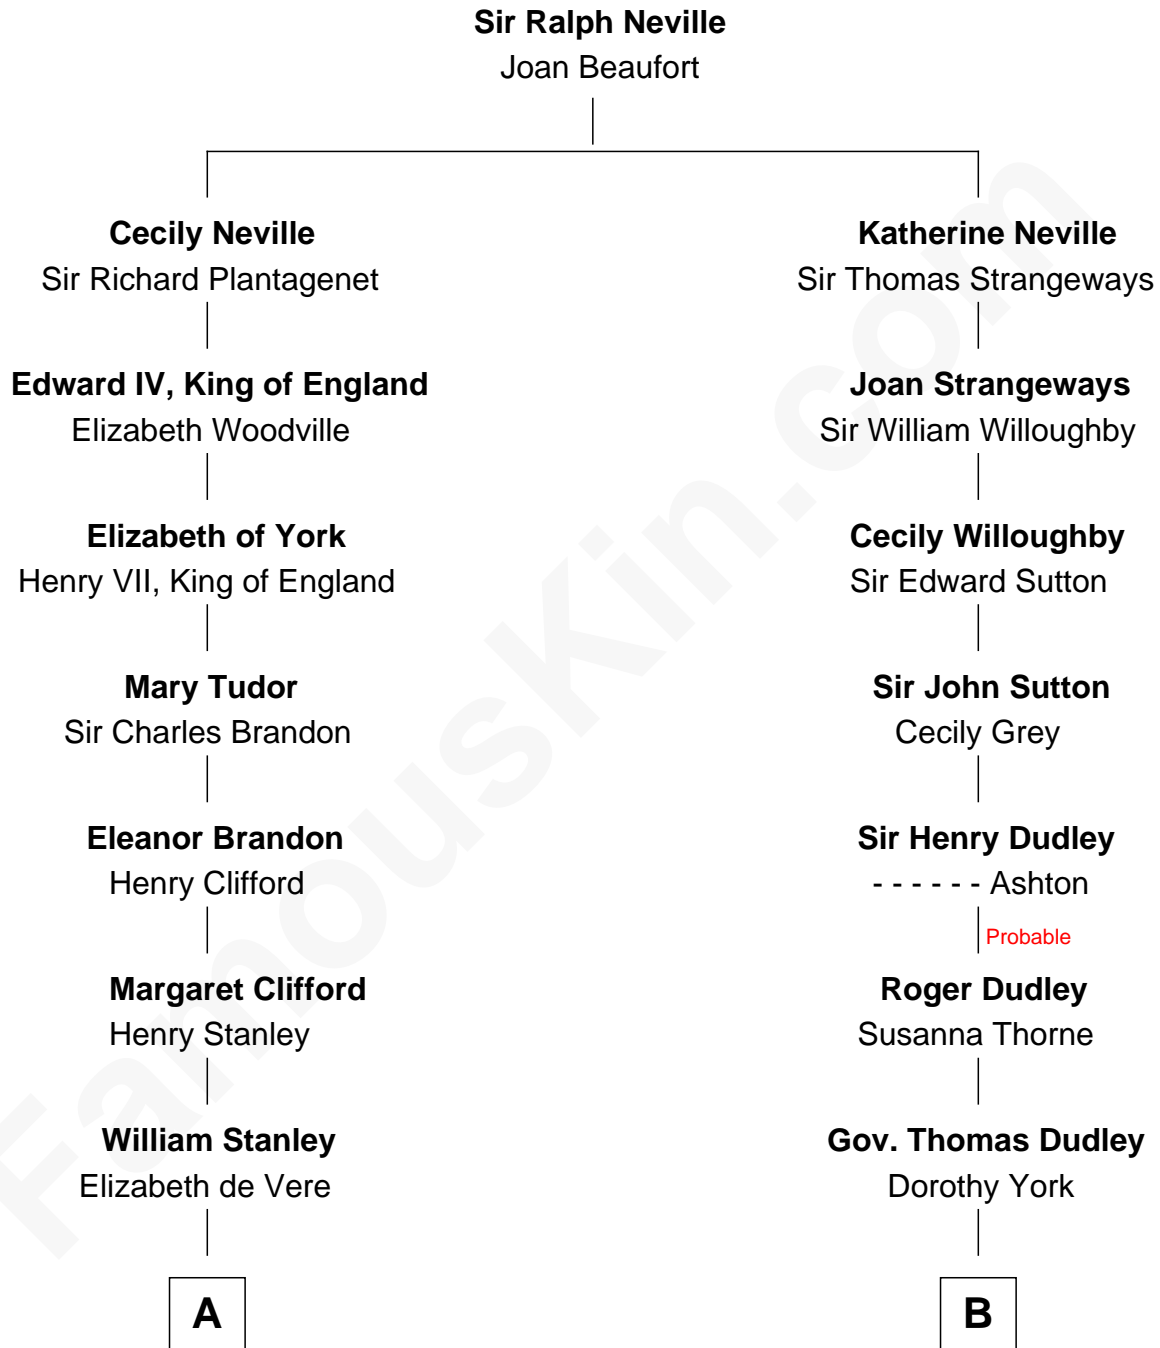

FamousKin.com Relationship Chart of

Hugh Grant

Movie Actor

14th cousin 4 times removed of

Colonel Robert Gould Shaw

U.S. Civil War leader of film "Glory" fame

C

—
Fynvola Susan MacLean