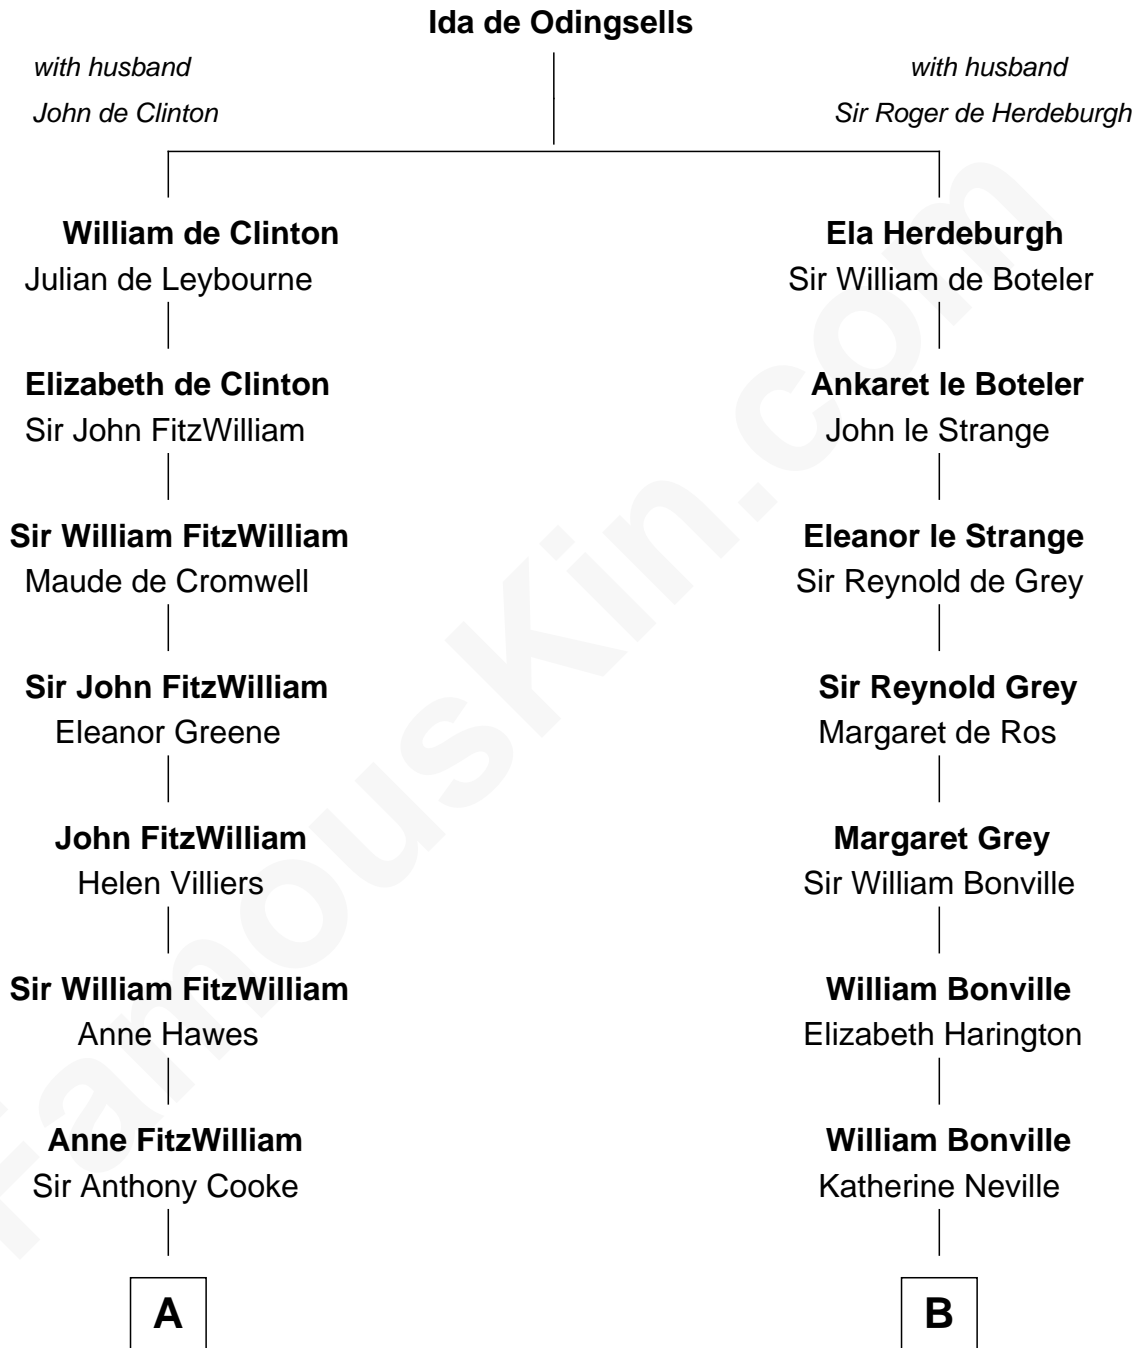

FamousKin.com
Relationship Chart of
Hugh Grant
Movie Actor

19th cousin 2 times removed of
Colonel Robert Gould Shaw
U.S. Civil War leader of film "Glory" fame

C

Cyril Randolph
Frances Selina Hervey

Felton George Randolph
Emily Margaret Nepean

Margaret Isobel Randolph
John Cassilis MacLean

Fynvola Susan MacLean
James Murray Grant

Hugh Grant
Movie Actor

D

Elizabeth Willard Parkman
Robert Gould Shaw

Francis George Shaw
Sarah Blake Sturgis

Colonel Robert Gould Shaw
Main character in film "Glory"