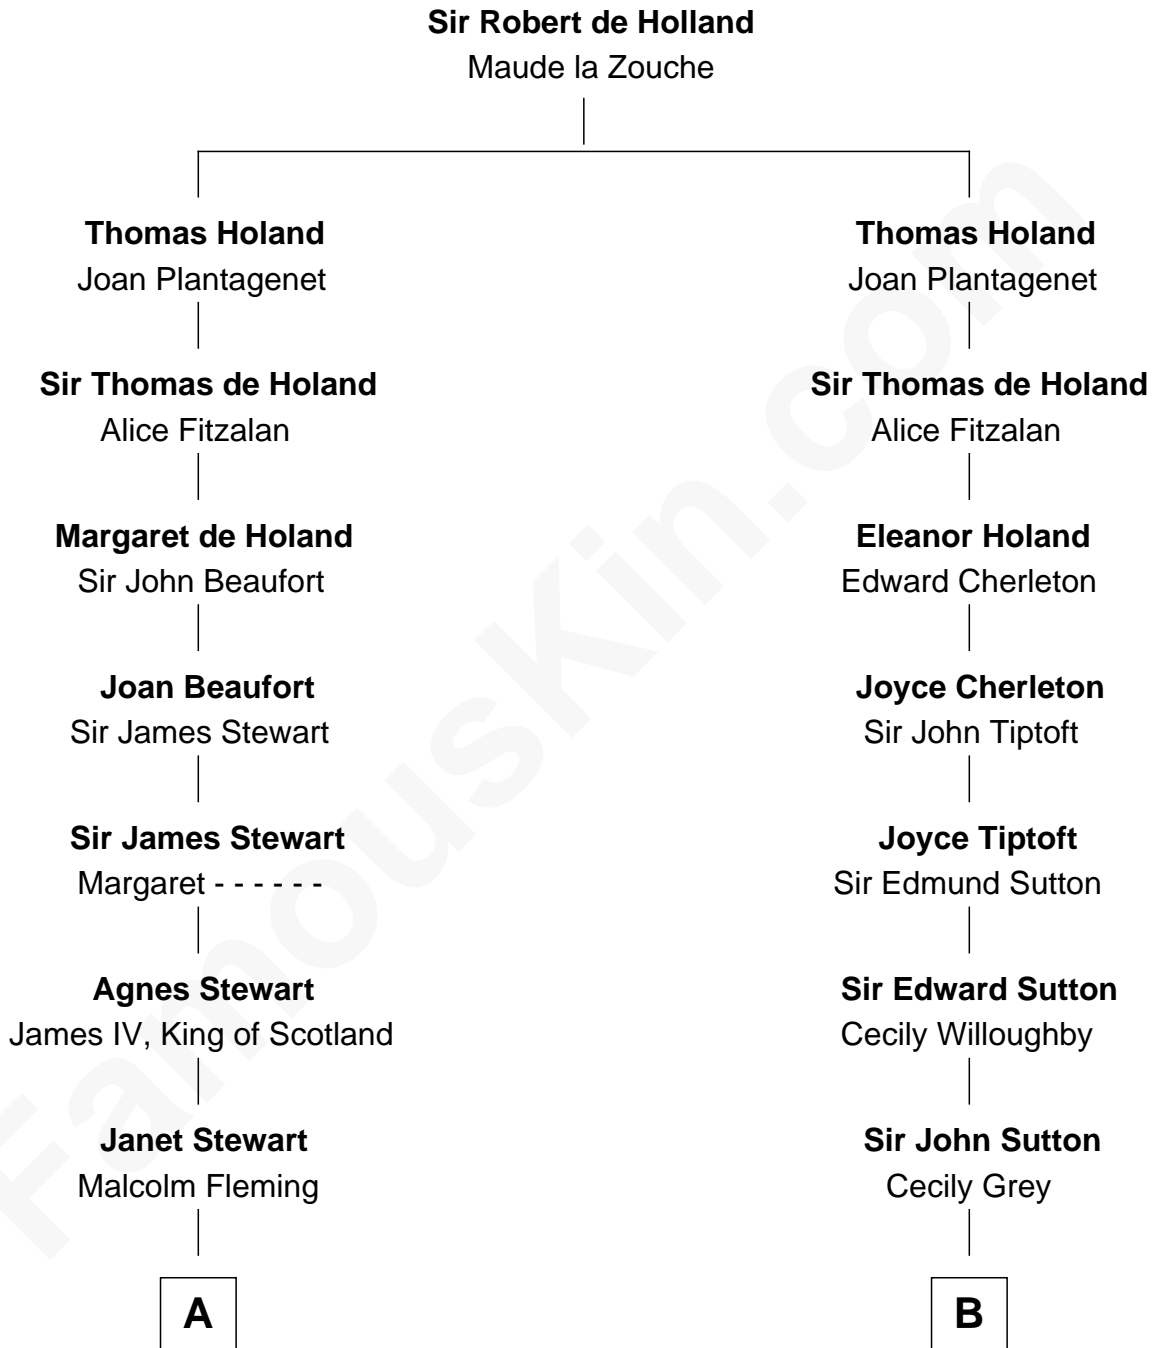

# FamousKin.com Relationship Chart of

**Hugh Grant**  
Movie Actor

17th cousin 4 times removed of

**Colonel Robert Gould Shaw**

U.S. Civil War leader of film "Glory" fame

**C**

—  
**Cyril Randolph**

Frances Selina Hervey

—  
**Felton George Randolph**

Emily Margaret Nepean

—  
**Margaret Isobel Randolph**

John Cassilis MacLean

—  
**Fynvola Susan MacLean**

James Murray Grant

—  
**Hugh Grant**

*Movie Actor*