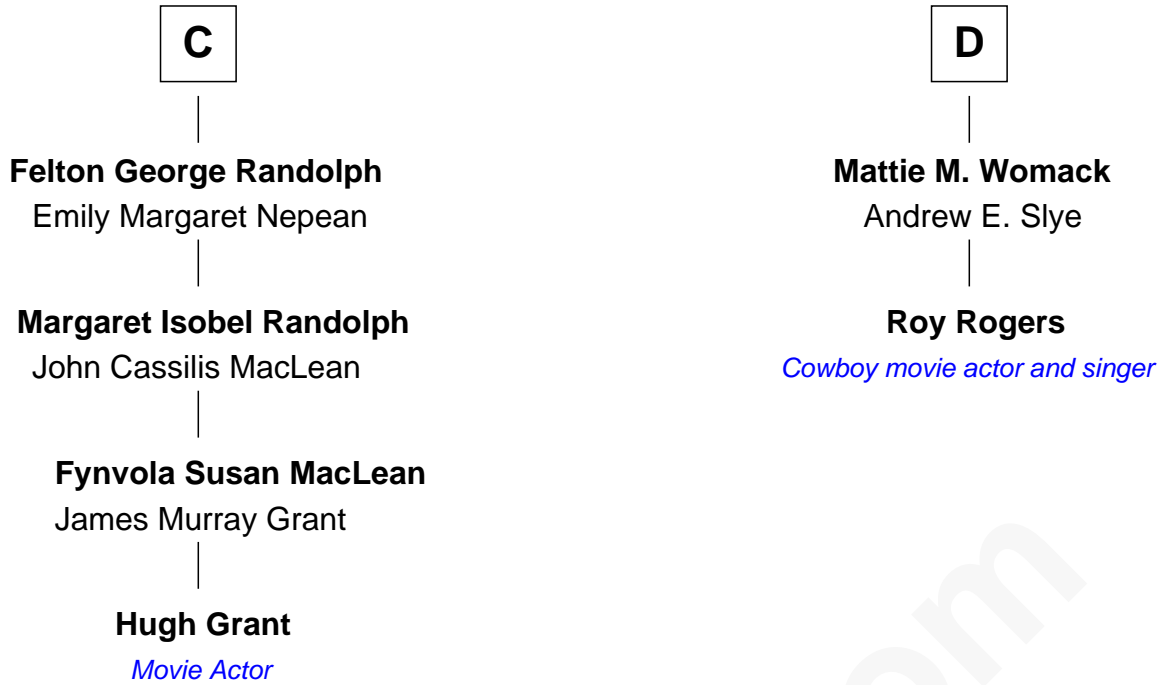

# FamousKin.com Relationship Chart of

**Hugh Grant**

*Movie Actor*

18th cousin 2 times removed of

**Roy Rogers**

*Cowboy movie actor and singer*

**Sir Hugh de Stafford**  
Philippa de Beauchamp

**Margaret de Stafford**

**Isabel de la Pole**

Thomas Morley

**Anne Morley**

Sir John Hastings

**Elizabeth Hastings**

Sir Robert Hildyard

**Sir Piers Hildyard**

Joan de la See

**Isabel Hildyard**

Ralph Legard

**Joan Ledgard**

Richard Skepper

**B**

FamousKin.com