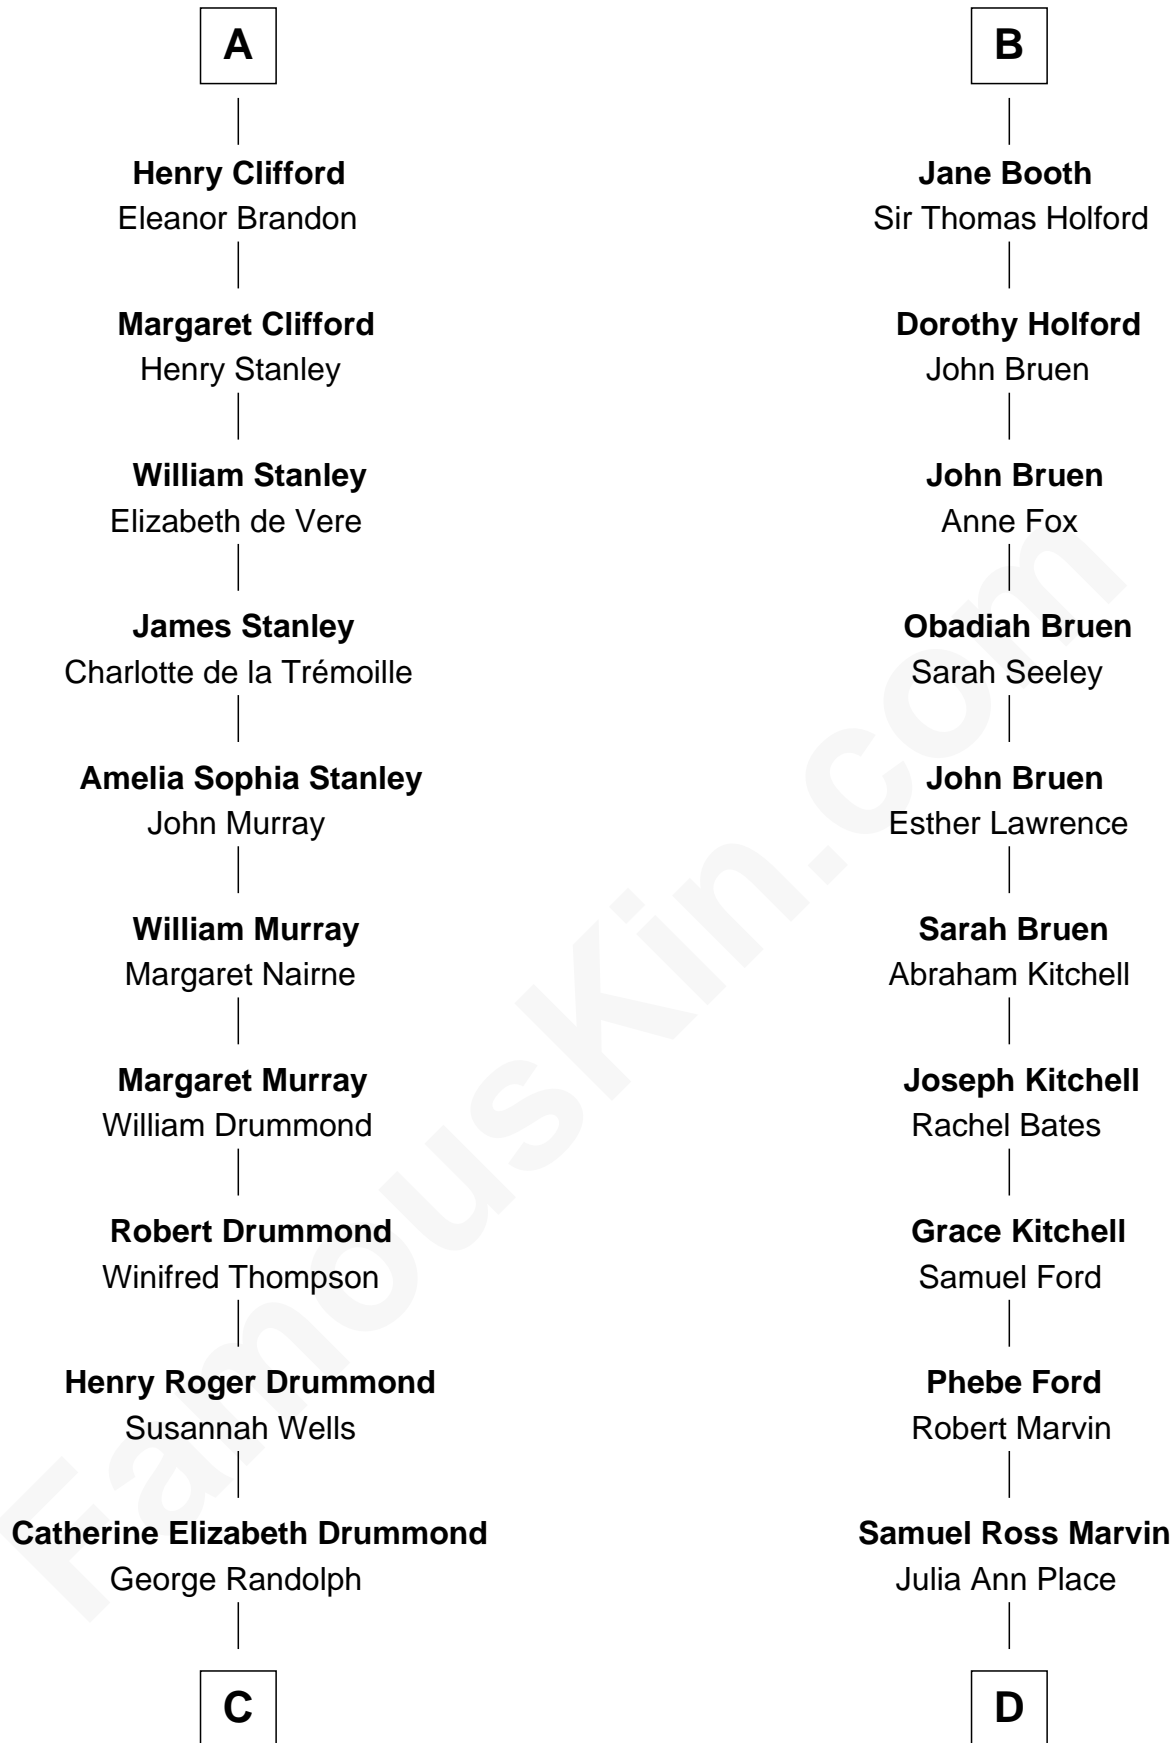

FamousKin.com
Relationship Chart of
Hugh Grant
Movie Actor

20th cousin 1 time removed of

Barbara (Pierce) Bush
First Lady of President George H.W. Bush

C

Cyril Randolph
Frances Selina Hervey

Felton George Randolph
Emily Margaret Nepean

Margaret Isobel Randolph
John Cassilis MacLean

Fynvola Susan MacLean
James Murray Grant

Hugh Grant
Movie Actor

D

Jerome Place Marvin
Martha Ann Stokes

Mabel Marvin
Scott Pierce

Marvin Pierce
Pauline Robinson