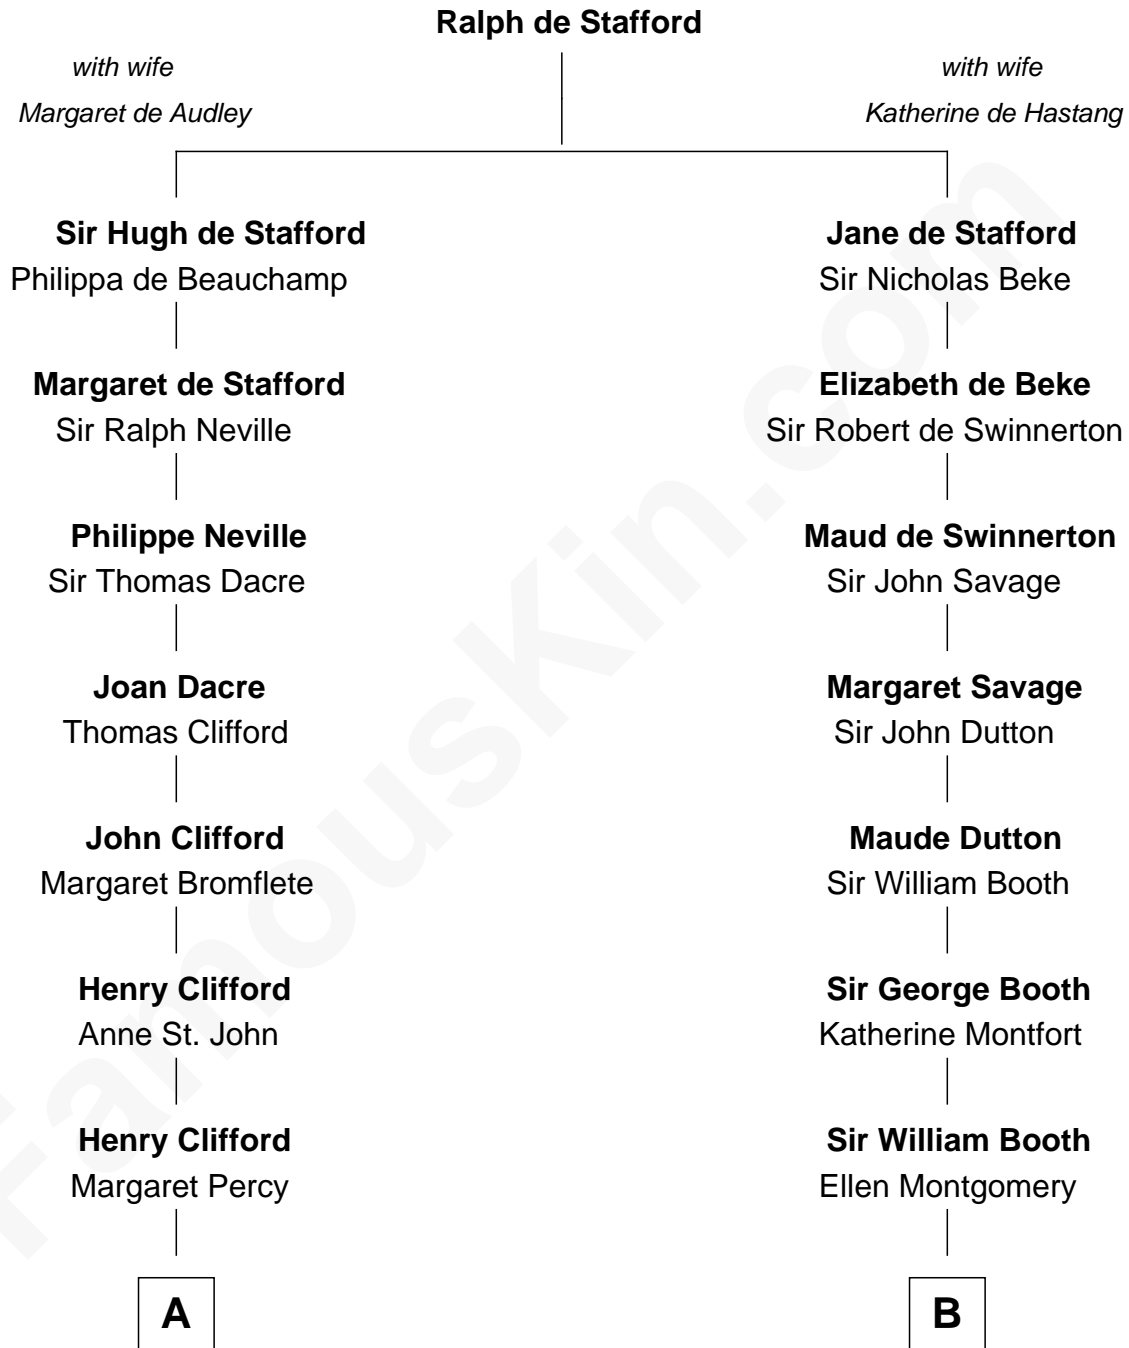

FamousKin.com
Relationship Chart of
Hugh Grant
Movie Actor

20th cousin 1 time removed of

Barbara (Pierce) Bush
First Lady of President George H.W. Bush

C

Cyril Randolph
Frances Selina Hervey

Felton George Randolph
Emily Margaret Nepean

Margaret Isobel Randolph
John Cassilis MacLean

Fynvola Susan MacLean
James Murray Grant

Hugh Grant
Movie Actor

D

Jerome Place Marvin
Martha Ann Stokes

Mabel Marvin
Scott Pierce

Marvin Pierce
Pauline Robinson