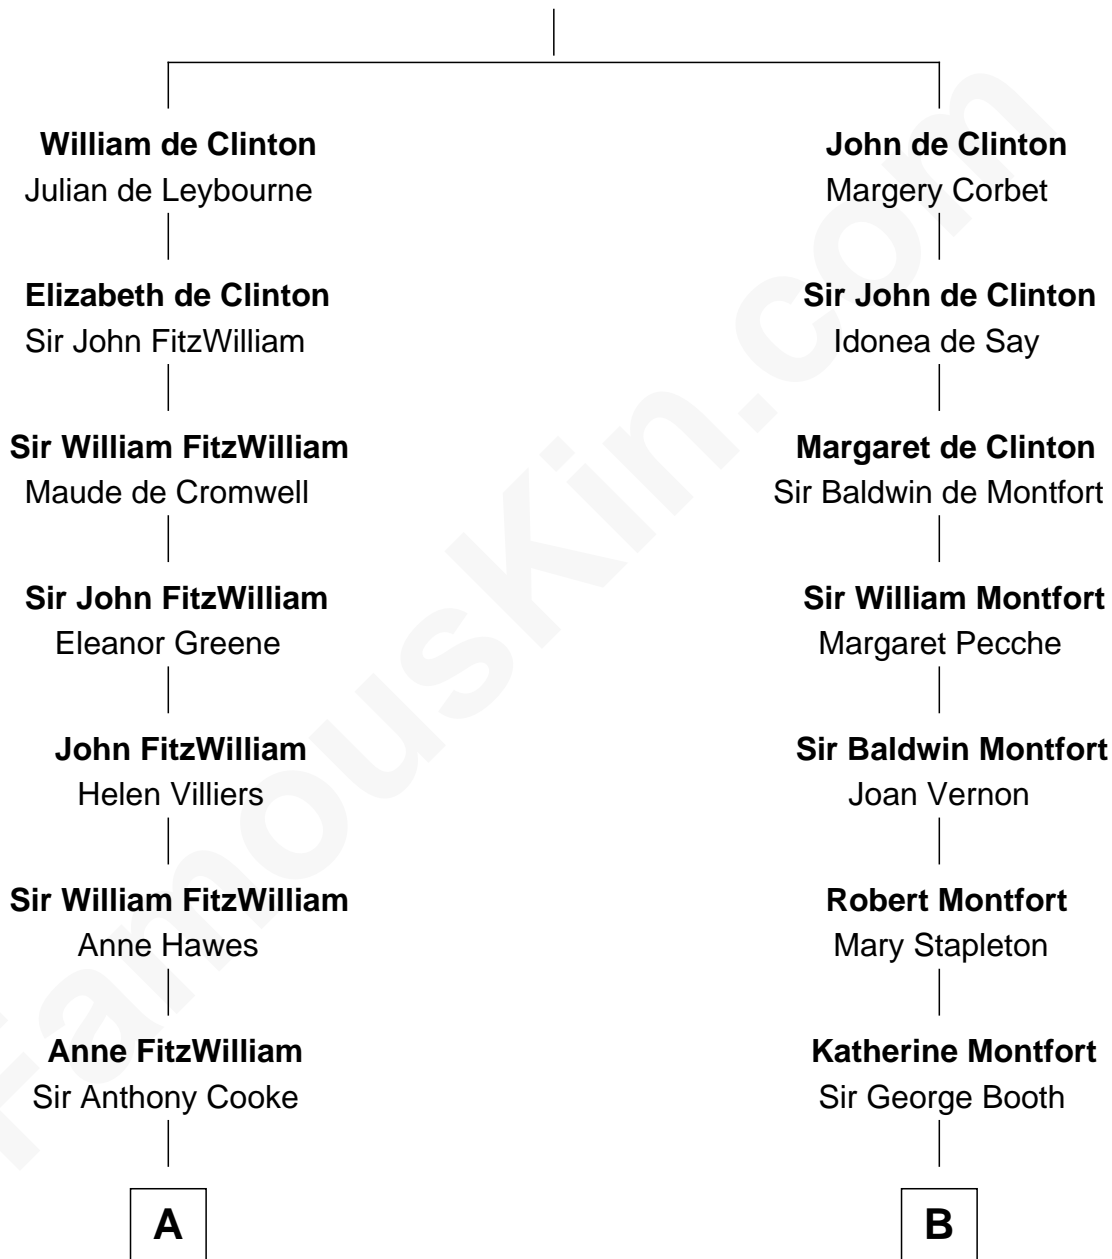

FamousKin.com Relationship Chart of

Hugh Grant

Movie Actor

21st cousin of

Barbara (Pierce) Bush

First Lady of President George H.W. Bush

John de Clinton

Ida de Odingsells

Jerome Place Marvin
Martha Ann Stokes

Mabel Marvin
Scott Pierce

Marvin Pierce
Pauline Robinson

Barbara (Pierce) Bush
First Lady of George H.W. Bush

FamousKin.com