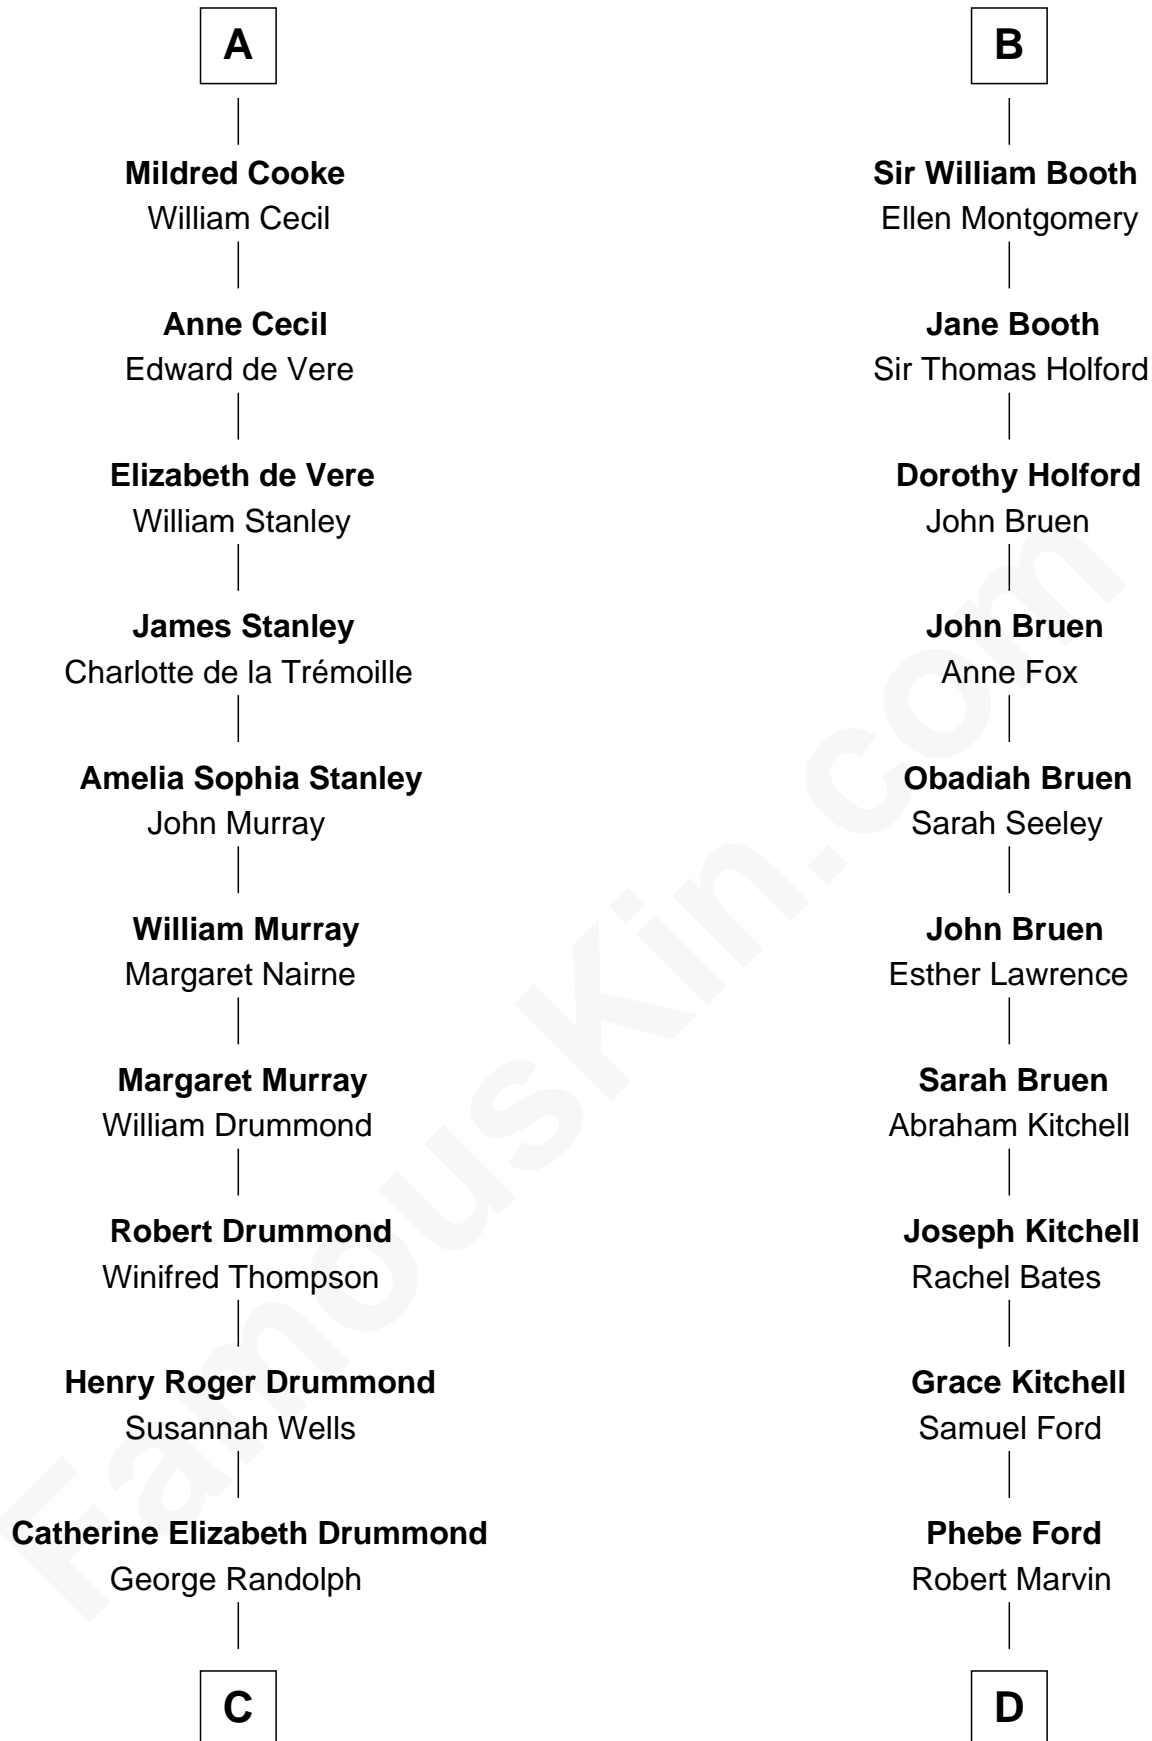

FamousKin.com Relationship Chart of

Hugh Grant

Movie Actor

21st cousin of

Barbara (Pierce) Bush

First Lady of President George H.W. Bush

John de Clinton

Ida de Odingsells

C

Cyril Randolph
Frances Selina Hervey

Felton George Randolph
Emily Margaret Nepean

Margaret Isobel Randolph
John Cassilis MacLean

Fynvola Susan MacLean
James Murray Grant

Hugh Grant
Movie Actor

D

Samuel Ross Marvin
Julia Ann Place

Jerome Place Marvin
Martha Ann Stokes

Mabel Marvin
Scott Pierce

Marvin Pierce
Pauline Robinson

Barbara (Pierce) Bush
First Lady of George H.W. Bush

FamousKin.com