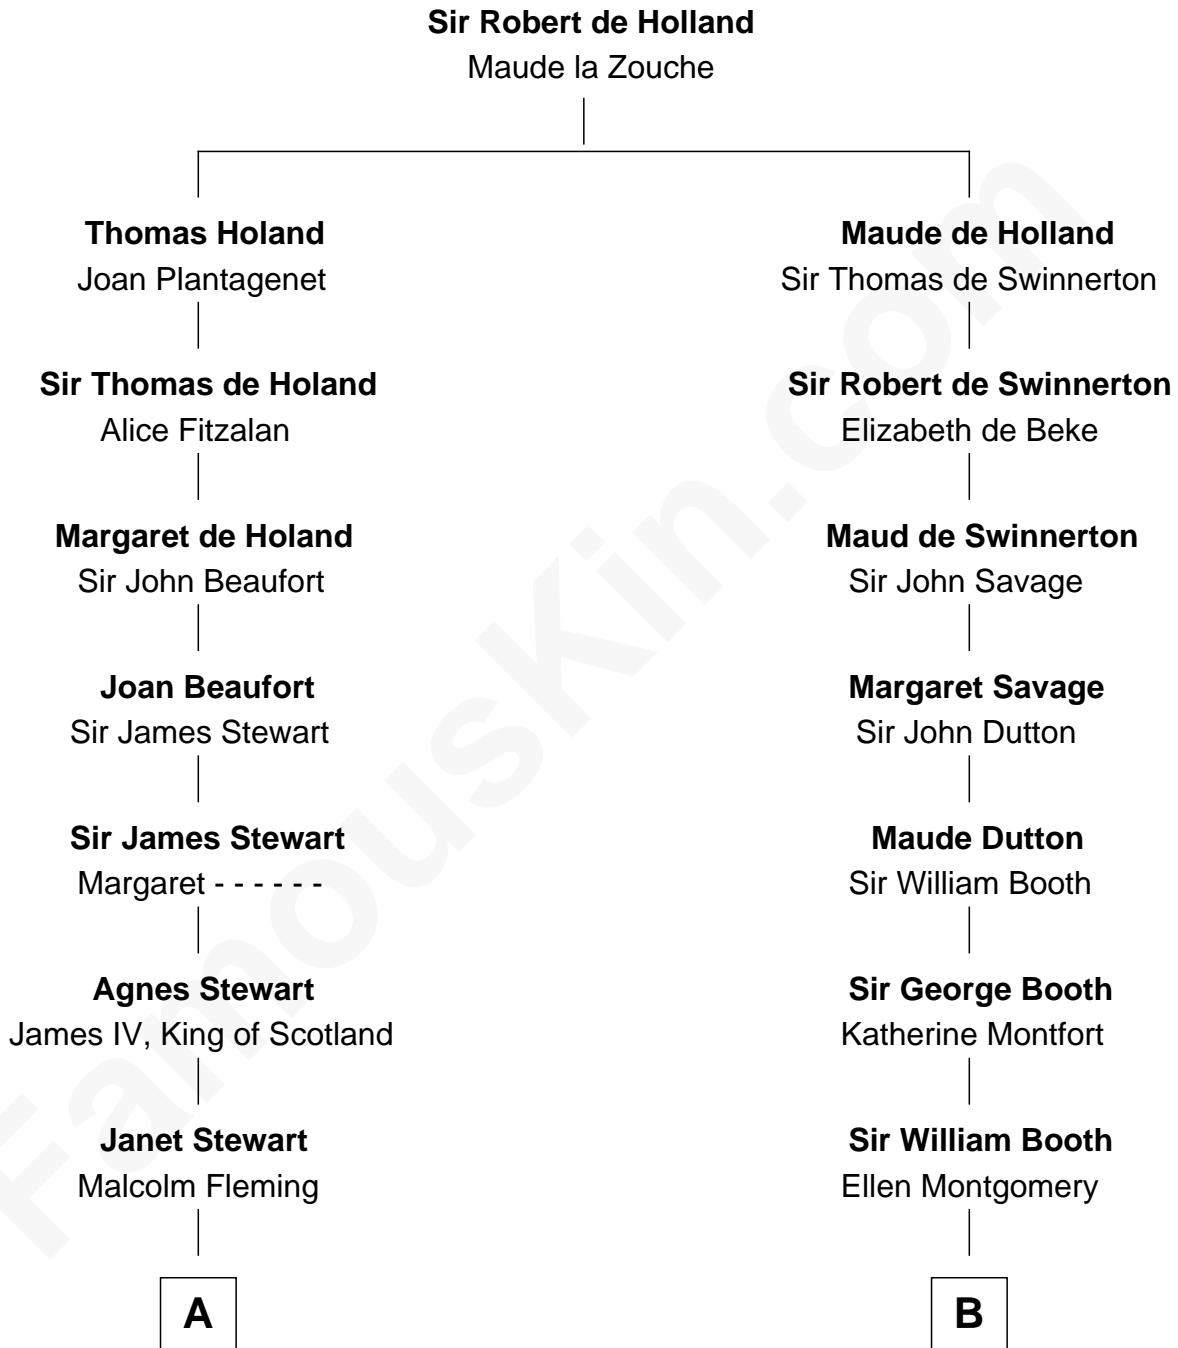

FamousKin.com Relationship Chart of

Hugh Grant
Movie Actor

20th cousin 1 time removed of

Barbara (Pierce) Bush

First Lady of President George H.W. Bush

C

Cyril Randolph
Frances Selina Hervey

Felton George Randolph
Emily Margaret Nepean

Margaret Isobel Randolph
John Cassilis MacLean

Fynvola Susan MacLean
James Murray Grant

Hugh Grant
Movie Actor

D

Jerome Place Marvin
Martha Ann Stokes

Mabel Marvin
Scott Pierce

Marvin Pierce
Pauline Robinson

Barbara (Pierce) Bush
First Lady of George H.W. Bush