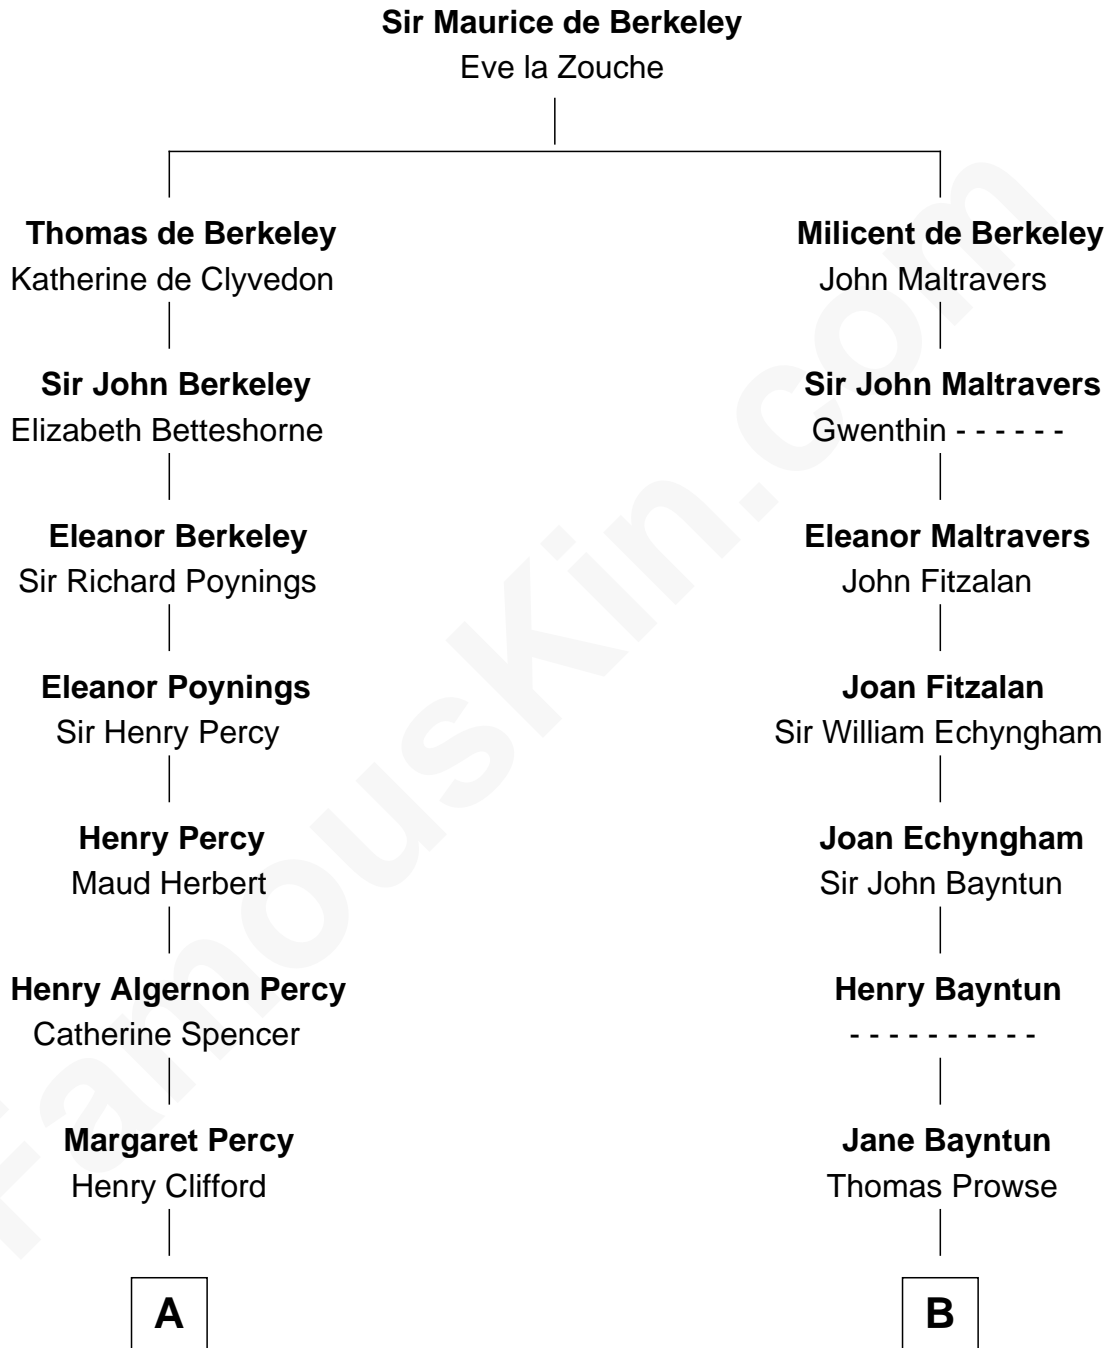

**FamousKin.com**  
**Relationship Chart of**  
**Hugh Grant**  
*Movie Actor*

20th cousin 1 time removed of

**Barbara (Pierce) Bush**  
*First Lady of President George H.W. Bush*

**C**

**Cyril Randolph**  
Frances Selina Hervey

**Felton George Randolph**  
Emily Margaret Nepean

**Margaret Isobel Randolph**  
John Cassilis MacLean

**Fynvola Susan MacLean**  
James Murray Grant

**Hugh Grant**  
*Movie Actor*

**D**

**Jonas James Pierce**  
Kate Pritzel

**Scott Pierce**  
Mabel Marvin

**Marvin Pierce**  
Pauline Robinson

**Barbara (Pierce) Bush**  
*First Lady of George H.W. Bush*

FamousKin.com