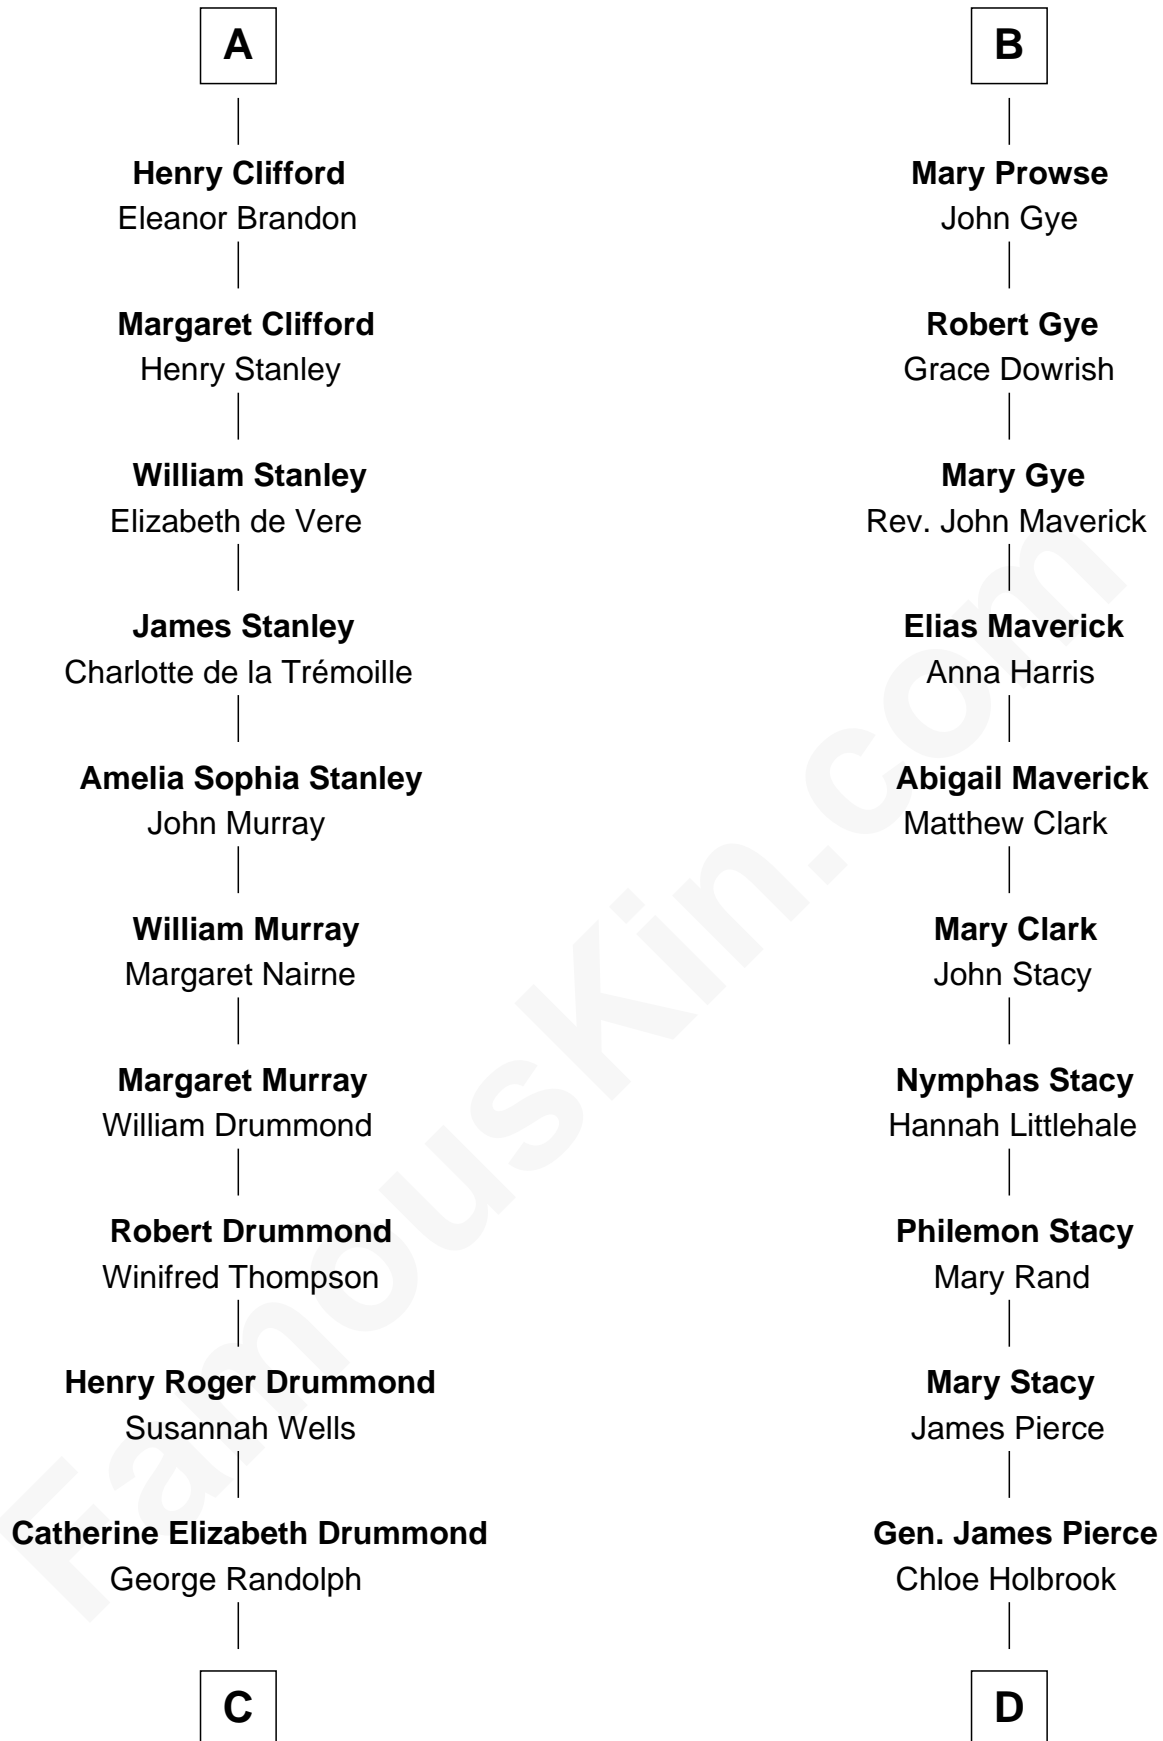

**FamousKin.com**  
**Relationship Chart of**  
**Hugh Grant**  
*Movie Actor*

20th cousin 1 time removed of

**Barbara (Pierce) Bush**  
*First Lady of President George H.W. Bush*

**C**

**Cyril Randolph**  
Frances Selina Hervey

**Felton George Randolph**  
Emily Margaret Nepean

**Margaret Isobel Randolph**  
John Cassilis MacLean

**Fynvola Susan MacLean**  
James Murray Grant

**Hugh Grant**  
*Movie Actor*

**D**

**Jonas James Pierce**  
Kate Pritzel

**Scott Pierce**  
Mabel Marvin

**Marvin Pierce**  
Pauline Robinson

**Barbara (Pierce) Bush**  
*First Lady of George H.W. Bush*

FamousKin.com