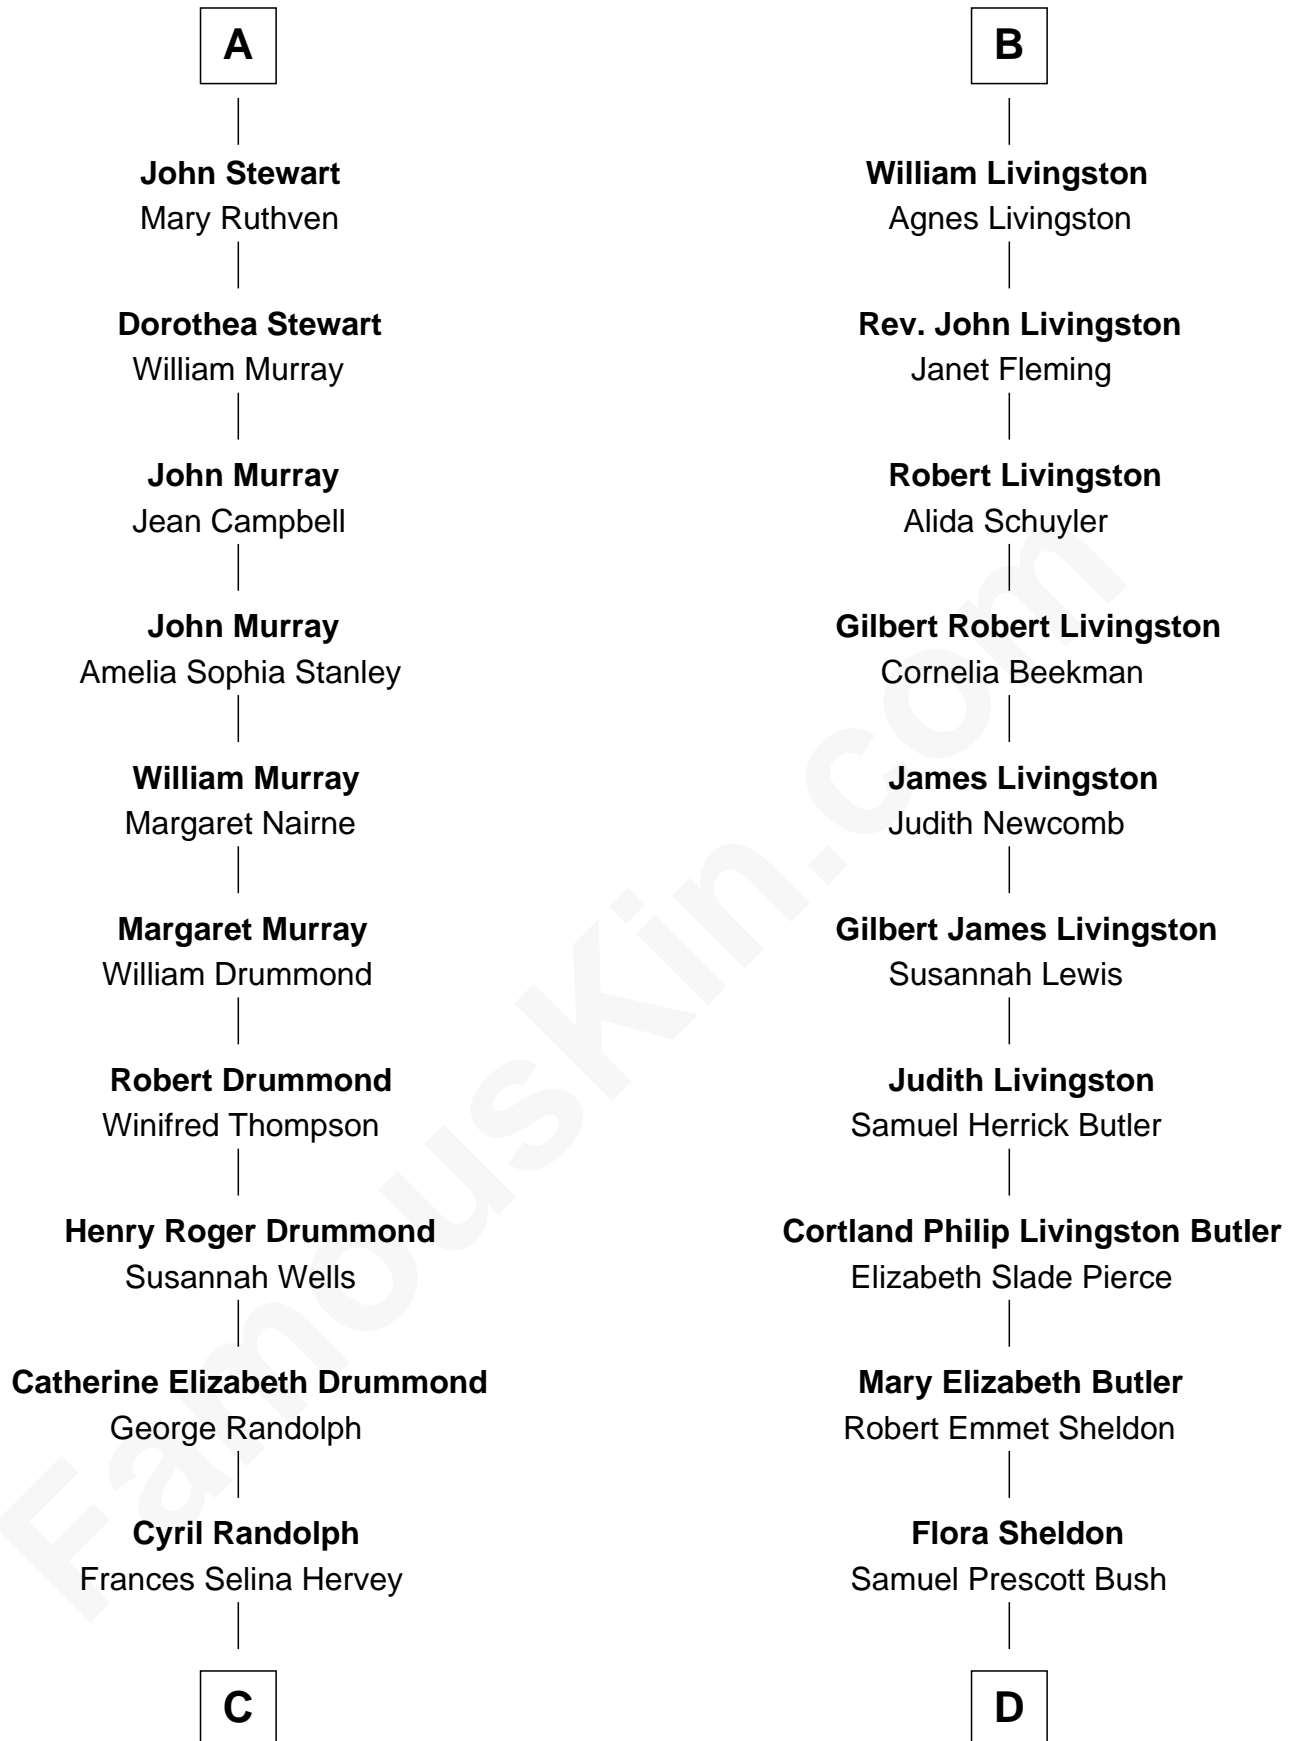

FamousKin.com Relationship Chart of

Hugh Grant
Movie Actor

19th cousin 1 time removed of

George W. Bush
43rd U.S. President

C

Felton George Randolph

Emily Margaret Nepean

Margaret Isobel Randolph

George Herbert Walker Bush

Barbara Pierce

George W. Bush

43rd U.S. President

FamousKin.com