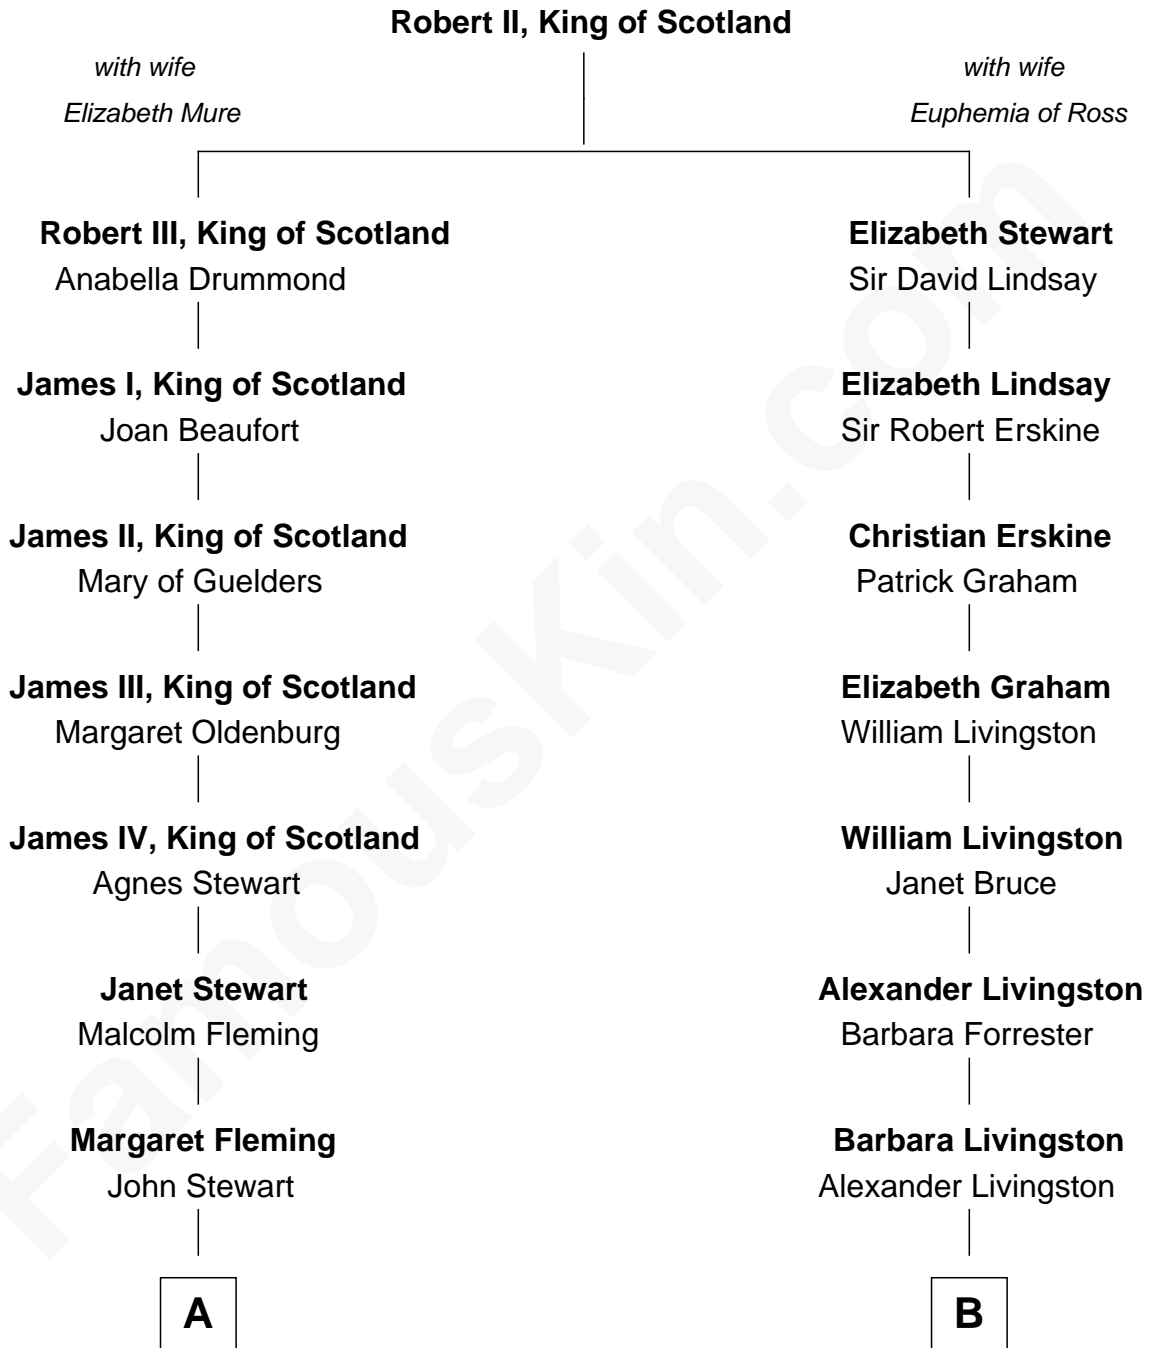

FamousKin.com Relationship Chart of

Hugh Grant
Movie Actor

19th cousin 1 time removed of

George W. Bush
43rd U.S. President

C

Felton George Randolph

Emily Margaret Nepean

Margaret Isobel Randolph