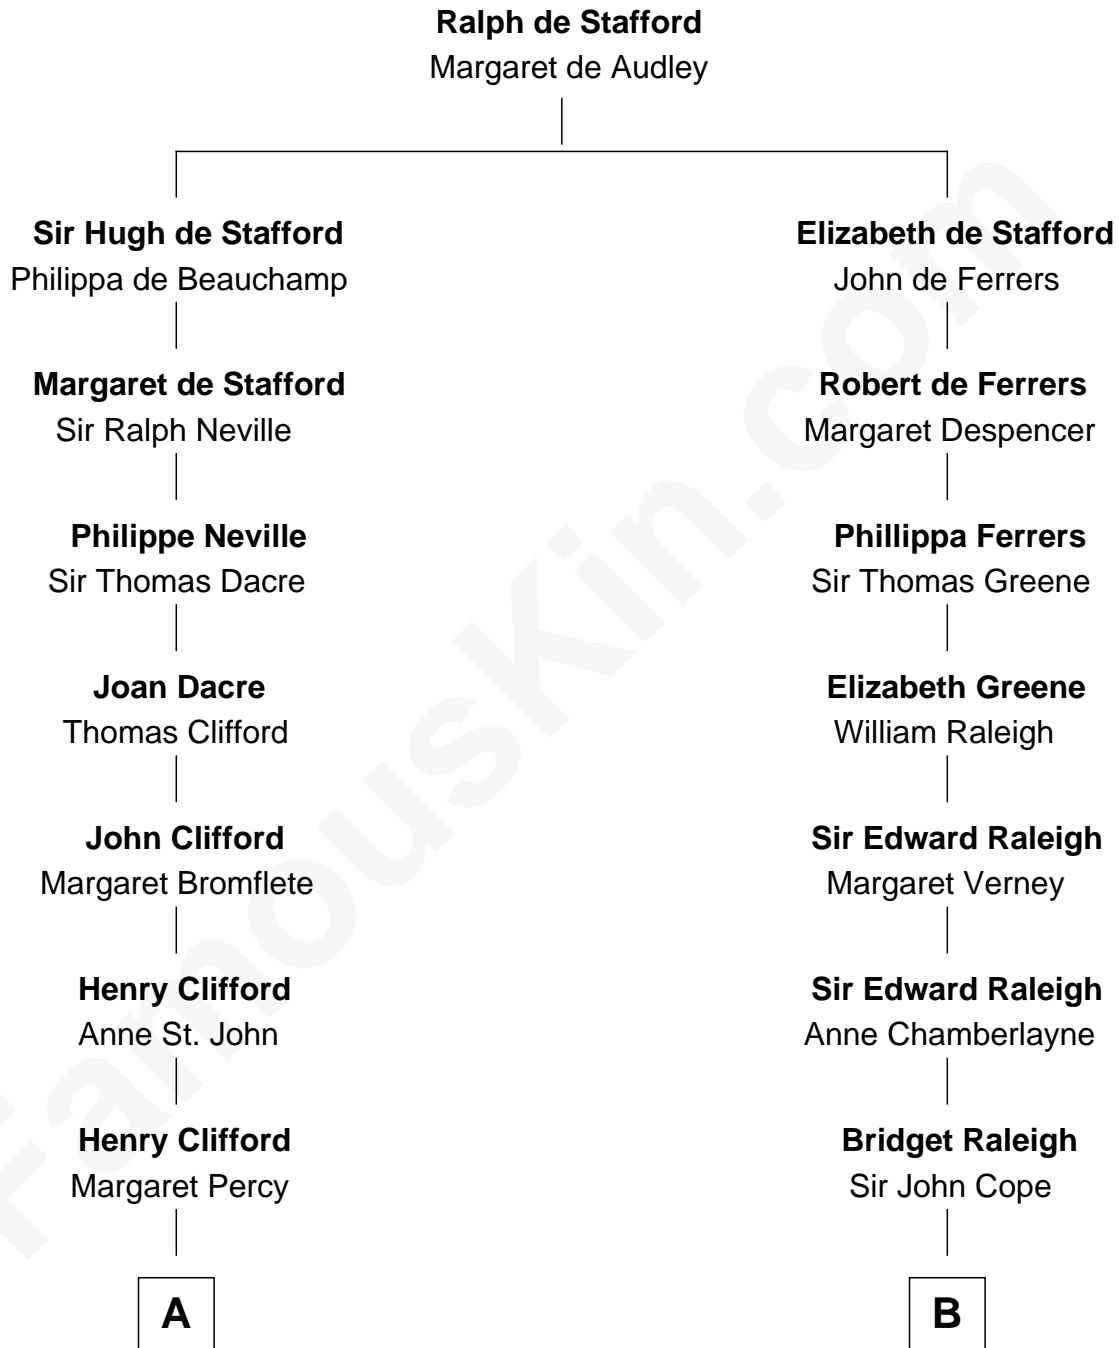

FamousKin.com Relationship Chart of

Hugh Grant

Movie Actor

16th cousin 5 times removed of

Lucretia (Rudolph) Garfield

First Lady of President James Garfield

C

—
Cyril Randolph

Frances Selina Hervey

—
Felton George Randolph

Emily Margaret Nepean

—
Margaret Isobel Randolph

John Cassilis MacLean

—
Fynvola Susan MacLean

James Murray Grant

—
Hugh Grant