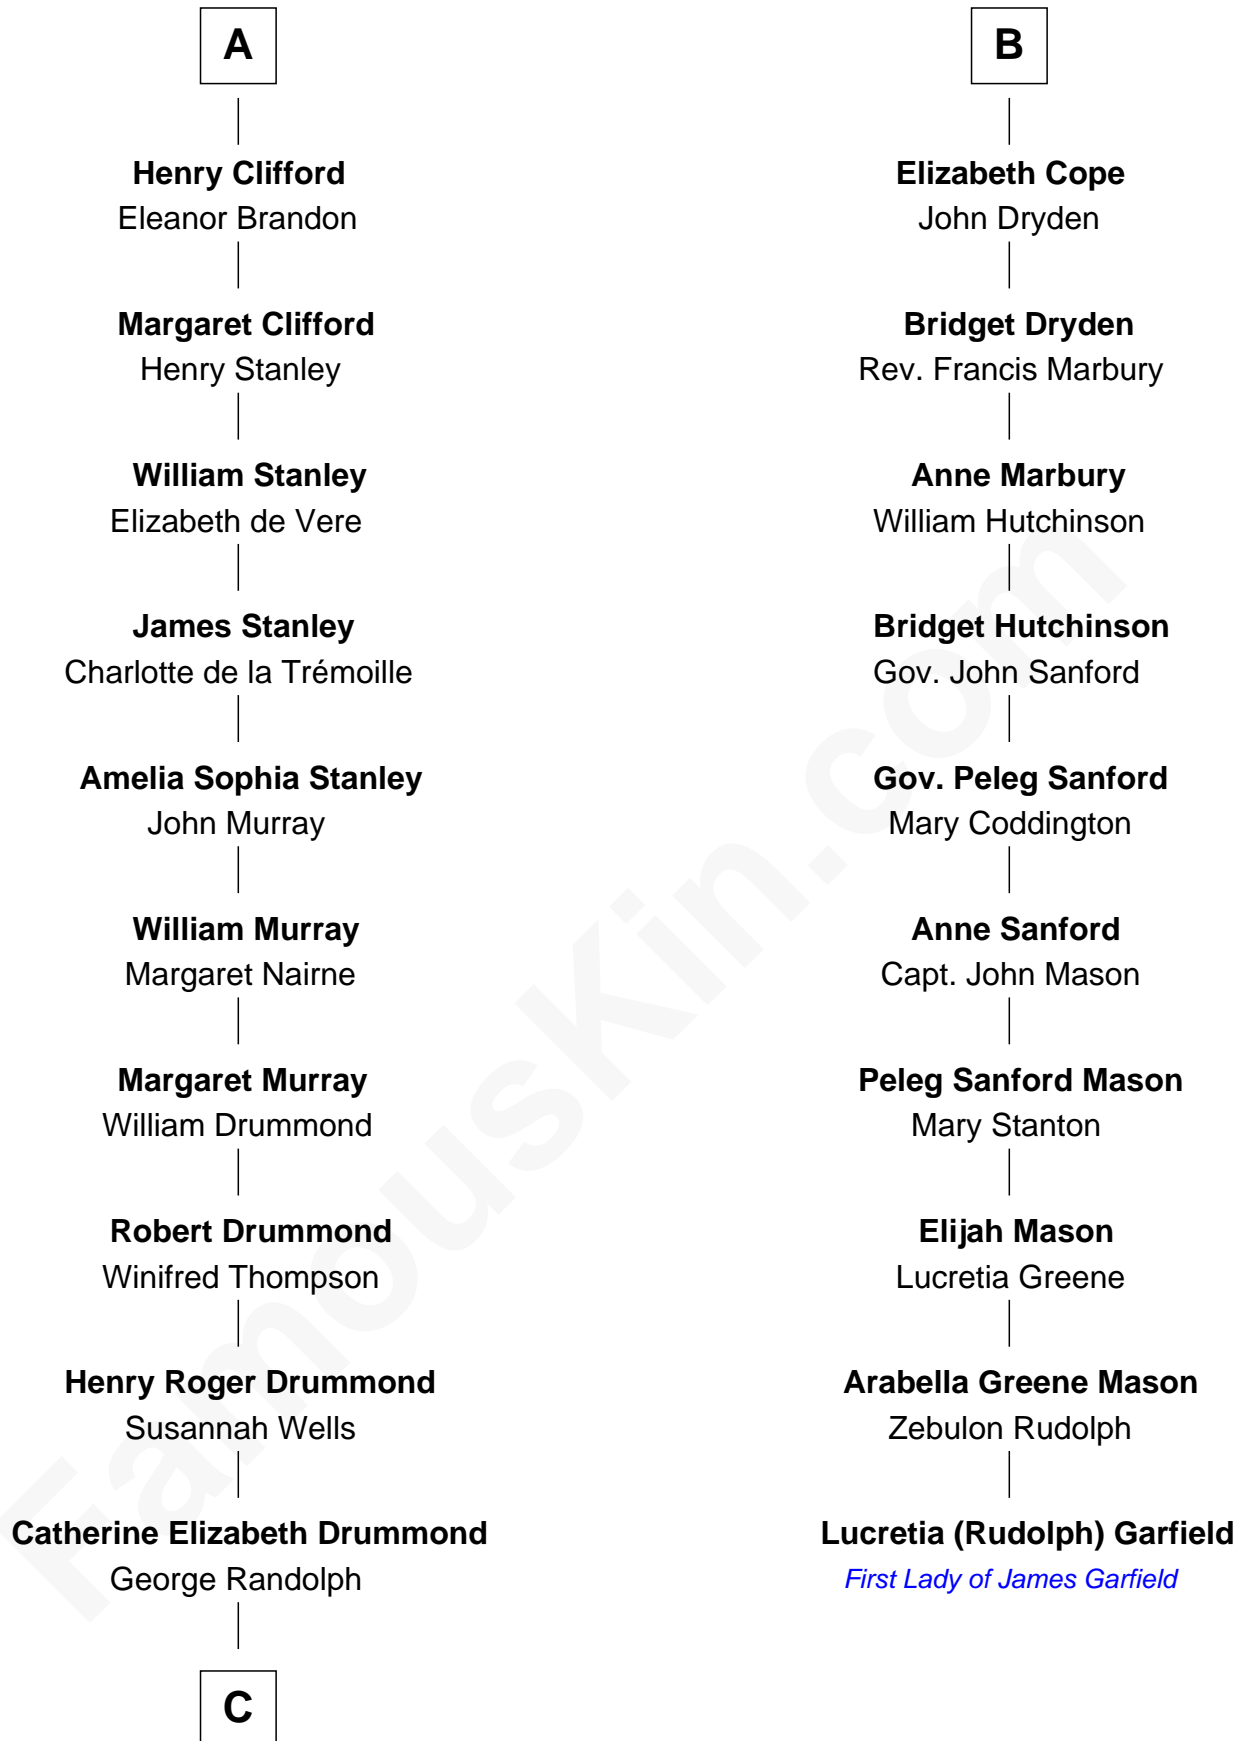

FamousKin.com Relationship Chart of

Hugh Grant

Movie Actor

16th cousin 5 times removed of

Lucretia (Rudolph) Garfield

First Lady of President James Garfield

C

—
Cyril Randolph

Frances Selina Hervey

—
Felton George Randolph

Emily Margaret Nepean

—
Margaret Isobel Randolph

John Cassilis MacLean

—
Fynvola Susan MacLean

James Murray Grant

—
Hugh Grant