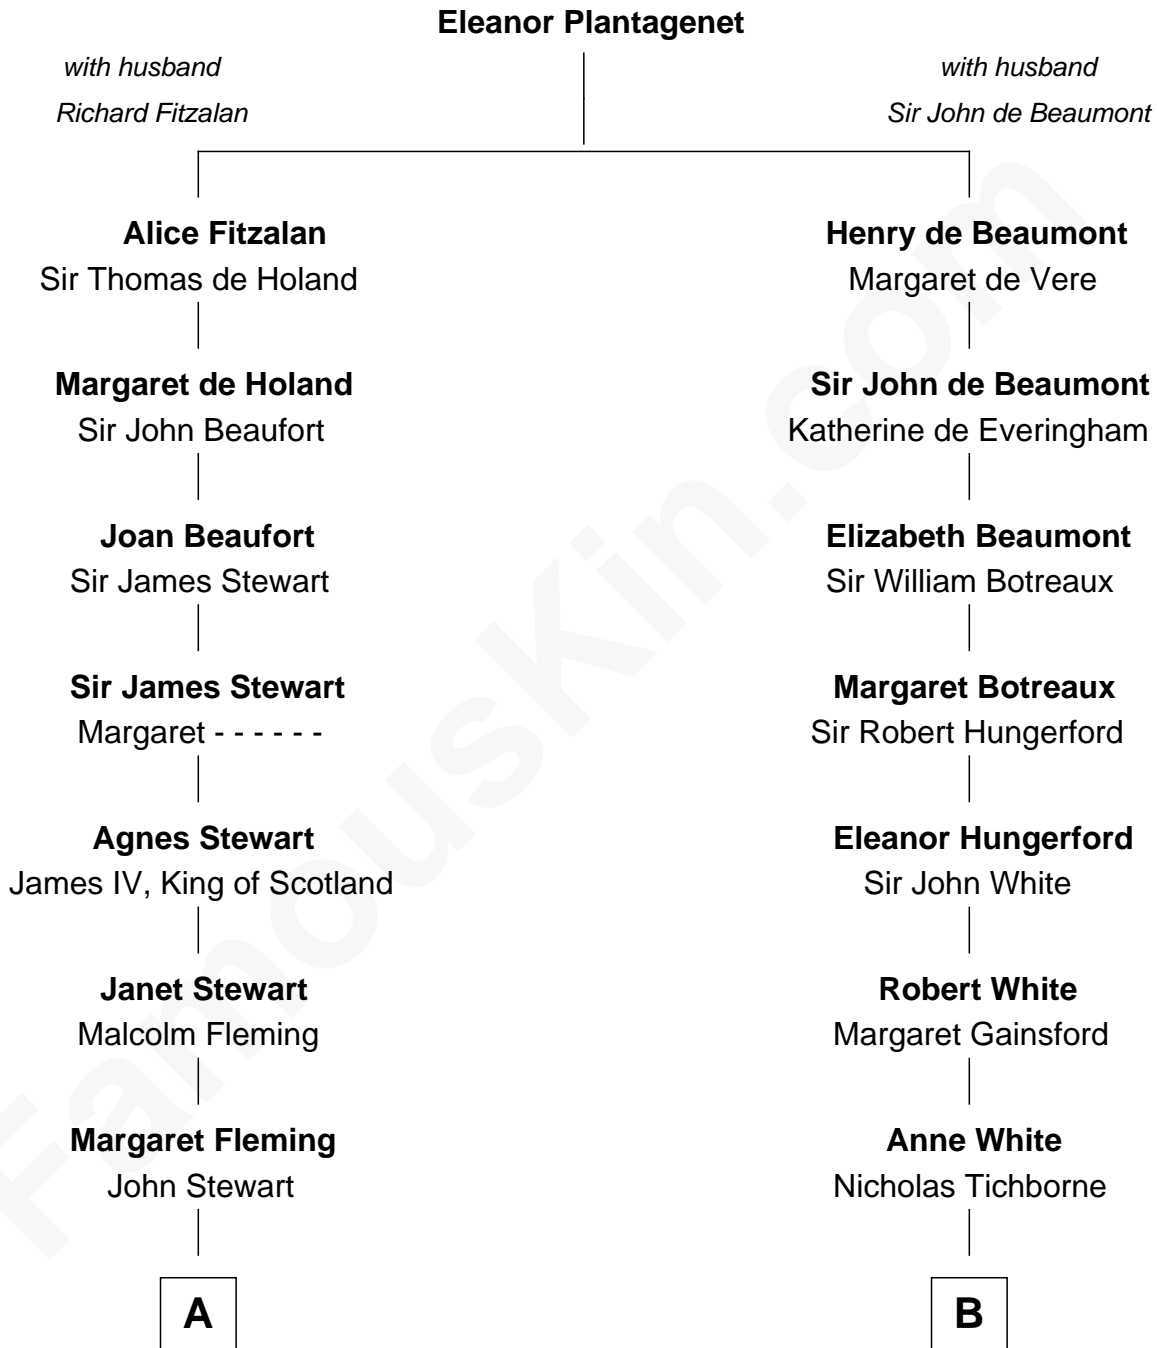

# FamousKin.com Relationship Chart of

**Hugh Grant**

*Movie Actor*

19th cousin 1 time removed of

**Louis L'Amour**

*Western Author*

**C**

**Felton George Randolph**

Emily Margaret Nepean

**Margaret Isobel Randolph**

John Cassilis MacLean

**Fynvola Susan MacLean**

James Murray Grant

**Hugh Grant**

*Movie Actor*

**D**

**Abraham Truman Dearborn**

Elizabeth Frances Freeman

**Emily Lavis Dearborn**

Dr. Louis Charles LaMoore

**Louis L'Amour**

*Western Author*

FamousKin.com