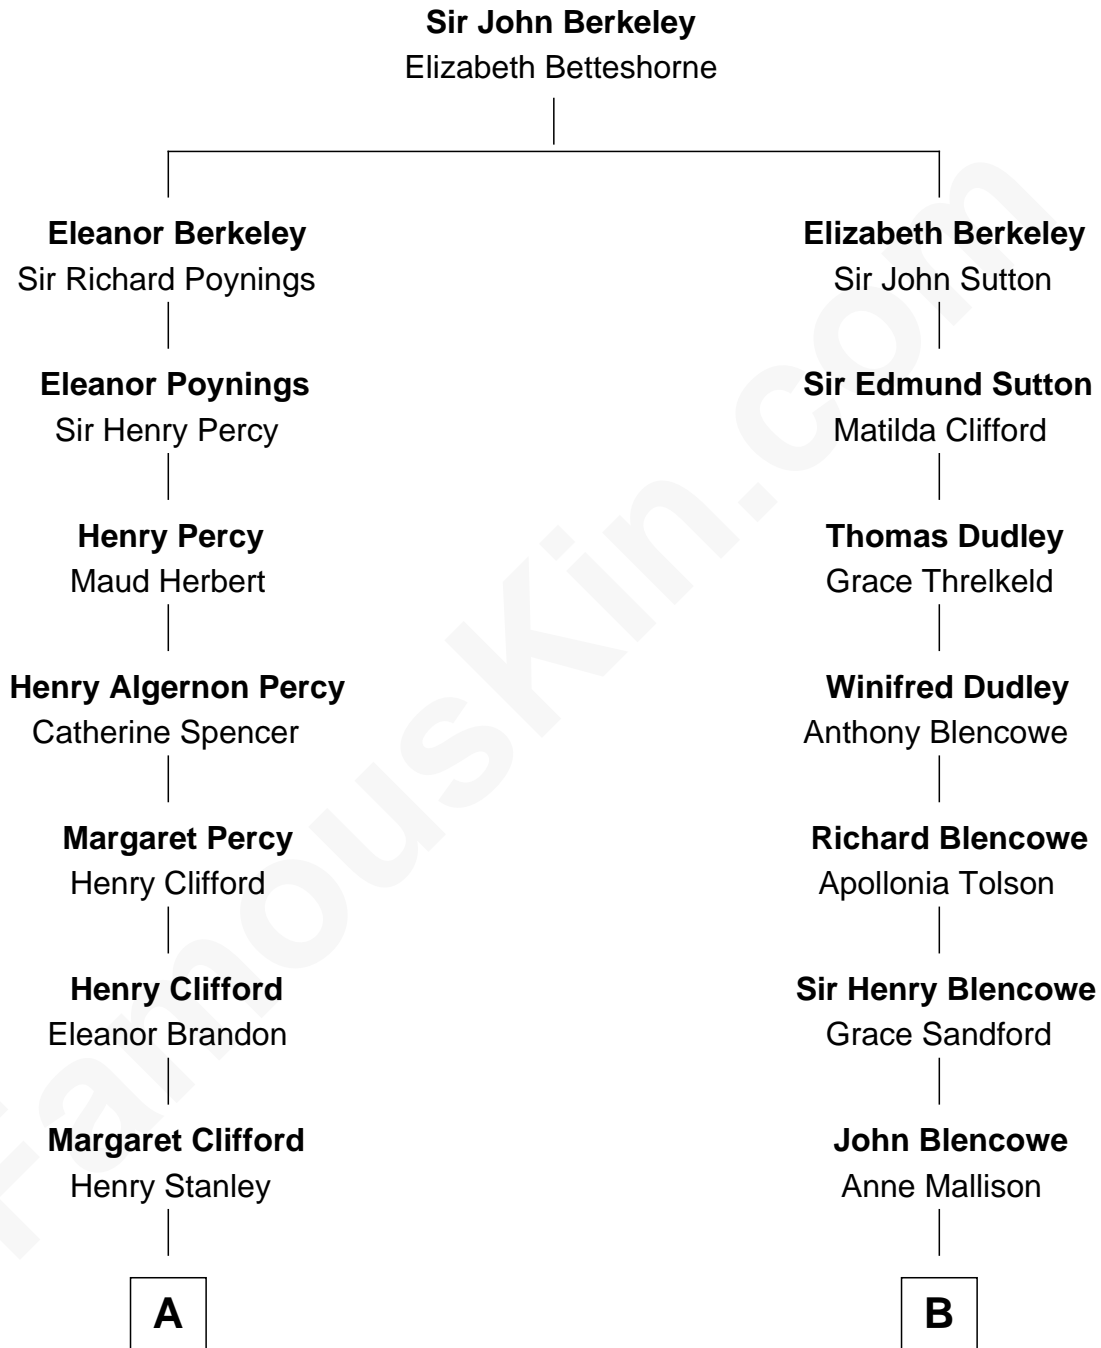

# FamousKin.com Relationship Chart of

**Hugh Grant**

*Movie Actor*

19th cousin of

**Paris Hilton**

*Socialite and TV Personality*

FamousKin.com