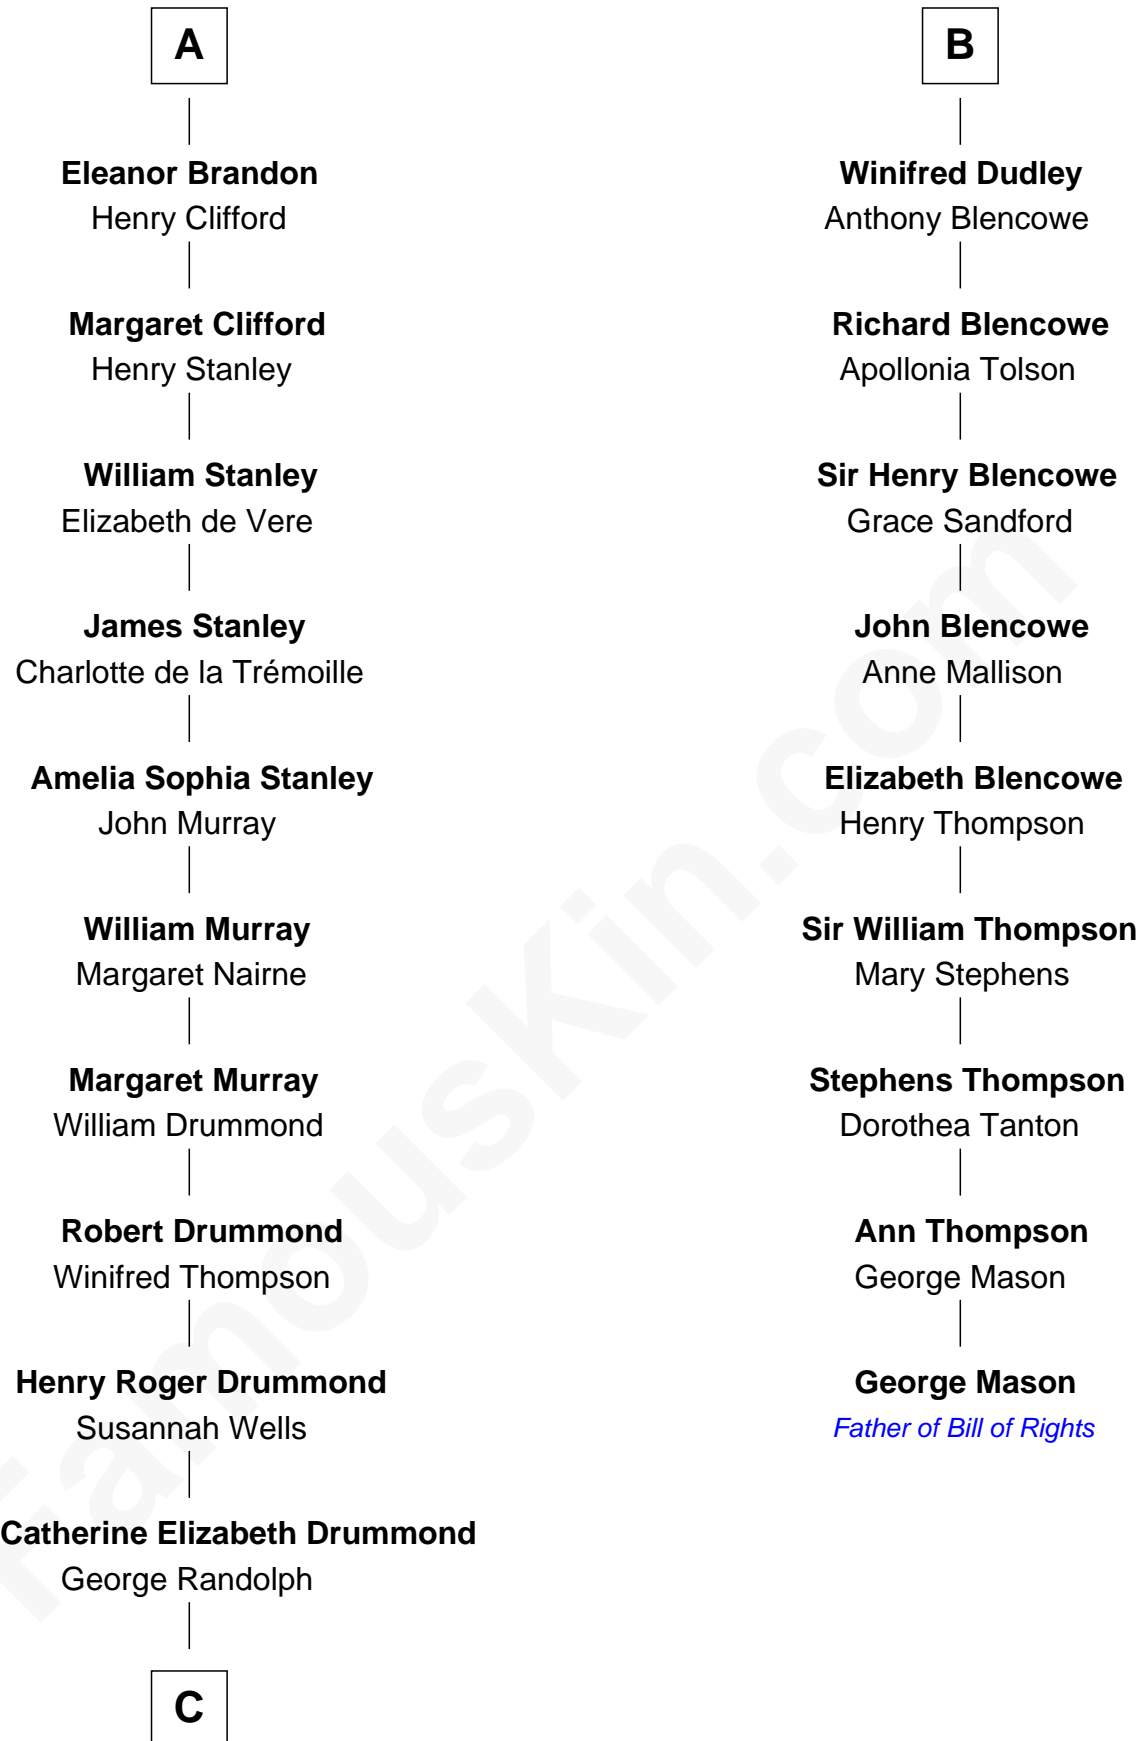

# FamousKin.com Relationship Chart of

**Hugh Grant**

*Movie Actor*

15th cousin 6 times removed of

**George Mason**

*Father of the U.S. Bill of Rights*

**Sir Henry de Percy**

Eleanor de Arundel

**Edward IV, King of England**

Elizabeth Woodville

**Elizabeth of York**

Henry VII, King of England

**Mary Tudor**

Sir Charles Brandon

**A**

**Sir Henry de Percy**

Thomas Clifford

**Matilda Clifford**

Sir Edmund Sutton

**Thomas Dudley**

Grace Threlkeld

**B**

**C**

—  
**Cyril Randolph**

Frances Selina Hervey

—  
**Felton George Randolph**

Emily Margaret Nepean

—  
**Margaret Isobel Randolph**

John Cassilis MacLean

—  
**Fynvola Susan MacLean**

James Murray Grant

—  
**Hugh Grant**