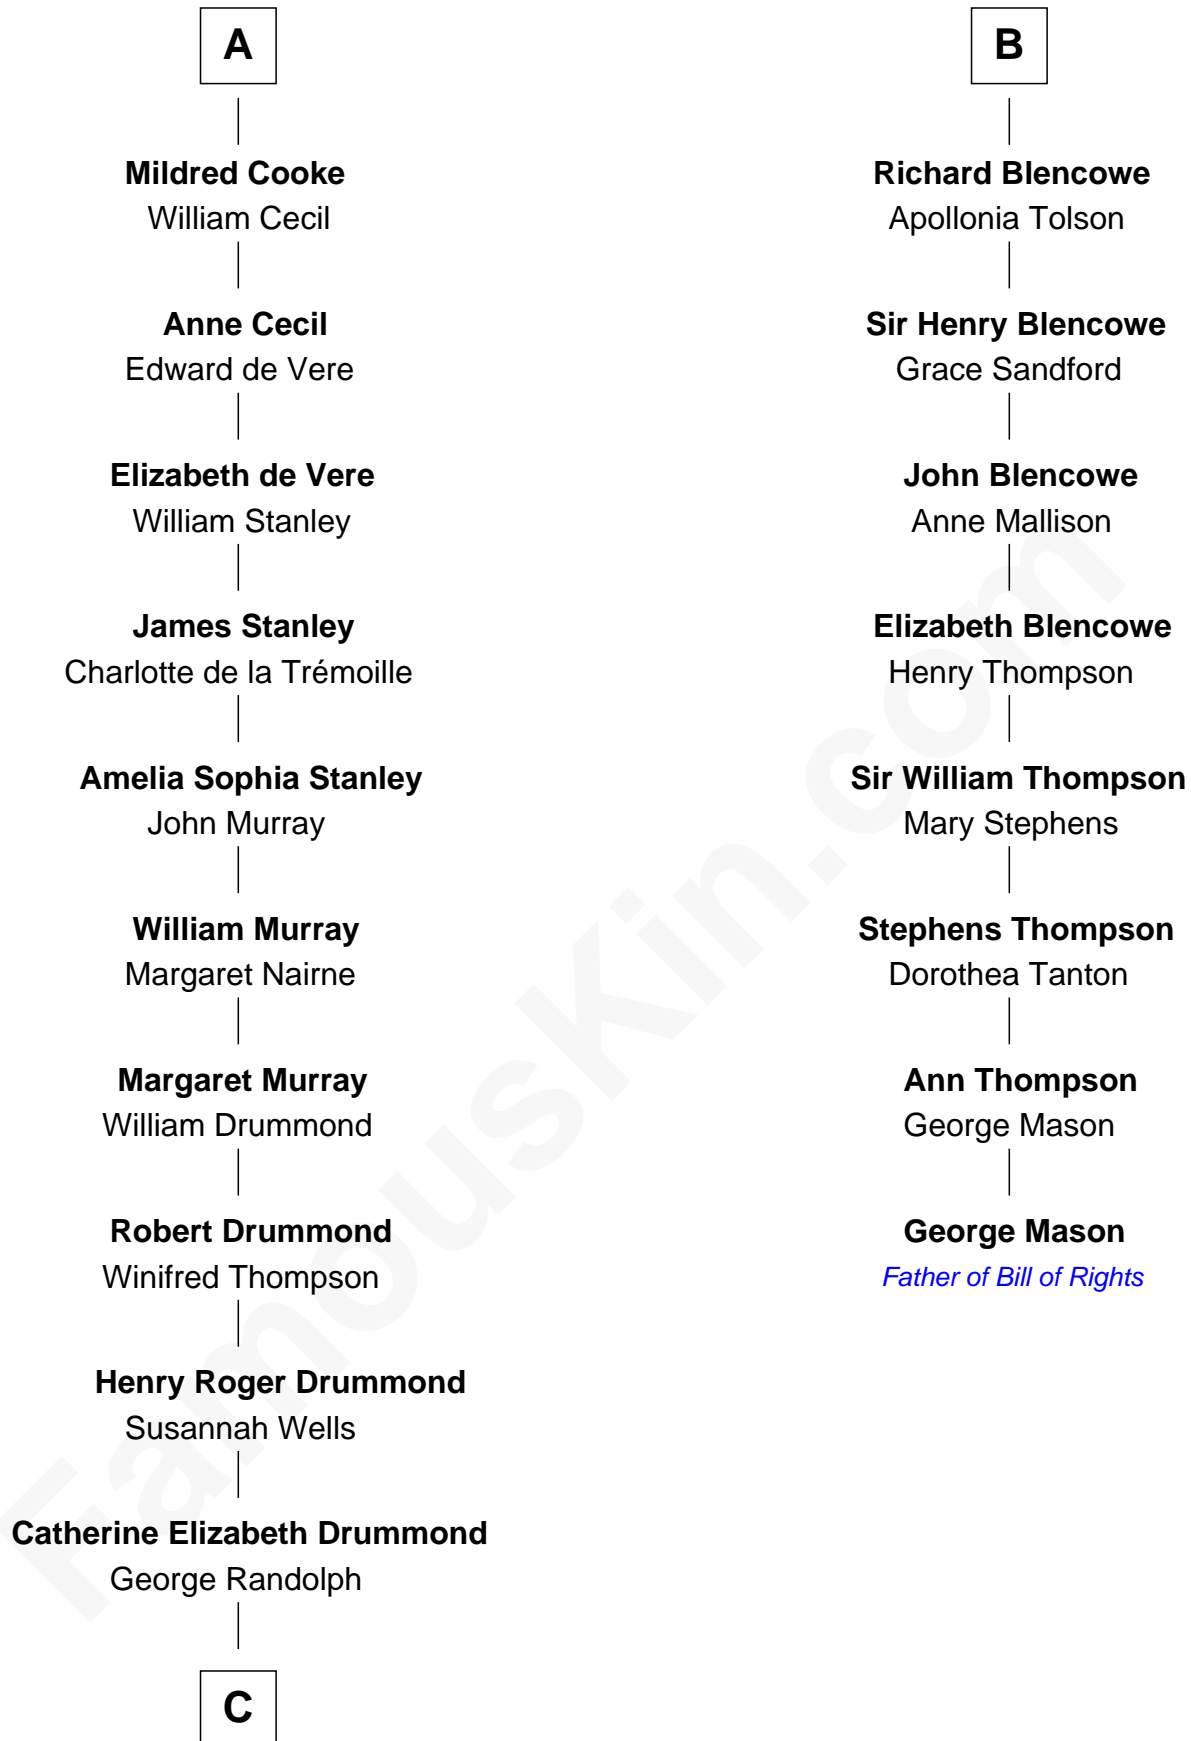

# FamousKin.com Relationship Chart of

**Hugh Grant**

*Movie Actor*

14th cousin 7 times removed of

**George Mason**

*Father of the U.S. Bill of Rights*

**Eudo la Zouche**  
Milicent de Cantilupe

**Lucy Zouche**  
Thomas de Greene

**Sir Henry Greene**  
Katherine Drayton

**Sir Henry de Greene**  
Matilda de Maudit

**Eleanor Greene**  
Sir John FitzWilliam

**John FitzWilliam**  
Helen Villiers

**Sir William FitzWilliam**  
Anne Hawes

**Anne FitzWilliam**  
Sir Anthony Cooke

**A**

**Eve la Zouche**  
Sir Maurice de Berkeley

**Thomas de Berkeley**  
Katherine de Clyvedon

**Sir John Berkeley**  
Elizabeth Betteshorne

**Elizabeth Berkeley**  
Sir John Sutton

**Sir Edmund Sutton**  
Matilda Clifford

**Thomas Dudley**  
Grace Threlkeld

**Winifred Dudley**  
Anthony Blencowe

**B**

**C**

—  
**Cyril Randolph**

Frances Selina Hervey

—  
**Felton George Randolph**