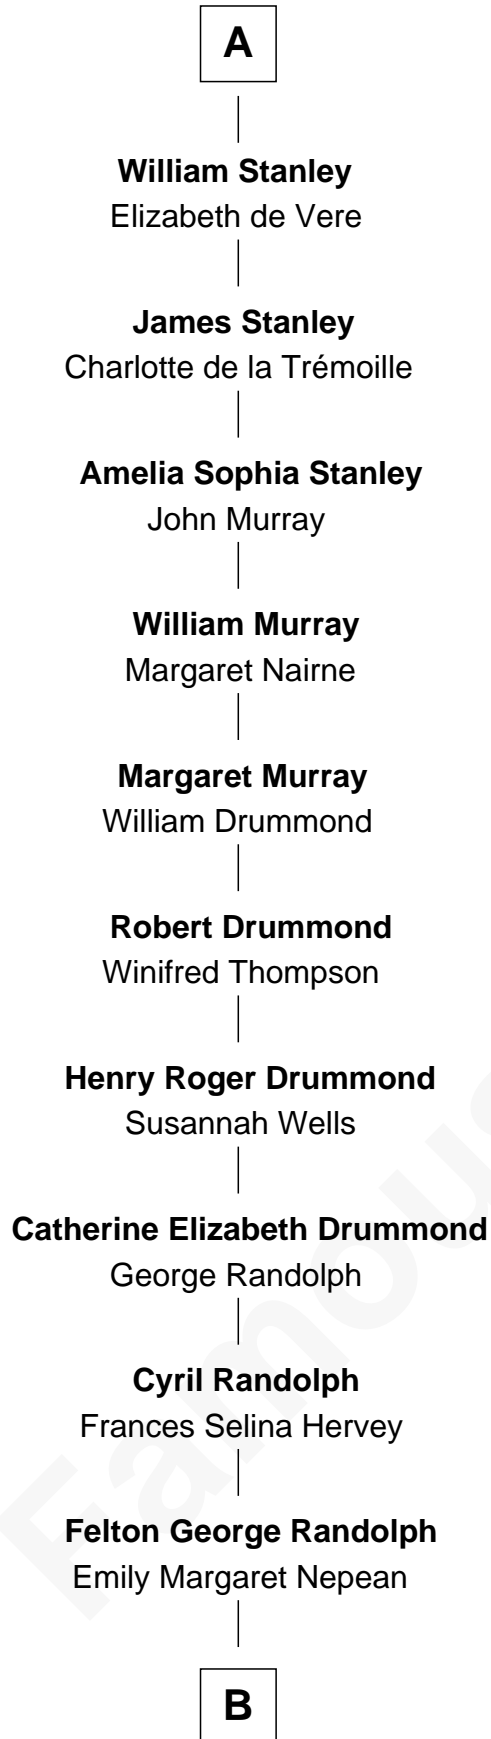

# FamousKin.com Relationship Chart of

**Hugh Grant**

*Movie Actor*

**MAYFLOWER**

7th cousin 12 times removed of

**Richard More**

*(c1614 - c1696) Mayflower passenger 1620*

**B**

—  
**Margaret Isobel Randolph**

John Cassilis MacLean

—  
**Fynvola Susan MacLean**

James Murray Grant

—  
**Hugh Grant**

*Movie Actor*

FamousKin.com