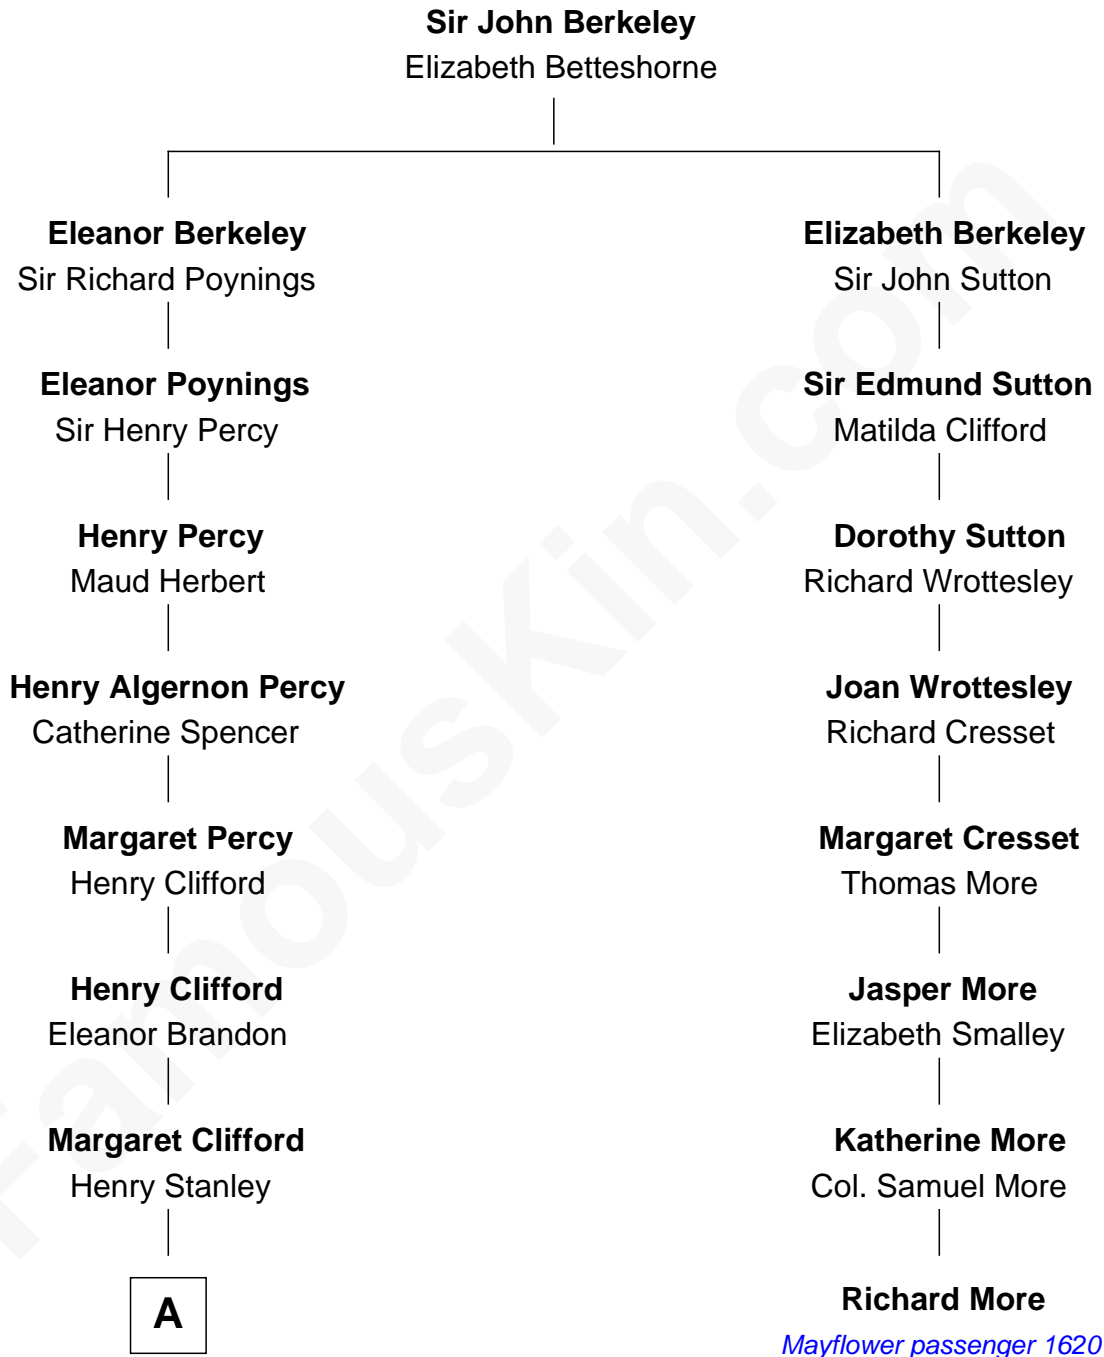

# FamousKin.com Relationship Chart of

**Hugh Grant**

*Movie Actor*

**MAYFLOWER**

7th cousin 12 times removed of

**Richard More**

*(c1614 - c1696) Mayflower passenger 1620*

**B**

—  
**Margaret Isobel Randolph**

John Cassilis MacLean

—  
**Fynvola Susan MacLean**

James Murray Grant

—  
**Hugh Grant**

*Movie Actor*

FamousKin.com