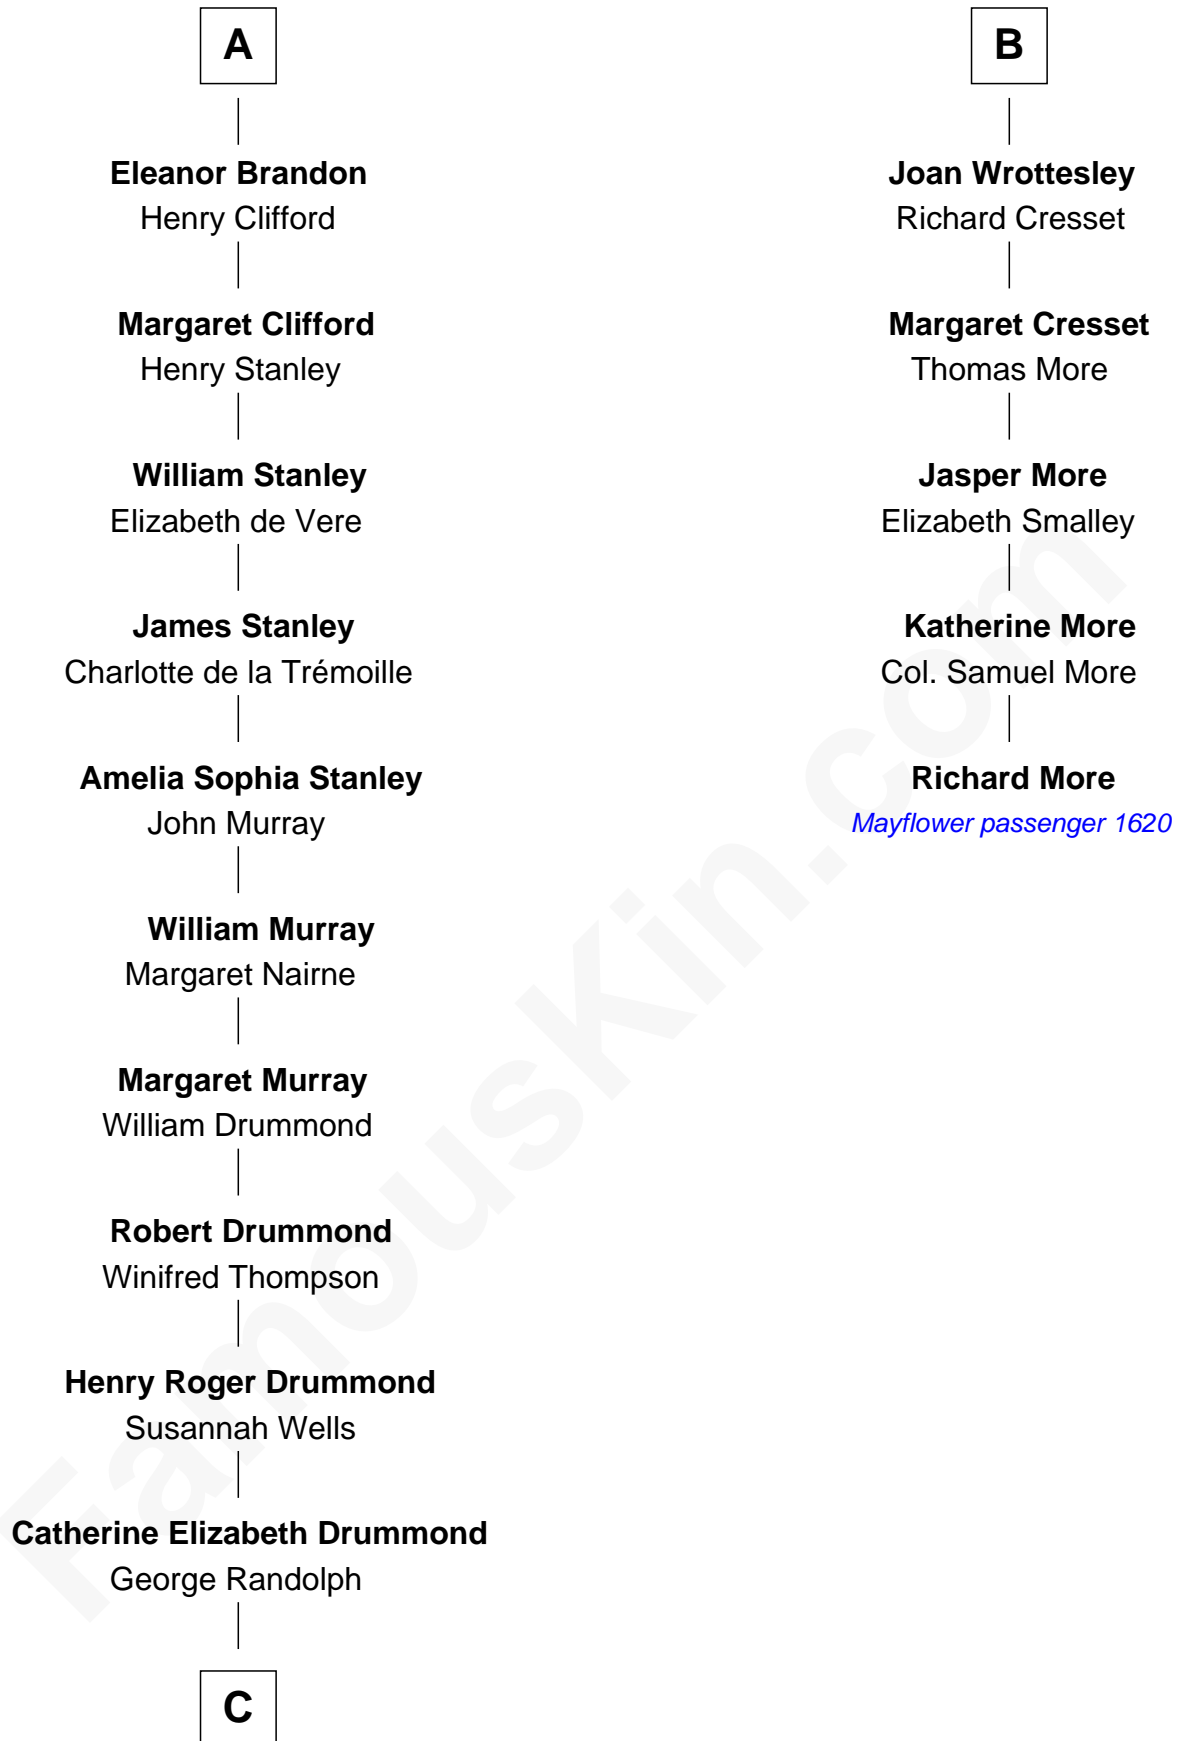

# FamousKin.com Relationship Chart of

**Hugh Grant**

*Movie Actor*

**MAYFLOWER**

11th cousin 10 times removed of

**Richard More**

*(c1614 - c1696) Mayflower passenger 1620*

**C**

—  
**Cyril Randolph**

Frances Selina Hervey

—  
**Felton George Randolph**

Emily Margaret Nepean

—  
**Margaret Isobel Randolph**

John Cassilis MacLean

—  
**Fynvola Susan MacLean**

James Murray Grant